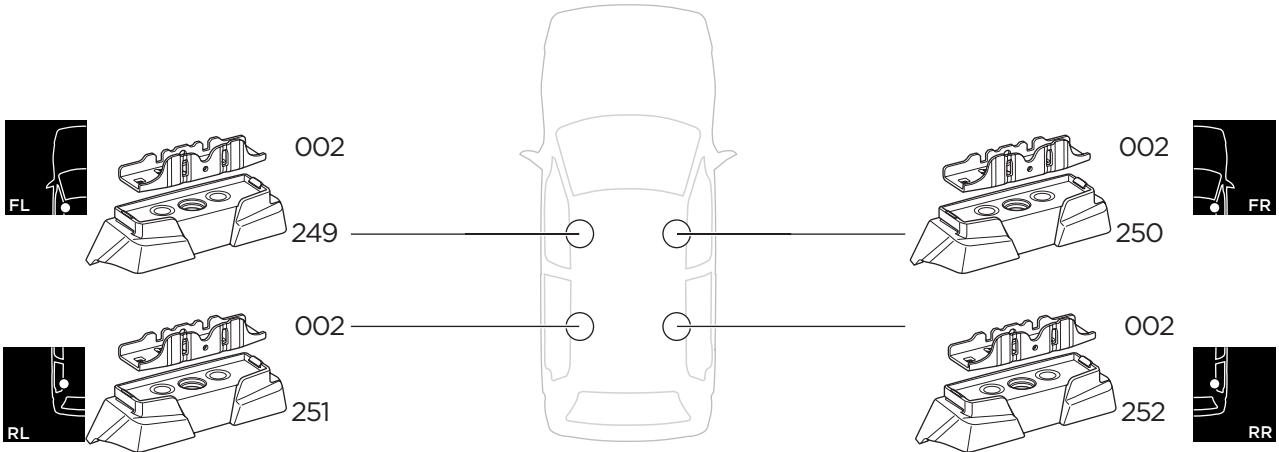

## Kit 187141

MAZDA 5, 5-dr MPV, 04-11, 11-18  
 MAZDA Biate, 5-dr MPV, 08-18  
 MAZDA Premacy, 5-dr MPV, 04-17  
 MAZDA Lafesta Highway Star, 5-dr MPV, 11-18

ISO 11154-E

This kit is only for vehicles with fixpoint mounting.

**1 KIT**

**2 FOOT PACK**

**1**

**2**

3

4

5