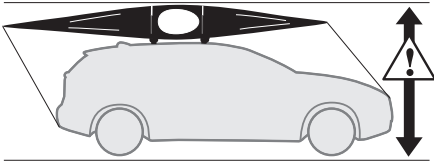

i

Thule SquareBar

Thule WingBar Evo

Thule WingBar

Thule AeroBar

Max
2 x 25 kg

Max
130 km/h
80 mph

Min
600 mm
23 3/8 inch