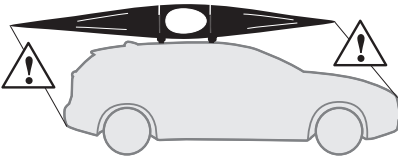

i

Thule SquareBar

Thule WingBar Evo

Thule WingBar

Thule AeroBar

Max
2 x 25 kg

Max
130 km/h
80 mph

Min
600 mm
23 3/8 inch