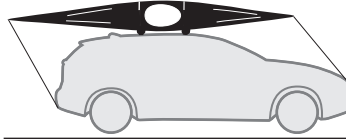

i

Thule SquareBar

Thule WingBar Evo

Thule WingBar

Thule AeroBar

Max
2 x 25 kg

Max
130 km/h
80 mph

Min
600 mm
23 3/8 inch