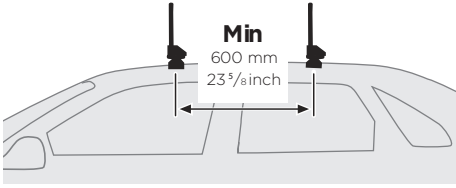

i

Thule SquareBar

Thule WingBar Evo

Thule WingBar

Thule AeroBar

Max
2 x 25 kg

Max
130 km/h
80 mph

Min
600 mm
23 3/8 inch