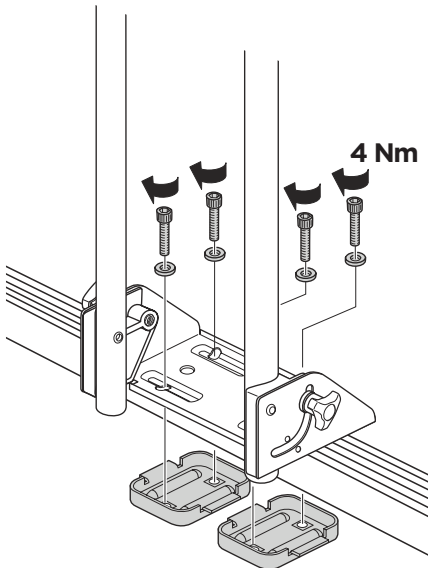

2 Thule SquareBar