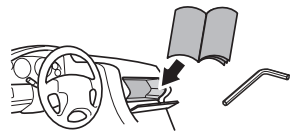

Max
2 x 25 kg

Max
130 km/h
80 mph

Min
600 mm
23 3/8 inch

i