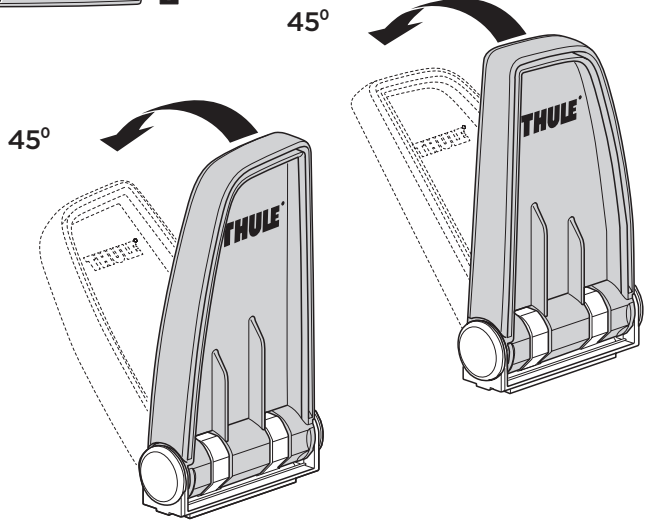

➤ Instructions

Thule Fold Down Load Stop 315007

x2

i

806 g

i

Thule ProBar Evo

1