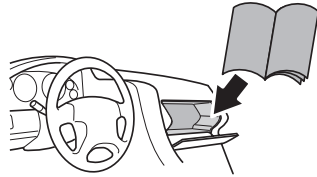

➤ Instructions

Thule Fold Down Load Stop 315007

x2

i

806 g

i

Thule ProBar Evo

1