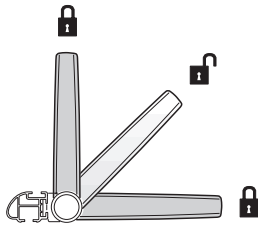

➤ Instructions

Thule Fold Down Load Stop 315007

x2

i

806 g

i

Thule ProBar Evo

1