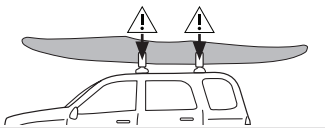

Min 610mm / 24 inch