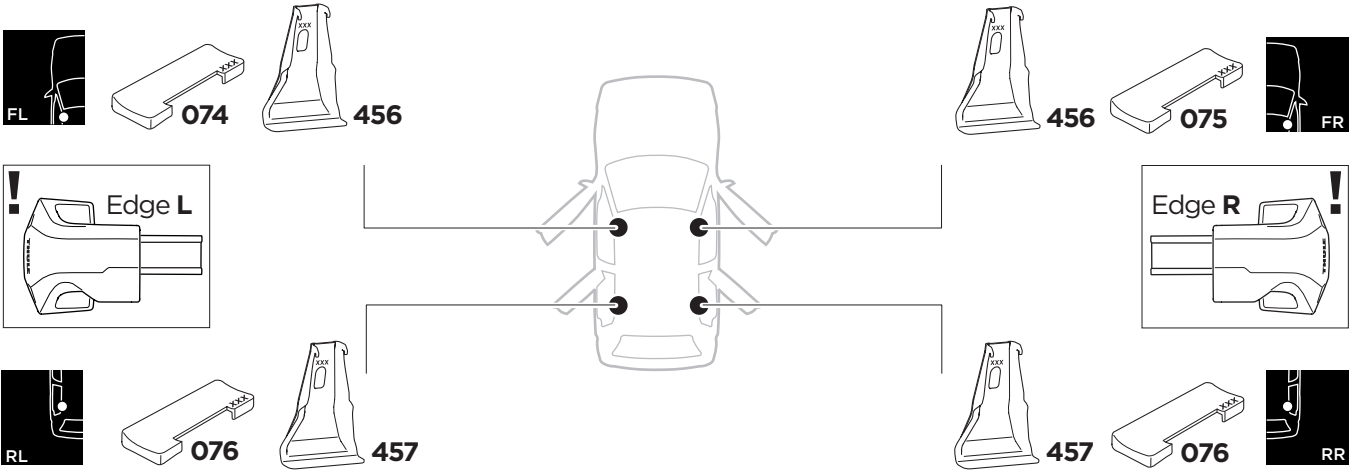

1

Kit 145255

TOYOTA Etios, 4-dr Sedan, 12-
TOYOTA Etios, 5-dr Hatchback, 12-

ISO 11154-E

THULE WingBar Evo THULE WingBar Edge THULE WingBar THULE SquareBar Evo	Evo X (scale)	Edge X (scale)
TOYOTA Etios, 4-dr Sedan, 12-	32	O
TOYOTA Etios, 5-dr Hatchback, 12-	32	O

THULE ProBar Evo THULE SlideBar Evo	X (mm/inch)
TOYOTA Etios, 4-dr Sedan, 12-	971 mm / 38 1/4"
TOYOTA Etios, 5-dr Hatchback, 12-	971 mm / 38 1/4"

THULE WingBar Evo THULE WingBar Edge THULE WingBar THULE SquareBar Evo	Evo Y (scale)	Edge Y (scale)
TOYOTA Etios, 4-dr Sedan, 12-	29,5	B
TOYOTA Etios, 5-dr Hatchback, 12-	29,5	B

THULE ProBar Evo THULE SlideBar Evo	Y (mm/inch)
TOYOTA Etios, 4-dr Sedan, 12-	946 mm / 37 1/4"
TOYOTA Etios, 5-dr Hatchback, 12-	946 mm / 37 1/4"

	W (mm/inch)	Z (mm/inch)
TOYOTA Etios, 4-dr Sedan, 12-	700 mm / 27 1/2"	250 mm / 9 7/8"
TOYOTA Etios, 5-dr Hatchback, 12-	700 mm / 27 1/2"	250 mm / 9 7/8"