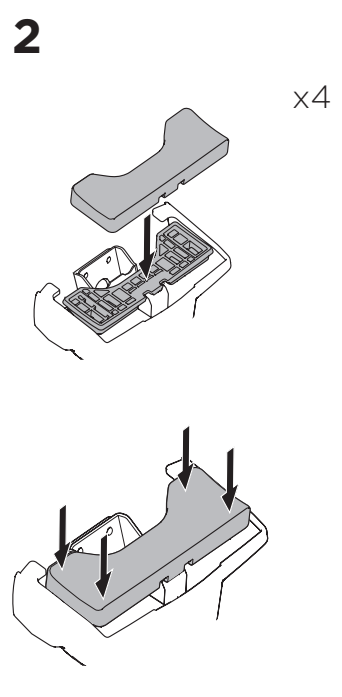

1

Kit 145255

TOYOTA Etios, 4-dr Sedan, 12-
TOYOTA Etios, 5-dr Hatchback, 12-

ISO 11154-E

THULE WingBar Evo THULE WingBar Edge THULE WingBar THULE SquareBar Evo	Evo X (scale)	Edge X (scale)
TOYOTA Etios, 4-dr Sedan, 12-	32	O
TOYOTA Etios, 5-dr Hatchback, 12-	32	O

THULE ProBar Evo THULE SlideBar Evo	X (mm/inch)
TOYOTA Etios, 4-dr Sedan, 12-	971 mm / 38 1/4"
TOYOTA Etios, 5-dr Hatchback, 12-	971 mm / 38 1/4"

THULE WingBar Evo THULE WingBar Edge THULE WingBar THULE SquareBar Evo	Evo Y (scale)	Edge Y (scale)
TOYOTA Etios, 4-dr Sedan, 12-	29,5	B
TOYOTA Etios, 5-dr Hatchback, 12-	29,5	B

THULE ProBar Evo THULE SlideBar Evo	Y (mm/inch)
TOYOTA Etios, 4-dr Sedan, 12-	946 mm / 37 1/4"
TOYOTA Etios, 5-dr Hatchback, 12-	946 mm / 37 1/4"

	W (mm/inch)	Z (mm/inch)
TOYOTA Etios, 4-dr Sedan, 12-	700 mm / 27 1/2"	250 mm / 9 7/8"
TOYOTA Etios, 5-dr Hatchback, 12-	700 mm / 27 1/2"	250 mm / 9 7/8"