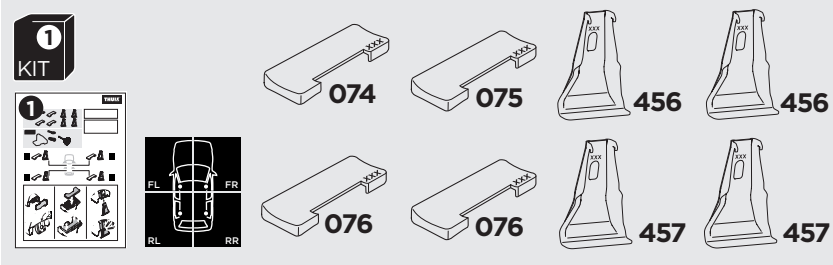

1

Kit 145255

TOYOTA Etios, 4-dr Sedan, 12-
TOYOTA Etios, 5-dr Hatchback, 12-

ISO 11154-E

THULE WingBar Evo THULE WingBar Edge THULE WingBar THULE SquareBar Evo	Evo X (scale)	Edge X (scale)
TOYOTA Etios, 4-dr Sedan, 12-	32	O
TOYOTA Etios, 5-dr Hatchback, 12-	32	O

THULE ProBar Evo THULE SlideBar Evo	X (mm/inch)
TOYOTA Etios, 4-dr Sedan, 12-	971 mm / 38 1/4"
TOYOTA Etios, 5-dr Hatchback, 12-	971 mm / 38 1/4"

THULE WingBar Evo THULE WingBar Edge THULE WingBar THULE SquareBar Evo	Evo Y (scale)	Edge Y (scale)
TOYOTA Etios, 4-dr Sedan, 12-	29,5	B
TOYOTA Etios, 5-dr Hatchback, 12-	29,5	B

THULE ProBar Evo THULE SlideBar Evo	Y (mm/inch)
TOYOTA Etios, 4-dr Sedan, 12-	946 mm / 37 1/4"
TOYOTA Etios, 5-dr Hatchback, 12-	946 mm / 37 1/4"

	W (mm/inch)	Z (mm/inch)
TOYOTA Etios, 4-dr Sedan, 12-	700 mm / 27 1/2"	250 mm / 9 7/8"
TOYOTA Etios, 5-dr Hatchback, 12-	700 mm / 27 1/2"	250 mm / 9 7/8"