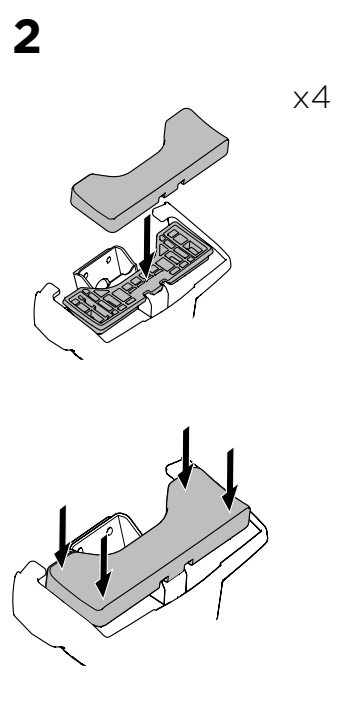

1

Kit 145014

FORD C-Max (Mk II), 5-dr MPV, 10-19

ISO 11154-E

5560398001

Bring your life
thule.com

THULE WingBar Evo	THULE WingBar Edge	THULE WingBar	THULE SquareBar Evo	Evo X (scale)	Edge X (scale)
FORD C-Max (Mk II), 5-dr MPV, 10-19				46,5	D
THULE ProBar Evo	THULE SlideBar Evo				X (mm/inch)
FORD C-Max (Mk II), 5-dr MPV, 10-19				1116 mm / 43 7/8"	

THULE WingBar Evo	THULE WingBar Edge	THULE WingBar	THULE SquareBar Evo	Evo Y (scale)	Edge Y (scale)
FORD C-Max (Mk II), 5-dr MPV, 10-19				37,5	D
THULE ProBar Evo	THULE SlideBar Evo				Y (mm/inch)
FORD C-Max (Mk II), 5-dr MPV, 10-19				1026 mm / 40 3/8"	

	W (mm/inch)	Z (mm/inch)
FORD C-Max (Mk II), 5-dr MPV, 10-19	765 mm / 30 1/8"	280 mm / 11"