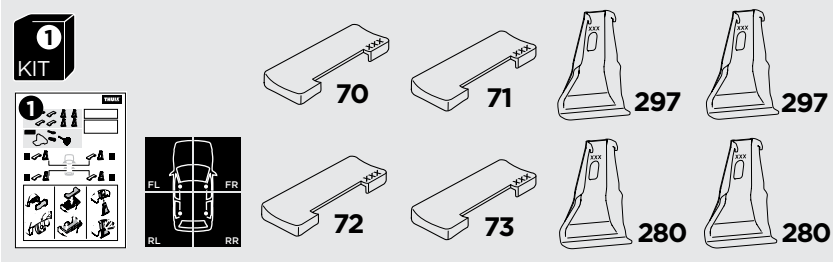

1

Kit 145014

FORD C-Max (Mk II), 5-dr MPV, 10-19

ISO 11154-E

5560398001

Bring your life
thule.com

THULE WingBar Evo	THULE WingBar Edge	THULE WingBar	THULE SquareBar Evo	Evo X (scale)	Edge X (scale)
FORD C-Max (Mk II), 5-dr MPV, 10-19				46,5	D
THULE ProBar Evo	THULE SlideBar Evo				X (mm/inch)
FORD C-Max (Mk II), 5-dr MPV, 10-19				1116 mm / 43 7/8"	

THULE WingBar Evo	THULE WingBar Edge	THULE WingBar	THULE SquareBar Evo	Evo Y (scale)	Edge Y (scale)
FORD C-Max (Mk II), 5-dr MPV, 10-19				37,5	D
THULE ProBar Evo	THULE SlideBar Evo				Y (mm/inch)
FORD C-Max (Mk II), 5-dr MPV, 10-19				1026 mm / 40 3/8"	

	W (mm/inch)	Z (mm/inch)
FORD C-Max (Mk II), 5-dr MPV, 10-19	765 mm / 30 1/8"	280 mm / 11"