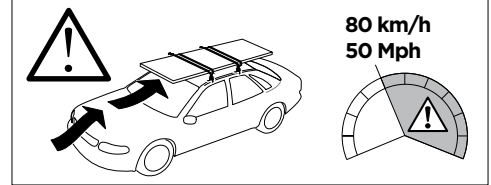

1

Kit 145014

FORD C-Max (Mk II), 5-dr MPV, 10-19

ISO 11154-E

5560398001

Bring your life
thule.com

THULE WingBar Evo	THULE WingBar Edge	THULE WingBar	THULE SquareBar Evo	Evo X (scale)	Edge X (scale)
FORD C-Max (Mk II), 5-dr MPV, 10-19				46,5	D
THULE ProBar Evo	THULE SlideBar Evo				X (mm/inch)
FORD C-Max (Mk II), 5-dr MPV, 10-19				1116 mm / 43 7/8"	

THULE WingBar Evo	THULE WingBar Edge	THULE WingBar	THULE SquareBar Evo	Evo Y (scale)	Edge Y (scale)
FORD C-Max (Mk II), 5-dr MPV, 10-19				37,5	D
THULE ProBar Evo	THULE SlideBar Evo				Y (mm/inch)
FORD C-Max (Mk II), 5-dr MPV, 10-19				1026 mm / 40 3/8"	

	W (mm/inch)	Z (mm/inch)
FORD C-Max (Mk II), 5-dr MPV, 10-19	765 mm / 30 1/8"	280 mm / 11"