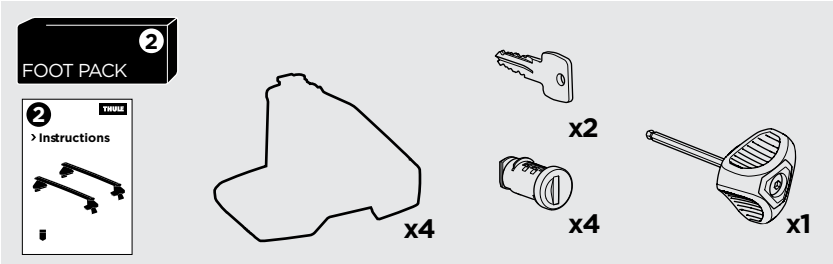

1

Kit 145014

FORD C-Max (Mk II), 5-dr MPV, 10-19

ISO 11154-E

5560398001

Bring your life
thule.com

THULE WingBar Evo	THULE WingBar Edge	THULE WingBar	THULE SquareBar Evo	Evo X (scale)	Edge X (scale)
FORD C-Max (Mk II), 5-dr MPV, 10-19				46,5	D
THULE ProBar Evo	THULE SlideBar Evo				X (mm/inch)
FORD C-Max (Mk II), 5-dr MPV, 10-19				1116 mm / 43 7/8"	

THULE WingBar Evo	THULE WingBar Edge	THULE WingBar	THULE SquareBar Evo	Evo Y (scale)	Edge Y (scale)
FORD C-Max (Mk II), 5-dr MPV, 10-19				37,5	D
THULE ProBar Evo	THULE SlideBar Evo				Y (mm/inch)
FORD C-Max (Mk II), 5-dr MPV, 10-19				1026 mm / 40 3/8"	

	W (mm/inch)	Z (mm/inch)
FORD C-Max (Mk II), 5-dr MPV, 10-19	765 mm / 30 1/8"	280 mm / 11"