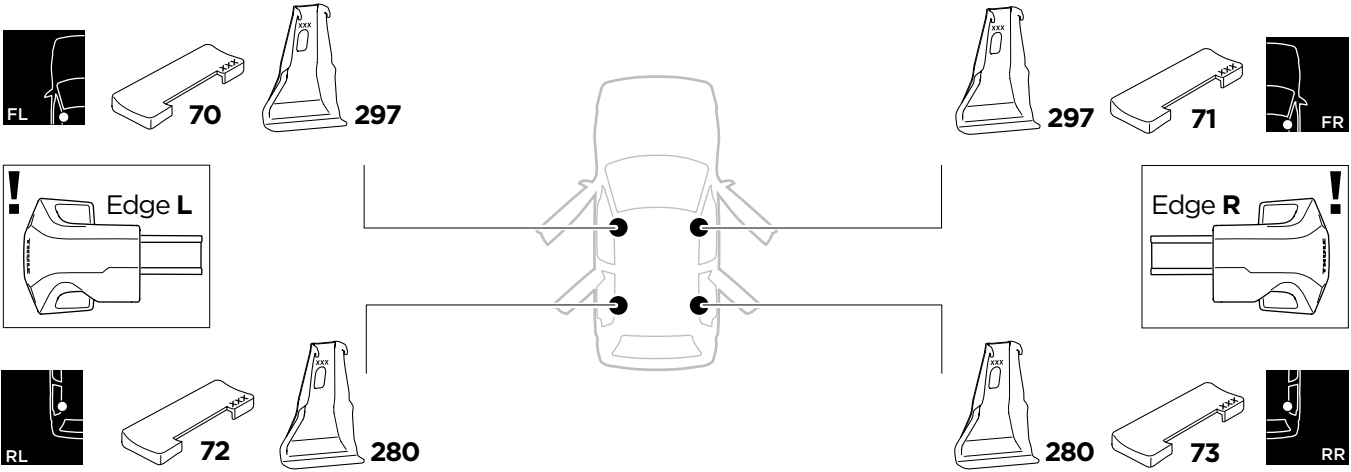

1

Kit 145014

FORD C-Max (Mk II), 5-dr MPV, 10-19

ISO 11154-E

5560398001

Bring your life
thule.com

THULE WingBar Evo	THULE WingBar Edge	THULE WingBar	THULE SquareBar Evo	Evo X (scale)	Edge X (scale)
FORD C-Max (Mk II), 5-dr MPV, 10-19				46,5	D
THULE ProBar Evo	THULE SlideBar Evo				X (mm/inch)
FORD C-Max (Mk II), 5-dr MPV, 10-19				1116 mm / 43 7/8"	

THULE WingBar Evo	THULE WingBar Edge	THULE WingBar	THULE SquareBar Evo	Evo Y (scale)	Edge Y (scale)
FORD C-Max (Mk II), 5-dr MPV, 10-19				37,5	D
THULE ProBar Evo	THULE SlideBar Evo				Y (mm/inch)
FORD C-Max (Mk II), 5-dr MPV, 10-19				1026 mm / 40 3/8"	

	W (mm/inch)	Z (mm/inch)
FORD C-Max (Mk II), 5-dr MPV, 10-19	765 mm / 30 1/8"	280 mm / 11"