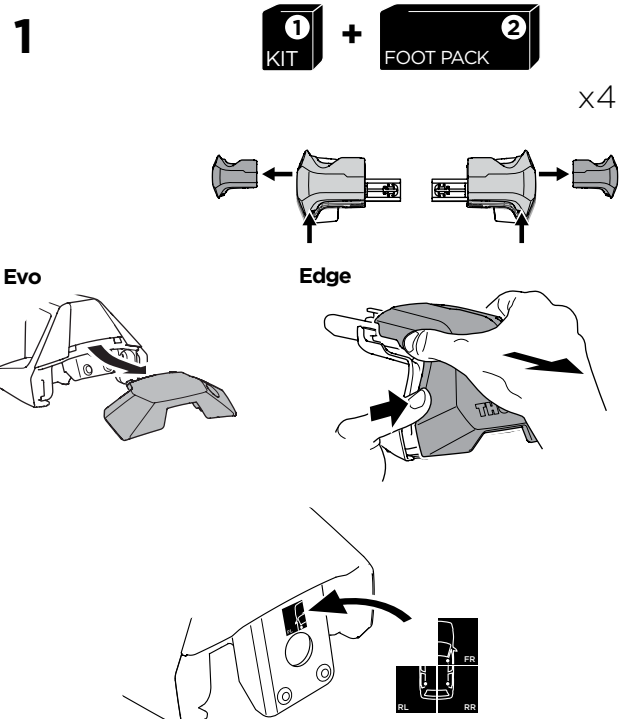

1

Kit 145014

FORD C-Max (Mk II), 5-dr MPV, 10-19

ISO 11154-E

5560398001

Bring your life
thule.com

THULE WingBar Evo	THULE WingBar Edge	THULE WingBar	THULE SquareBar Evo	Evo X (scale)	Edge X (scale)
FORD C-Max (Mk II), 5-dr MPV, 10-19				46,5	D
THULE ProBar Evo	THULE SlideBar Evo				X (mm/inch)
FORD C-Max (Mk II), 5-dr MPV, 10-19				1116 mm / 43 7/8"	

THULE WingBar Evo	THULE WingBar Edge	THULE WingBar	THULE SquareBar Evo	Evo Y (scale)	Edge Y (scale)
FORD C-Max (Mk II), 5-dr MPV, 10-19				37,5	D
THULE ProBar Evo	THULE SlideBar Evo				Y (mm/inch)
FORD C-Max (Mk II), 5-dr MPV, 10-19				1026 mm / 40 3/8"	

	W (mm/inch)	Z (mm/inch)
FORD C-Max (Mk II), 5-dr MPV, 10-19	765 mm / 30 1/8"	280 mm / 11"