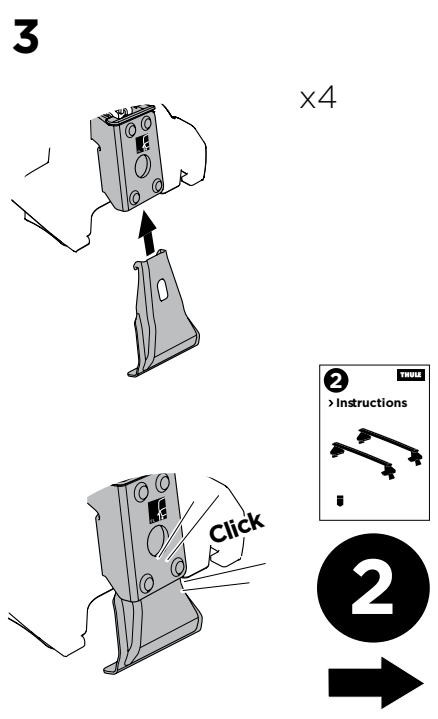

1

Kit 145014

FORD C-Max (Mk II), 5-dr MPV, 10-19

ISO 11154-E

5560398001

Bring your life
thule.com

THULE WingBar Evo	THULE WingBar Edge	THULE WingBar	THULE SquareBar Evo	Evo X (scale)	Edge X (scale)
FORD C-Max (Mk II), 5-dr MPV, 10-19				46,5	D
THULE ProBar Evo	THULE SlideBar Evo				X (mm/inch)
FORD C-Max (Mk II), 5-dr MPV, 10-19				1116 mm / 43 7/8"	

THULE WingBar Evo	THULE WingBar Edge	THULE WingBar	THULE SquareBar Evo	Evo Y (scale)	Edge Y (scale)
FORD C-Max (Mk II), 5-dr MPV, 10-19				37,5	D
THULE ProBar Evo	THULE SlideBar Evo				Y (mm/inch)
FORD C-Max (Mk II), 5-dr MPV, 10-19				1026 mm / 40 3/8"	

	W (mm/inch)	Z (mm/inch)
FORD C-Max (Mk II), 5-dr MPV, 10-19	765 mm / 30 1/8"	280 mm / 11"