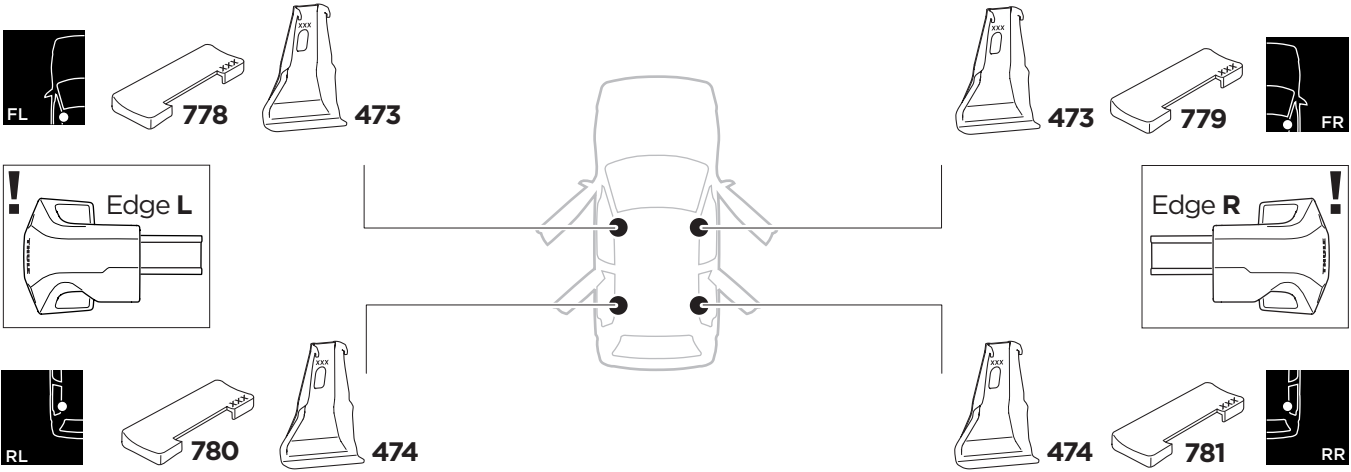

## Kit 145274

HONDA Fit (Mk.IV), 5-dr Hatchback, 20-  
HONDA Jazz (Mk.IV), 5-dr Hatchback, 20-

ISO 11154-E

| THULE WingBar Evo                       | THULE WingBar Edge | THULE WingBar | THULE SquareBar Evo | Evo X (scale) | Edge X (scale) |
|---|--------------------|---------------|---------------------|---------------|----------------|
| HONDA Fit (Mk.IV), 5-dr Hatchback, 20-  |                    |               |                     | 31,5          | P              |
| HONDA Jazz (Mk.IV), 5-dr Hatchback, 20- |                    |               |                     | 31,5          | P              |

| THULE ProBar Evo                        | THULE SlideBar Evo | X (mm/inch)  |
|---|--------------------|--------------|
| HONDA Fit (Mk.IV), 5-dr Hatchback, 20-  |                    | 966 mm / 38" |
| HONDA Jazz (Mk.IV), 5-dr Hatchback, 20- |                    | 966 mm / 38" |

| THULE ProBar Evo                        | THULE SlideBar Evo | Y (mm/inch)      |
|---|--------------------|------------------|
| HONDA Fit (Mk.IV), 5-dr Hatchback, 20-  |                    | 881 mm / 34 5/8" |
| HONDA Jazz (Mk.IV), 5-dr Hatchback, 20- |                    | 881 mm / 34 5/8" |

|   | W (mm/inch)      | Z (mm/inch)  |
|---|------------------|--------------|
| HONDA Fit (Mk.IV), 5-dr Hatchback, 20-  | 665 mm / 26 1/8" | 355 mm / 14" |
| HONDA Jazz (Mk.IV), 5-dr Hatchback, 20- | 665 mm / 26 1/8" | 355 mm / 14" |