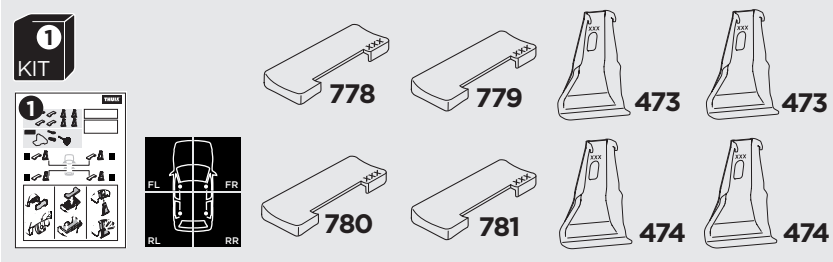

## Kit 145274

HONDA Fit (Mk.IV), 5-dr Hatchback, 20-  
HONDA Jazz (Mk.IV), 5-dr Hatchback, 20-

ISO 11154-E

| THULE WingBar Evo                       | THULE WingBar Edge | THULE WingBar | THULE SquareBar Evo | Evo X (scale) | Edge X (scale) |
|---|--------------------|---------------|---------------------|---------------|----------------|
| HONDA Fit (Mk.IV), 5-dr Hatchback, 20-  |                    |               |                     | 31,5          | P              |
| HONDA Jazz (Mk.IV), 5-dr Hatchback, 20- |                    |               |                     | 31,5          | P              |

| THULE ProBar Evo                        | THULE SlideBar Evo | X (mm/inch)  |
|---|--------------------|--------------|
| HONDA Fit (Mk.IV), 5-dr Hatchback, 20-  |                    | 966 mm / 38" |
| HONDA Jazz (Mk.IV), 5-dr Hatchback, 20- |                    | 966 mm / 38" |

| THULE ProBar Evo                        | THULE SlideBar Evo | Y (mm/inch)      |
|---|--------------------|------------------|
| HONDA Fit (Mk.IV), 5-dr Hatchback, 20-  |                    | 881 mm / 34 5/8" |
| HONDA Jazz (Mk.IV), 5-dr Hatchback, 20- |                    | 881 mm / 34 5/8" |

|   | W (mm/inch)      | Z (mm/inch)  |
|---|------------------|--------------|
| HONDA Fit (Mk.IV), 5-dr Hatchback, 20-  | 665 mm / 26 1/8" | 355 mm / 14" |
| HONDA Jazz (Mk.IV), 5-dr Hatchback, 20- | 665 mm / 26 1/8" | 355 mm / 14" |