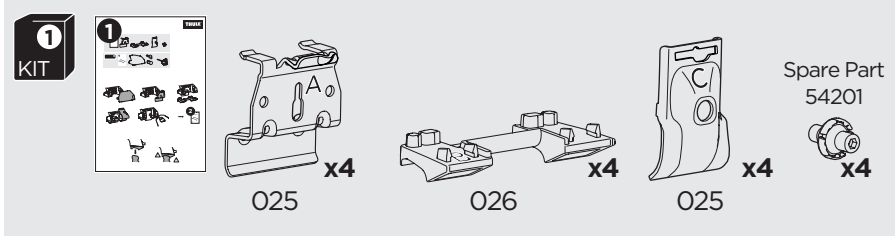

1

Kit 186026

HYUNDAI Grand Santa Fe, 5-dr SUV, 13-18
 HYUNDAI Santa Fe, 5-dr SUV, 13-18
 HYUNDAI Santa Fe Sport, 5-dr SUV, 13-18
 HYUNDAI Santa Fe XL, 5-dr SUV, 19-

ISO 11154-E

This kit is only for vehicles with flush railing.