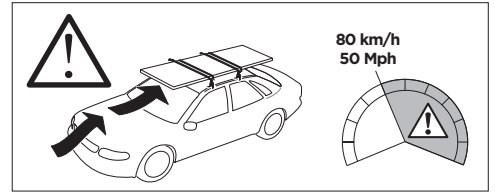

## Kit 187002

BMW 3-Series, 4-dr Sedan, 05-11, 12-18 / \*06-18

\*North America

ISO 11154-E

This kit is only for vehicles with fixpoint mounting.

3

4

5