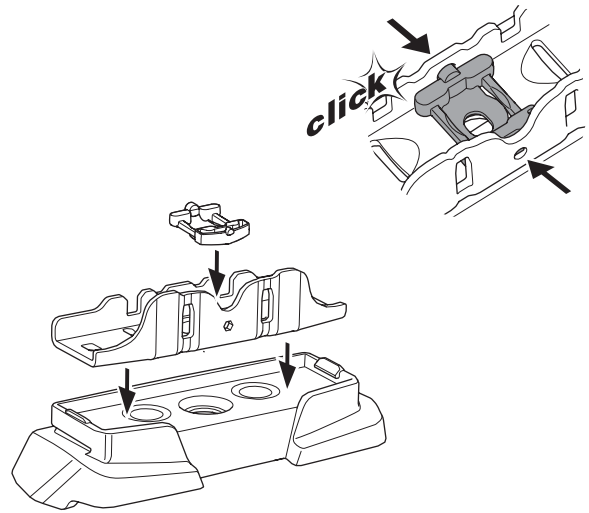

## Kit 187002

BMW 3-Series, 4-dr Sedan, 05-11, 12-18 / \*06-18

\*North America

ISO 11154-E

This kit is only for vehicles with fixpoint mounting.

3

4

5