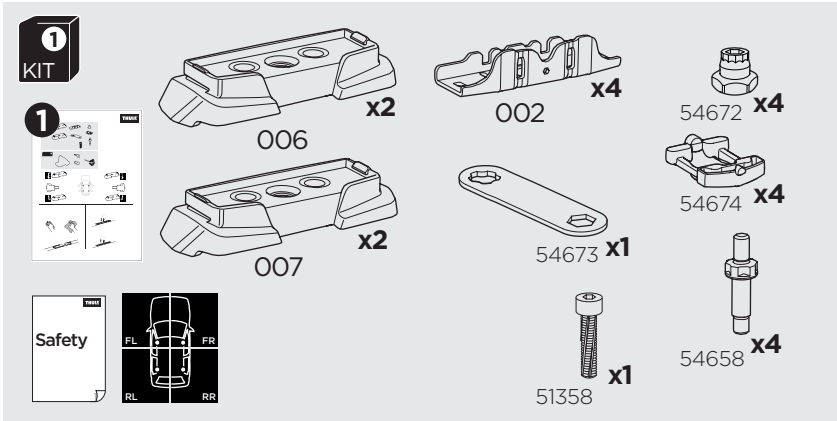

## Kit 187002

BMW 3-Series, 4-dr Sedan, 05-11, 12-18 / \*06-18

\*North America

ISO 11154-E

This kit is only for vehicles with fixpoint mounting.

3

4

5