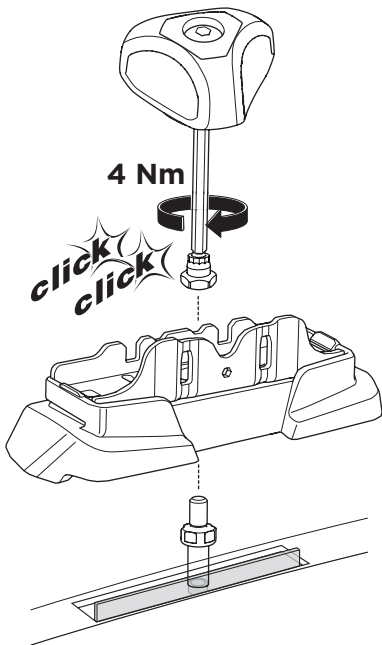

## Kit 187002

BMW 3-Series, 4-dr Sedan, 05-11, 12-18 / \*06-18

\*North America

ISO 11154-E

This kit is only for vehicles with fixpoint mounting.

3

4

5