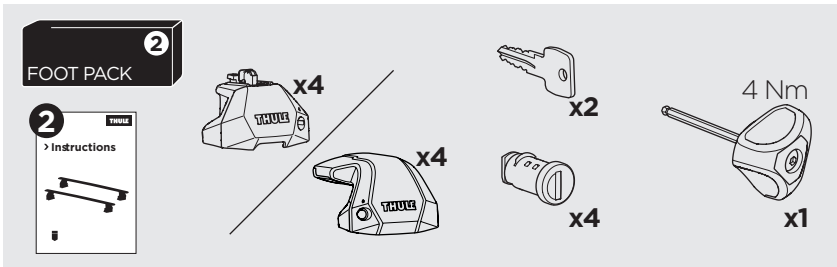

## Kit 187002

BMW 3-Series, 4-dr Sedan, 05-11, 12-18 / \*06-18

\*North America

ISO 11154-E

This kit is only for vehicles with fixpoint mounting.

3

4

5