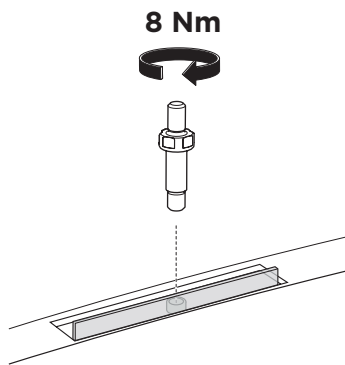

## Kit 187002

BMW 3-Series, 4-dr Sedan, 05-11, 12-18 / \*06-18

\*North America

ISO 11154-E

This kit is only for vehicles with fixpoint mounting.

3

4

5