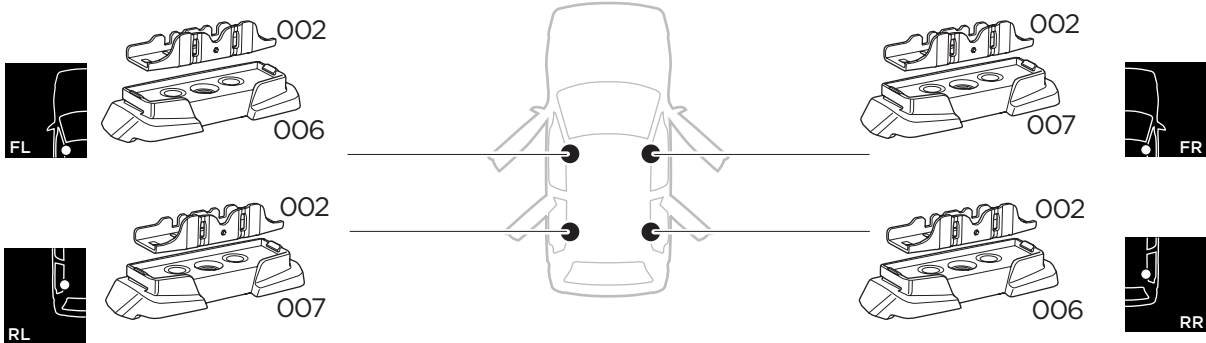

## Kit 187002

BMW 3-Series, 4-dr Sedan, 05-11, 12-18 / \*06-18

\*North America

ISO 11154-E

This kit is only for vehicles with fixpoint mounting.

3

4

5