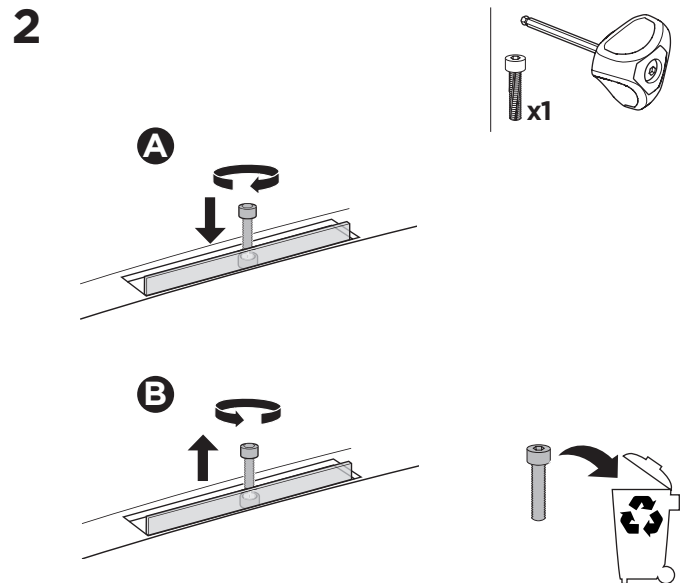

## Kit 187002

BMW 3-Series, 4-dr Sedan, 05-11, 12-18 / \*06-18

\*North America

ISO 11154-E

This kit is only for vehicles with fixpoint mounting.

3

4

5