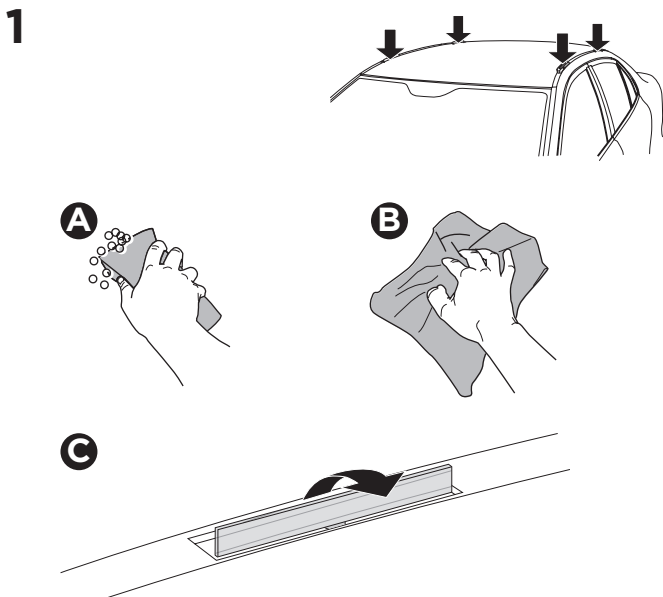

## Kit 187002

BMW 3-Series, 4-dr Sedan, 05-11, 12-18 / \*06-18

\*North America

ISO 11154-E

This kit is only for vehicles with fixpoint mounting.

3

4

5