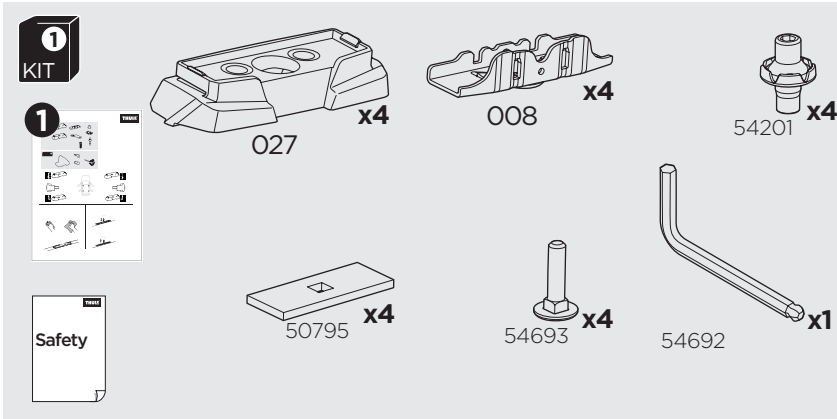

1

Kit 187009

VW California T5 & T6, 4-dr Bus, 03-15 / 15-
 VW Transporter T5 & T6, 4-dr Van, 03-15 / 15-
 VW Caravelle T5 & T6, 4-dr Bus, 03-15 / 15-
 VW Shuttle T5 & T6, 4-dr Bus, 03-15 / 15-

ISO 11154-E

This kit is only for vehicles with T-Profile.

1

2

3

4

5

6

7