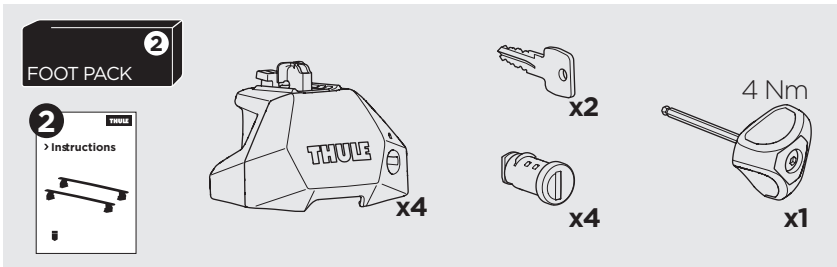

1

Kit 187009

VW California T5 & T6, 4-dr Bus, 03-15 / 15-
 VW Transporter T5 & T6, 4-dr Van, 03-15 / 15-
 VW Caravelle T5 & T6, 4-dr Bus, 03-15 / 15-
 VW Shuttle T5 & T6, 4-dr Bus, 03-15 / 15-

ISO 11154-E

This kit is only for vehicles with T-Profile.

1

2

3

4

5

6

7