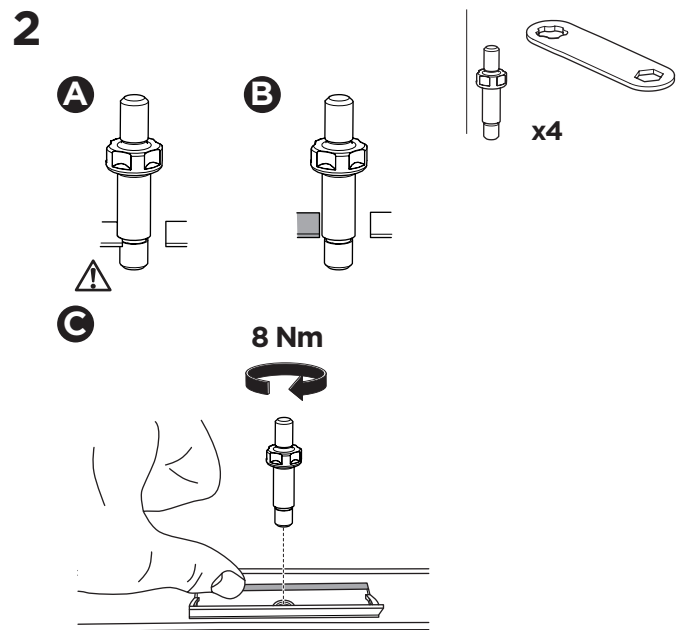

1

Kit 187021

MERCEDES C-Class (W204), 4-dr Sedan, 07-14
 MERCEDES E-Class (W212), 4-dr Sedan, 09-16 / *10-17

*North America
 Without glass roof

ISO 11154-E

This kit is only for vehicles with fixpoint mounting.