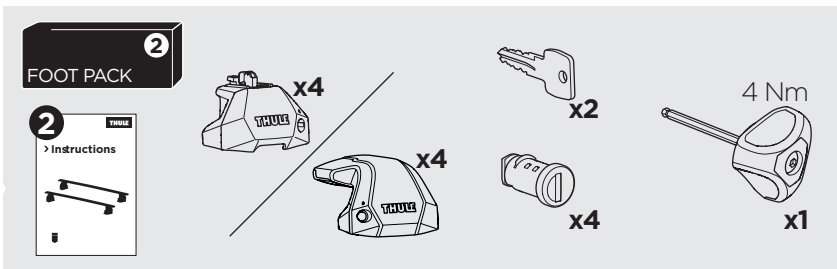

1

Kit 187021

MERCEDES C-Class (W204), 4-dr Sedan, 07-14
 MERCEDES E-Class (W212), 4-dr Sedan, 09-16 / *10-17

*North America
 Without glass roof

ISO 11154-E

This kit is only for vehicles with fixpoint mounting.