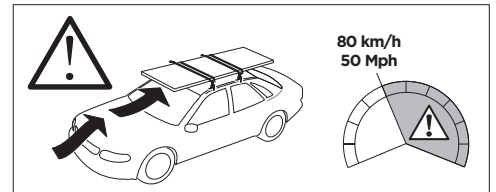

1

Kit 187021

MERCEDES C-Class (W204), 4-dr Sedan, 07-14
 MERCEDES E-Class (W212), 4-dr Sedan, 09-16 / *10-17

*North America
 Without glass roof

ISO 11154-E

This kit is only for vehicles with fixpoint mounting.