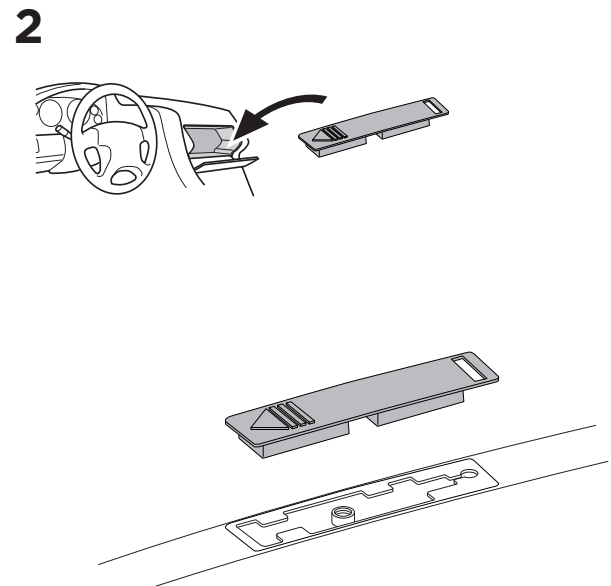

1

Kit 187044

HYUNDAI i30, 5-dr Hatchback, 12-17 (without glass roof)
KIA Cee'd, 5-dr Hatchback, 12-18 (without glass roof)

ISO 11154-E

This kit is only for vehicles with fixpoint mounting.

3

4

5