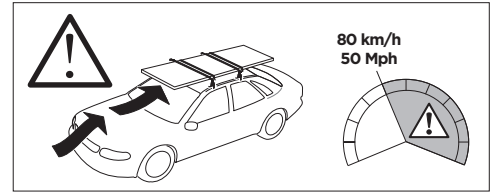

1

Kit 187044

HYUNDAI i30, 5-dr Hatchback, 12-17 (without glass roof)
KIA Cee'd, 5-dr Hatchback, 12-18 (without glass roof)

ISO 11154-E

This kit is only for vehicles with fixpoint mounting.

3

4

5