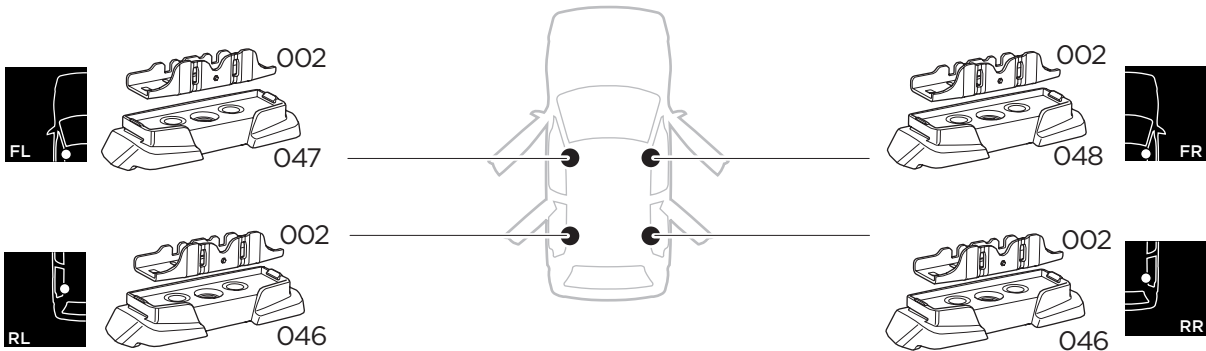

1

Kit 187044

HYUNDAI i30, 5-dr Hatchback, 12-17 (without glass roof)
KIA Cee'd, 5-dr Hatchback, 12-18 (without glass roof)

ISO 11154-E

This kit is only for vehicles with fixpoint mounting.

3

4

5