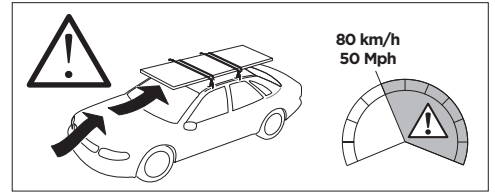

## Kit 187084

BMW 1-Series, 5-dr Hatchback, 04-11, 12-19

ISO 11154-E

This kit is only for vehicles with fixpoint mounting.

3

4

5

6