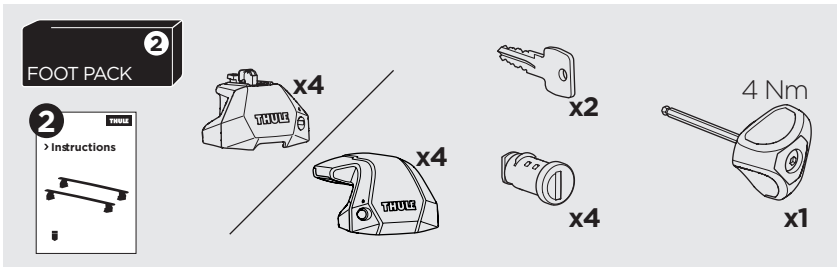

## Kit 187084

BMW 1-Series, 5-dr Hatchback, 04-11, 12-19

ISO 11154-E

This kit is only for vehicles with fixpoint mounting.

3

4

5

6