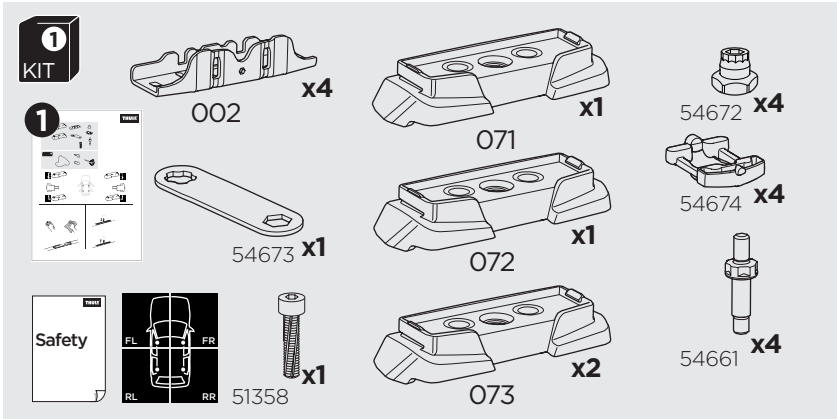

## Kit 187084

BMW 1-Series, 5-dr Hatchback, 04-11, 12-19

ISO 11154-E

This kit is only for vehicles with fixpoint mounting.

3

4

5

6