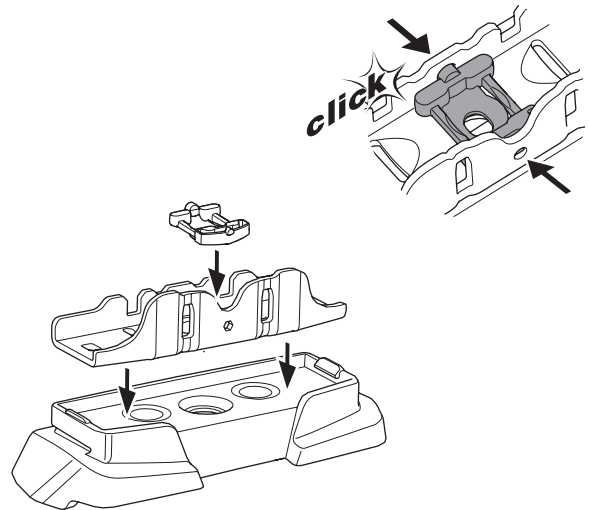

## Kit 187084

BMW 1-Series, 5-dr Hatchback, 04-11, 12-19

ISO 11154-E

This kit is only for vehicles with fixpoint mounting.

3

4

5

6