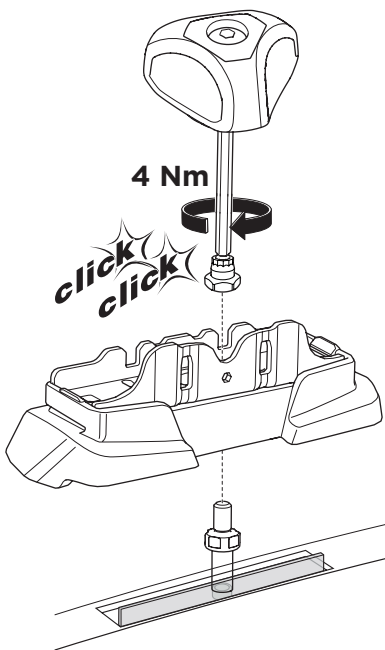

## Kit 187084

BMW 1-Series, 5-dr Hatchback, 04-11, 12-19

ISO 11154-E

This kit is only for vehicles with fixpoint mounting.

3

4

5

6