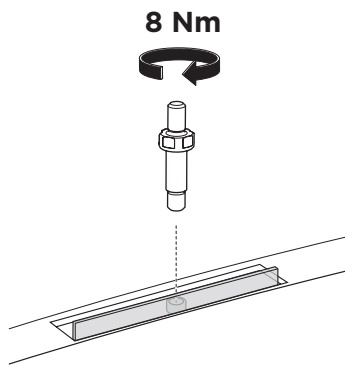

## Kit 187084

BMW 1-Series, 5-dr Hatchback, 04-11, 12-19

ISO 11154-E

This kit is only for vehicles with fixpoint mounting.

3

4

5

6