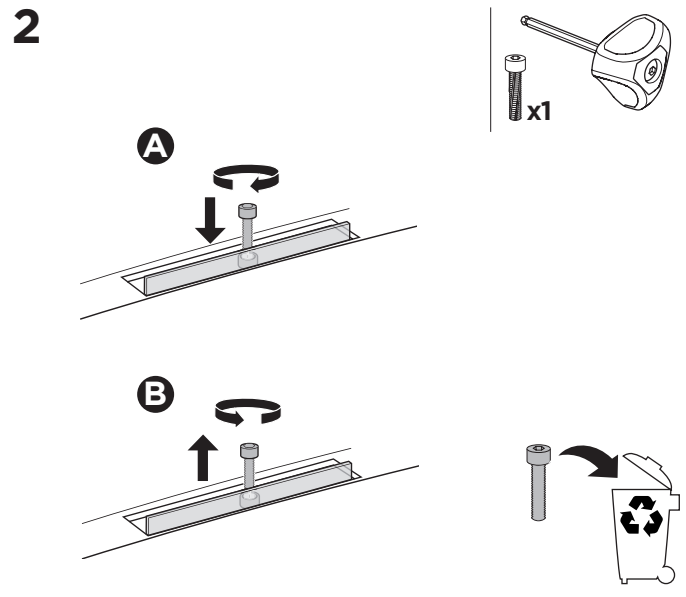

## Kit 187084

BMW 1-Series, 5-dr Hatchback, 04-11, 12-19

ISO 11154-E

This kit is only for vehicles with fixpoint mounting.

3

4

5

6