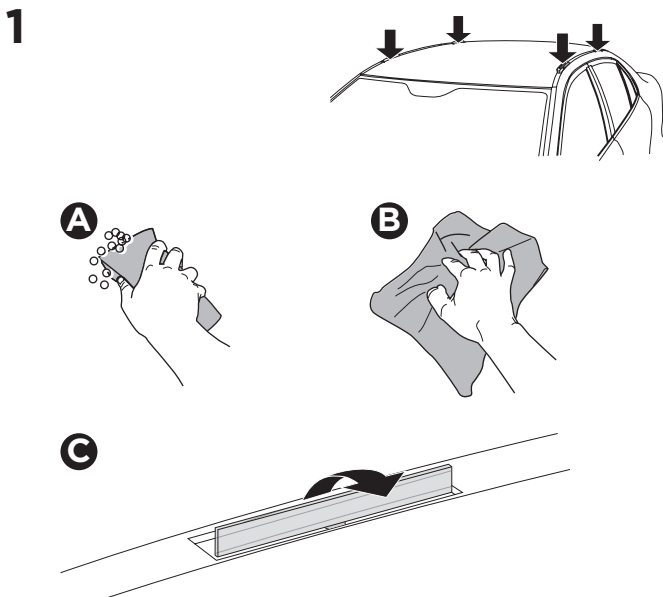

## Kit 187084

BMW 1-Series, 5-dr Hatchback, 04-11, 12-19

ISO 11154-E

This kit is only for vehicles with fixpoint mounting.

3

4

5

6