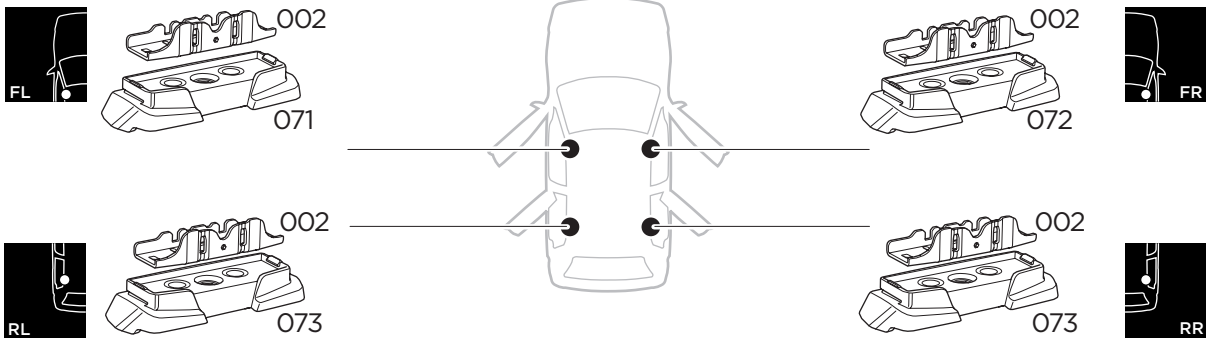

## Kit 187084

BMW 1-Series, 5-dr Hatchback, 04-11, 12-19

ISO 11154-E

This kit is only for vehicles with fixpoint mounting.

3

4

5

6