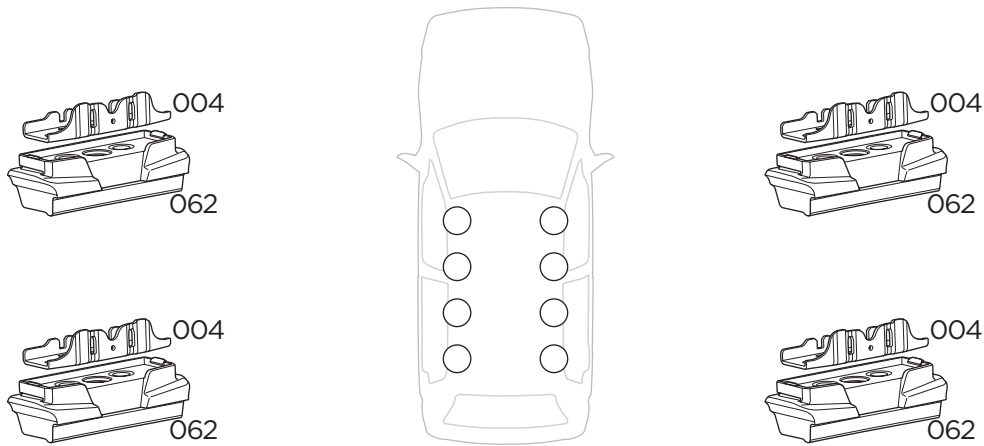

1

Kit 187001

VOLKSWAGEN California, 4-dr Bus, (T5) 03-15, (T6) 15-
 VOLKSWAGEN Caravelle, 4-dr Bus, (T5) 03-15, (T6) 15-
 VOLKSWAGEN Multivan, 4-dr Bus, (T5) 03-15, (T6) 15-
 VOLKSWAGEN Shuttle, 4-dr Bus, (T5) 03-15, (T6) 15-
 VOLKSWAGEN Transporter, 2-dr Single Cab, (T5) 03-15, (T6) 15-
 VOLKSWAGEN Transporter, 4-dr Double cab, (T5) 03-15, (T6) 15-
 VOLKSWAGEN Transporter, 4-dr Van, (T5) 03-15, (T6) 15-

ISO 11154-E

This kit is only for vehicles with fixpoint mounting.

1

2

3

4

5

A