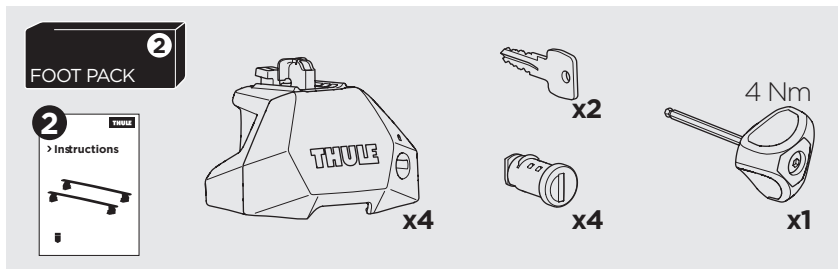

1

Kit 187001

VOLKSWAGEN California, 4-dr Bus, (T5) 03-15, (T6) 15-
 VOLKSWAGEN Caravelle, 4-dr Bus, (T5) 03-15, (T6) 15-
 VOLKSWAGEN Multivan, 4-dr Bus, (T5) 03-15, (T6) 15-
 VOLKSWAGEN Shuttle, 4-dr Bus, (T5) 03-15, (T6) 15-
 VOLKSWAGEN Transporter, 2-dr Single Cab, (T5) 03-15, (T6) 15-
 VOLKSWAGEN Transporter, 4-dr Double cab, (T5) 03-15, (T6) 15-
 VOLKSWAGEN Transporter, 4-dr Van, (T5) 03-15, (T6) 15-

ISO 11154-E

This kit is only for vehicles with fixpoint mounting.

1

2

3

4

5

A