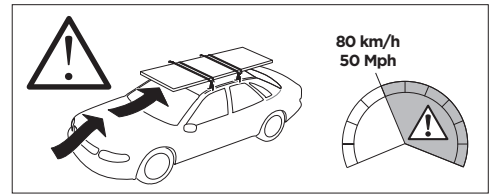

1

Kit 187001

VOLKSWAGEN California, 4-dr Bus, (T5) 03-15, (T6) 15-
VOLKSWAGEN Caravelle, 4-dr Bus, (T5) 03-15, (T6) 15-
VOLKSWAGEN Multivan, 4-dr Bus, (T5) 03-15, (T6) 15-
VOLKSWAGEN Shuttle, 4-dr Bus, (T5) 03-15, (T6) 15-
VOLKSWAGEN Transporter, 2-dr Single Cab, (T5) 03-15, (T6) 15-
VOLKSWAGEN Transporter, 4-dr Double cab, (T5) 03-15, (T6) 15-
VOLKSWAGEN Transporter, 4-dr Van, (T5) 03-15, (T6) 15-

ISO 11154-E

This kit is only for vehicles with fixpoint mounting.