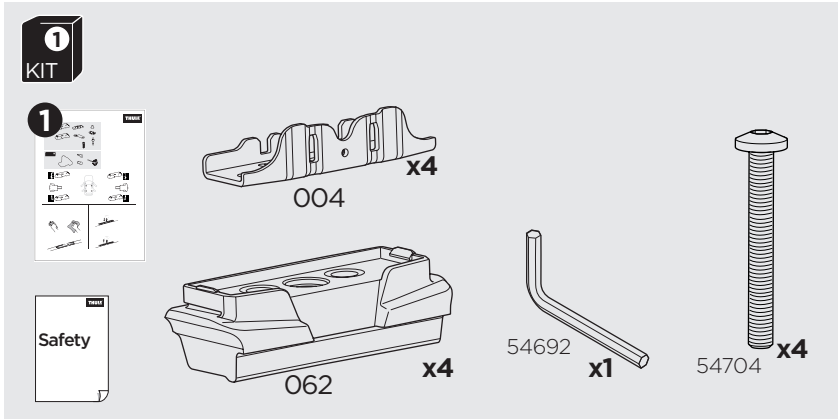

1

Kit 187001

VOLKSWAGEN California, 4-dr Bus, (T5) 03-15, (T6) 15-
 VOLKSWAGEN Caravelle, 4-dr Bus, (T5) 03-15, (T6) 15-
 VOLKSWAGEN Multivan, 4-dr Bus, (T5) 03-15, (T6) 15-
 VOLKSWAGEN Shuttle, 4-dr Bus, (T5) 03-15, (T6) 15-
 VOLKSWAGEN Transporter, 2-dr Single Cab, (T5) 03-15, (T6) 15-
 VOLKSWAGEN Transporter, 4-dr Double cab, (T5) 03-15, (T6) 15-
 VOLKSWAGEN Transporter, 4-dr Van, (T5) 03-15, (T6) 15-

ISO 11154-E

This kit is only for vehicles with fixpoint mounting.

1

2

3

4

5

A