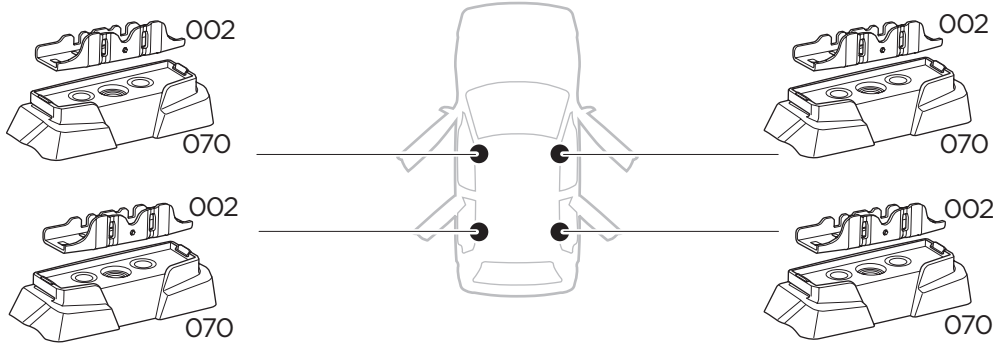

## Kit 187020

TOYOTA Avensis, 5-dr Estate, 09-18

ISO 11154-E

This kit is only for vehicles with fixpoint mounting.

3

4

5

6