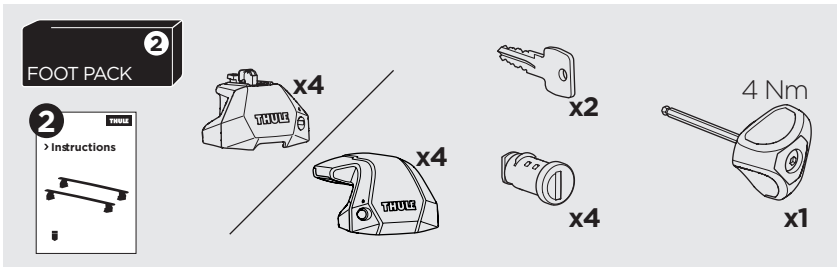

## Kit 187020

TOYOTA Avensis, 5-dr Estate, 09-18

ISO 11154-E

This kit is only for vehicles with fixpoint mounting.

3

4

5

6