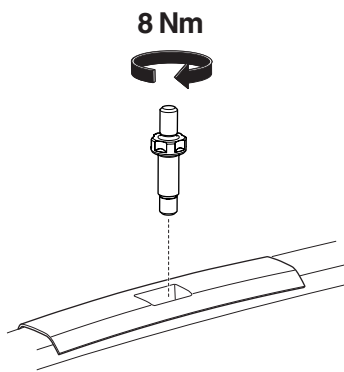

## Kit 187020

TOYOTA Avensis, 5-dr Estate, 09-18

ISO 11154-E

This kit is only for vehicles with fixpoint mounting.

3

4

5

6