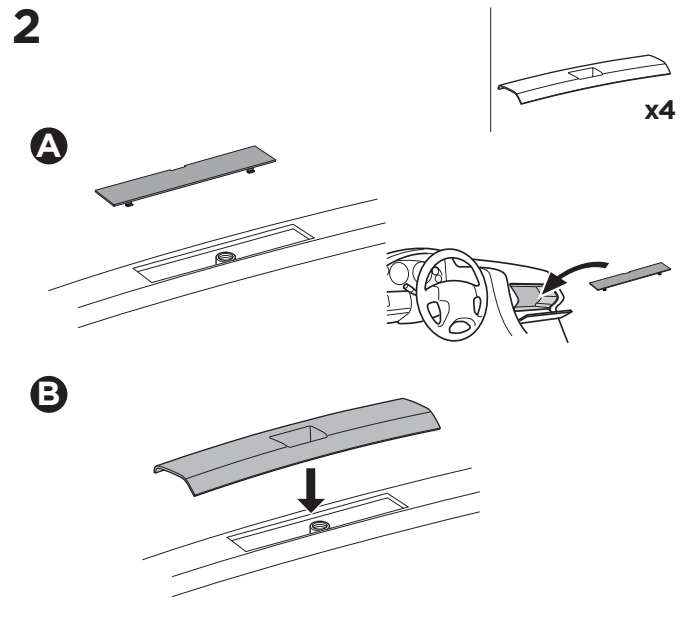

## Kit 187020

TOYOTA Avensis, 5-dr Estate, 09-18

ISO 11154-E

This kit is only for vehicles with fixpoint mounting.

3

4

5

6