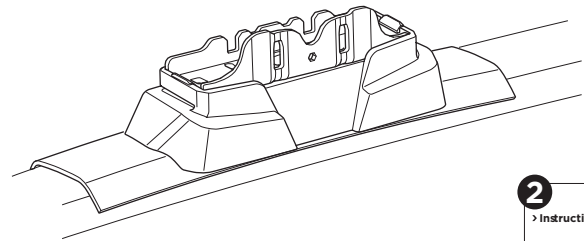

## Kit 187020

TOYOTA Avensis, 5-dr Estate, 09-18

ISO 11154-E

This kit is only for vehicles with fixpoint mounting.

3

4

5

6