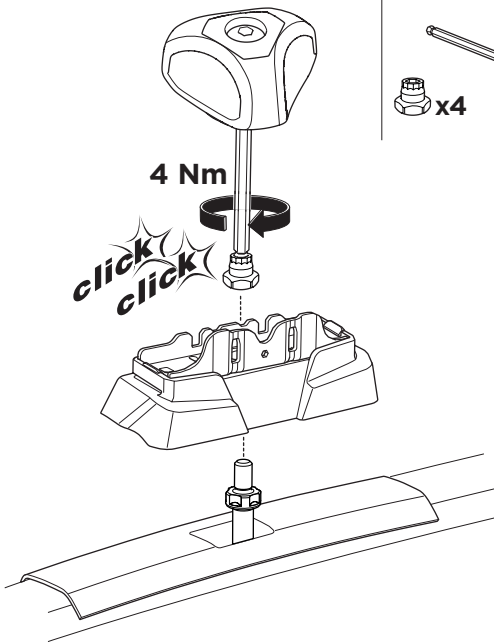

## Kit 187020

TOYOTA Avensis, 5-dr Estate, 09-18

ISO 11154-E

This kit is only for vehicles with fixpoint mounting.

3

4

5

6