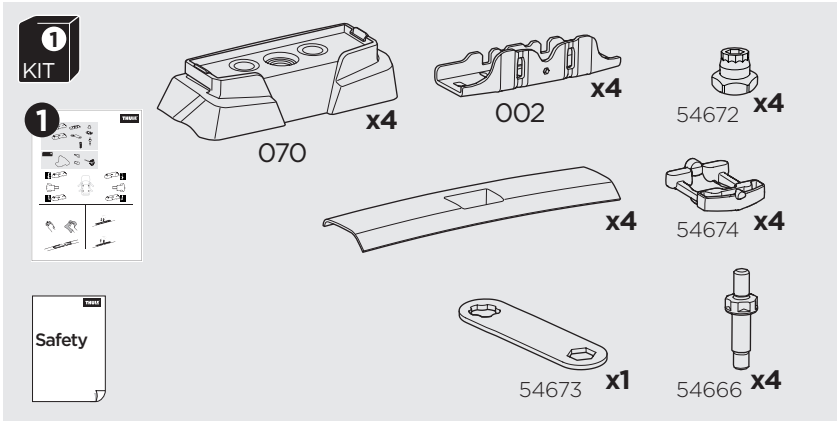

## Kit 187020

TOYOTA Avensis, 5-dr Estate, 09-18

ISO 11154-E

This kit is only for vehicles with fixpoint mounting.

3

4

5

6