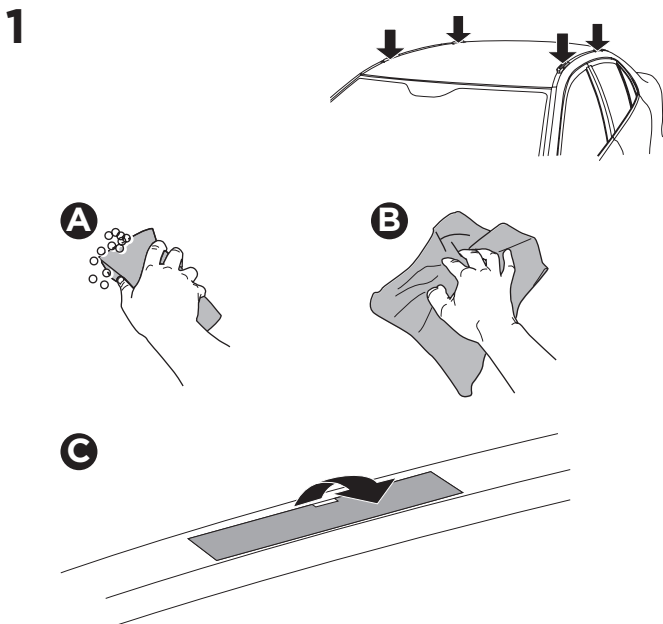

## Kit 187020

TOYOTA Avensis, 5-dr Estate, 09-18

ISO 11154-E

This kit is only for vehicles with fixpoint mounting.

3

4

5

6