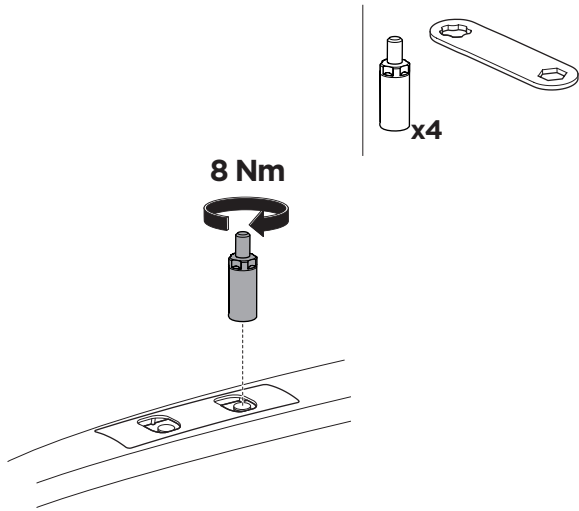

1

Kit 187028

HYUNDAI i40, 5-dr Estate, 11-

ISO 11154-E

This kit is only for vehicles with fixpoint mounting.

3

4

5