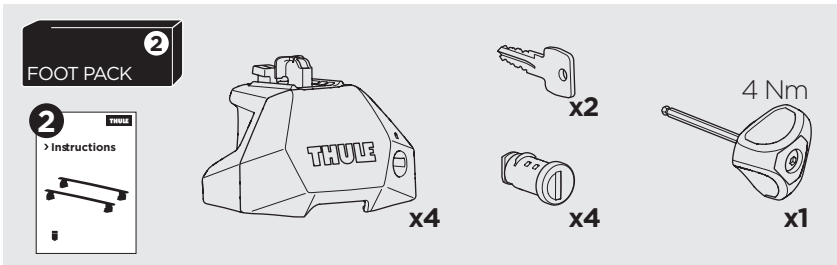

1

Kit 187014

FIAT Talento, 4-dr Van, 16-
 FIAT Talento, 5-dr Bus, 16-
 NISSAN NV300, 4-dr Van, 16-
 NISSAN NV300, 5-dr Bus, 16-
 OPEL Vivaro, 4-dr Van, 15-19

OPEL Vivaro, 5-dr Bus, 15-19
 RENAULT Trafic, 4-dr Van, 15-
 RENAULT Trafic, 5-dr Bus, 15-
 VAUXHALL Vivaro, 4-dr Van, 15-19
 VAUXHALL Vivaro, 5-dr Bus, 15-19

ISO 11154-E

This kit is only for vehicles with fixpoint mounting.

1

2