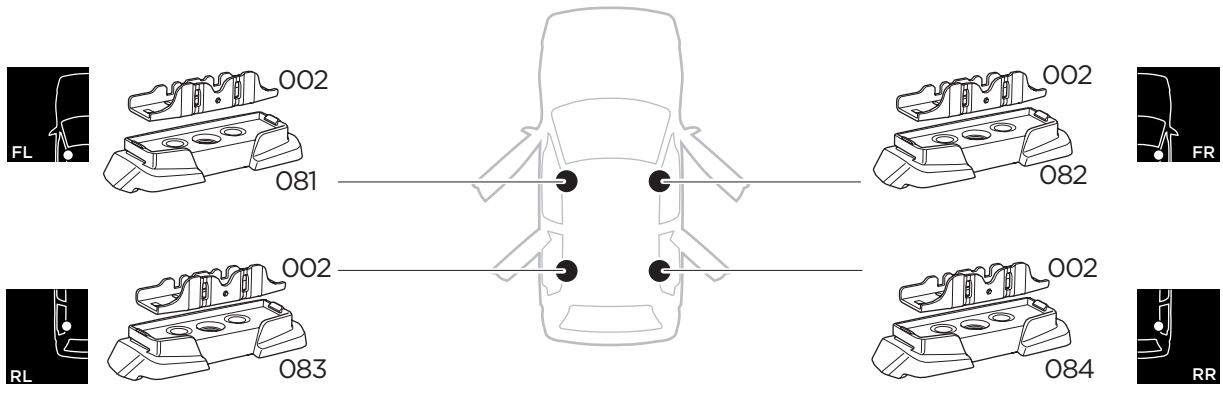

1

Kit 187056

BMW 3-Series (G20), 4-dr Sedan, 19-

ISO 11154-E

This kit is only for vehicles with fixpoint mounting.

1
KIT

Safety

2
FOOT PACK

> Instructions

+ 7 kg / 15,4 lbs = Max: 75 kg / 165 lbs

Max 130 km/h / 80 Mph

80 km/h / 50 Mph

1

2

3

4