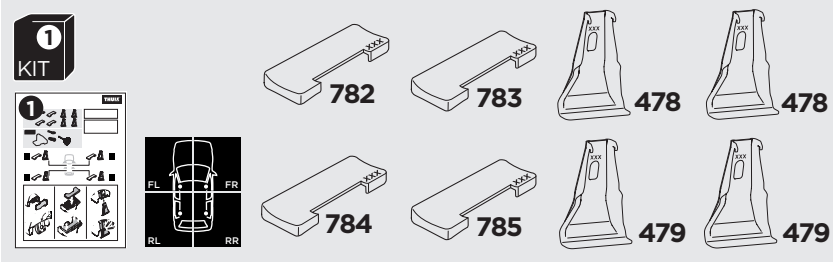

## Kit 145285

HONDA Fit, 5-dr Hatchback, 14-20 / \*15-20

HONDA Jazz, 5-dr Hatchback, 14-20

\*North America

ISO 11154-E

 THULE WingBar Evo	 THULE WingBar Edge	 THULE WingBar	 THULE SquareBar Evo	Evo X (scale)	Edge X (scale)
HONDA Fit, 5-dr Hatchback, 14-20 / *15-20				29	C
HONDA Jazz, 5-dr Hatchback, 14-20				29	C

 THULE ProBar Evo	 THULE SlideBar Evo			X (mm/inch)	
HONDA Fit, 5-dr Hatchback, 14-20 / *15-20				941 mm / 37"	
HONDA Jazz, 5-dr Hatchback, 14-20				941 mm / 37"	

 THULE WingBar Evo	 THULE WingBar Edge	 THULE WingBar	 THULE SquareBar Evo	Evo Y (scale)	Edge Y (scale)
HONDA Fit, 5-dr Hatchback, 14-20 / *15-20				19	E
HONDA Jazz, 5-dr Hatchback, 14-20				19	E

 THULE ProBar Evo	 THULE SlideBar Evo			Y (mm/inch)	
HONDA Fit, 5-dr Hatchback, 14-20 / *15-20				841 mm / 33 1/8"	
HONDA Jazz, 5-dr Hatchback, 14-20				841 mm / 33 1/8"	

	W (mm/inch)	Z (mm/inch)
HONDA Fit, 5-dr Hatchback, 14-20 / *15-20	700 mm / 27 1/2"	310 mm / 12 1/4"
HONDA Jazz, 5-dr Hatchback, 14-20	700 mm / 27 1/2"	310 mm / 12 1/4"