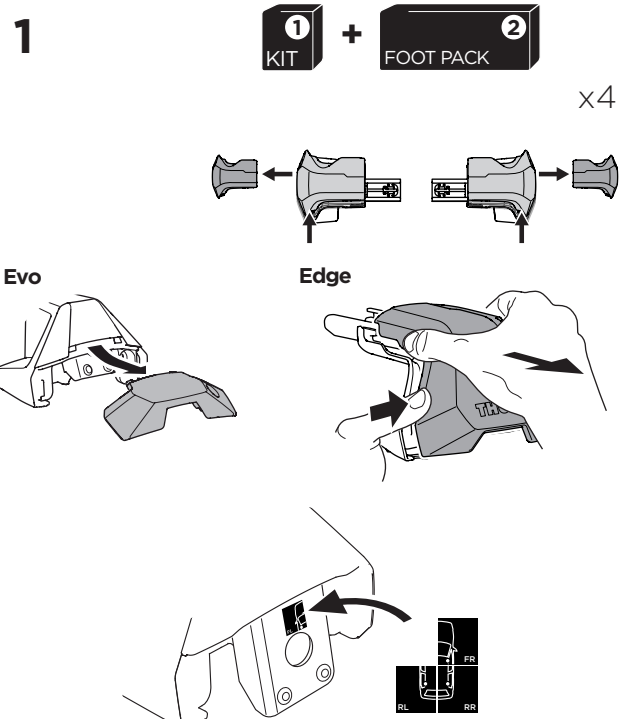

## Kit 145285

HONDA Fit, 5-dr Hatchback, 14-20 / \*15-20

HONDA Jazz, 5-dr Hatchback, 14-20

\*North America

ISO 11154-E

 THULE WingBar Evo	 THULE WingBar Edge	 THULE WingBar	 THULE SquareBar Evo	Evo X (scale)	Edge X (scale)
HONDA Fit, 5-dr Hatchback, 14-20 / *15-20				29	C
HONDA Jazz, 5-dr Hatchback, 14-20				29	C

 THULE ProBar Evo	 THULE SlideBar Evo			X (mm/inch)	
HONDA Fit, 5-dr Hatchback, 14-20 / *15-20				941 mm / 37"	
HONDA Jazz, 5-dr Hatchback, 14-20				941 mm / 37"	

 THULE WingBar Evo	 THULE WingBar Edge	 THULE WingBar	 THULE SquareBar Evo	Evo Y (scale)	Edge Y (scale)
HONDA Fit, 5-dr Hatchback, 14-20 / *15-20				19	E
HONDA Jazz, 5-dr Hatchback, 14-20				19	E

 THULE ProBar Evo	 THULE SlideBar Evo			Y (mm/inch)	
HONDA Fit, 5-dr Hatchback, 14-20 / *15-20				841 mm / 33 1/8"	
HONDA Jazz, 5-dr Hatchback, 14-20				841 mm / 33 1/8"	

	W (mm/inch)	Z (mm/inch)
HONDA Fit, 5-dr Hatchback, 14-20 / *15-20	700 mm / 27 1/2"	310 mm / 12 1/4"
HONDA Jazz, 5-dr Hatchback, 14-20	700 mm / 27 1/2"	310 mm / 12 1/4"