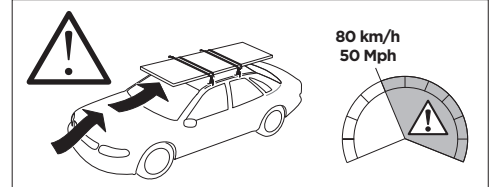

## Kit 145285

HONDA Fit, 5-dr Hatchback, 14-20 / \*15-20

HONDA Jazz, 5-dr Hatchback, 14-20

\*North America

ISO 11154-E

 THULE WingBar Evo	 THULE WingBar Edge	 THULE WingBar	 THULE SquareBar Evo	Evo X (scale)	Edge X (scale)
HONDA Fit, 5-dr Hatchback, 14-20 / *15-20				29	C
HONDA Jazz, 5-dr Hatchback, 14-20				29	C