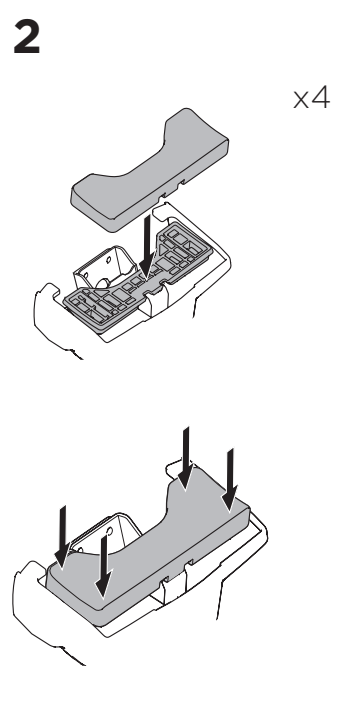

## Kit 145285

HONDA Fit, 5-dr Hatchback, 14-20 / \*15-20

HONDA Jazz, 5-dr Hatchback, 14-20

\*North America

ISO 11154-E

 THULE WingBar Evo	 THULE WingBar Edge	 THULE WingBar	 THULE SquareBar Evo	Evo X (scale)	Edge X (scale)
HONDA Fit, 5-dr Hatchback, 14-20 / *15-20				29	C
HONDA Jazz, 5-dr Hatchback, 14-20				29	C

 THULE ProBar Evo	 THULE SlideBar Evo			X (mm/inch)	
HONDA Fit, 5-dr Hatchback, 14-20 / *15-20				941 mm / 37"	
HONDA Jazz, 5-dr Hatchback, 14-20				941 mm / 37"	

 THULE WingBar Evo	 THULE WingBar Edge	 THULE WingBar	 THULE SquareBar Evo	Evo Y (scale)	Edge Y (scale)
HONDA Fit, 5-dr Hatchback, 14-20 / *15-20				19	E
HONDA Jazz, 5-dr Hatchback, 14-20				19	E

 THULE ProBar Evo	 THULE SlideBar Evo			Y (mm/inch)	
HONDA Fit, 5-dr Hatchback, 14-20 / *15-20				841 mm / 33 1/8"	
HONDA Jazz, 5-dr Hatchback, 14-20				841 mm / 33 1/8"	

	W (mm/inch)	Z (mm/inch)
HONDA Fit, 5-dr Hatchback, 14-20 / *15-20	700 mm / 27 1/2"	310 mm / 12 1/4"
HONDA Jazz, 5-dr Hatchback, 14-20	700 mm / 27 1/2"	310 mm / 12 1/4"