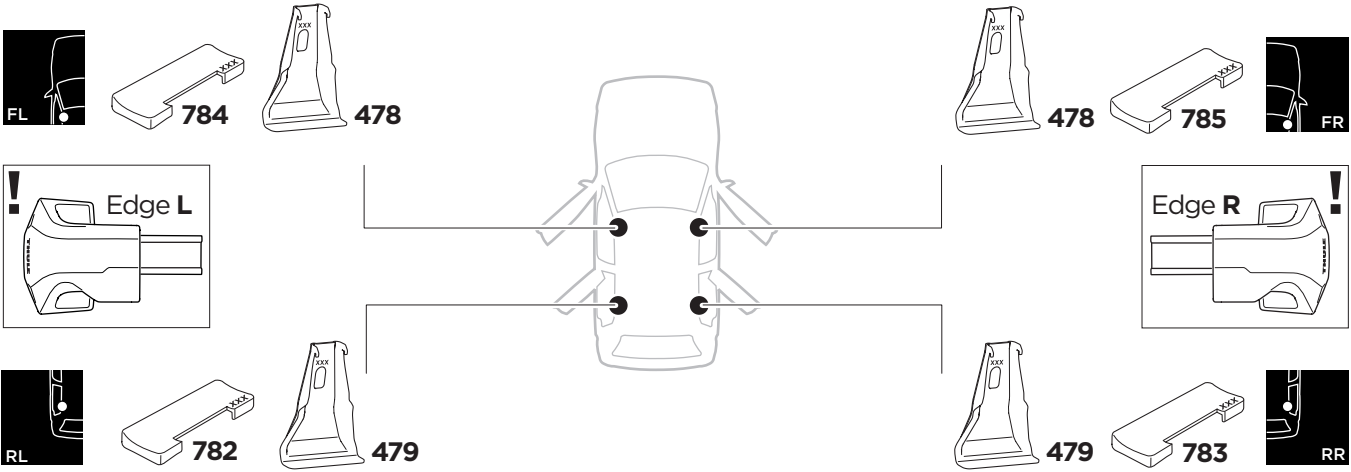

## Kit 145285

HONDA Fit, 5-dr Hatchback, 14-20 / \*15-20

HONDA Jazz, 5-dr Hatchback, 14-20

\*North America

ISO 11154-E

 THULE WingBar Evo	 THULE WingBar Edge	 THULE WingBar	 THULE SquareBar Evo	Evo X (scale)	Edge X (scale)
HONDA Fit, 5-dr Hatchback, 14-20 / *15-20				29	C
HONDA Jazz, 5-dr Hatchback, 14-20				29	C

 THULE ProBar Evo	 THULE SlideBar Evo			X (mm/inch)	
HONDA Fit, 5-dr Hatchback, 14-20 / *15-20				941 mm / 37"	
HONDA Jazz, 5-dr Hatchback, 14-20				941 mm / 37"	

 THULE WingBar Evo	 THULE WingBar Edge	 THULE WingBar	 THULE SquareBar Evo	Evo Y (scale)	Edge Y (scale)
HONDA Fit, 5-dr Hatchback, 14-20 / *15-20				19	E
HONDA Jazz, 5-dr Hatchback, 14-20				19	E

 THULE ProBar Evo	 THULE SlideBar Evo			Y (mm/inch)	
HONDA Fit, 5-dr Hatchback, 14-20 / *15-20				841 mm / 33 1/8"	
HONDA Jazz, 5-dr Hatchback, 14-20				841 mm / 33 1/8"	

	W (mm/inch)	Z (mm/inch)
HONDA Fit, 5-dr Hatchback, 14-20 / *15-20	700 mm / 27 1/2"	310 mm / 12 1/4"
HONDA Jazz, 5-dr Hatchback, 14-20	700 mm / 27 1/2"	310 mm / 12 1/4"