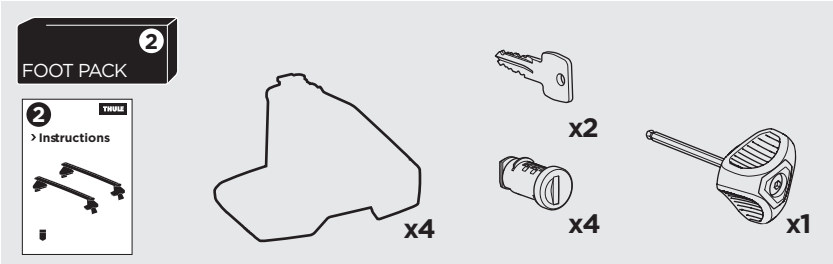

## Kit 145285

HONDA Fit, 5-dr Hatchback, 14-20 / \*15-20

HONDA Jazz, 5-dr Hatchback, 14-20

\*North America

ISO 11154-E

 THULE WingBar Evo	 THULE WingBar Edge	 THULE WingBar	 THULE SquareBar Evo	Evo X (scale)	Edge X (scale)
HONDA Fit, 5-dr Hatchback, 14-20 / *15-20				29	C
HONDA Jazz, 5-dr Hatchback, 14-20				29	C

 THULE ProBar Evo	 THULE SlideBar Evo			X (mm/inch)	
HONDA Fit, 5-dr Hatchback, 14-20 / *15-20				941 mm / 37"	
HONDA Jazz, 5-dr Hatchback, 14-20				941 mm / 37"	

 THULE WingBar Evo	 THULE WingBar Edge	 THULE WingBar	 THULE SquareBar Evo	Evo Y (scale)	Edge Y (scale)
HONDA Fit, 5-dr Hatchback, 14-20 / *15-20				19	E
HONDA Jazz, 5-dr Hatchback, 14-20				19	E

 THULE ProBar Evo	 THULE SlideBar Evo			Y (mm/inch)	
HONDA Fit, 5-dr Hatchback, 14-20 / *15-20				841 mm / 33 1/8"	
HONDA Jazz, 5-dr Hatchback, 14-20				841 mm / 33 1/8"	

	W (mm/inch)	Z (mm/inch)
HONDA Fit, 5-dr Hatchback, 14-20 / *15-20	700 mm / 27 1/2"	310 mm / 12 1/4"
HONDA Jazz, 5-dr Hatchback, 14-20	700 mm / 27 1/2"	310 mm / 12 1/4"