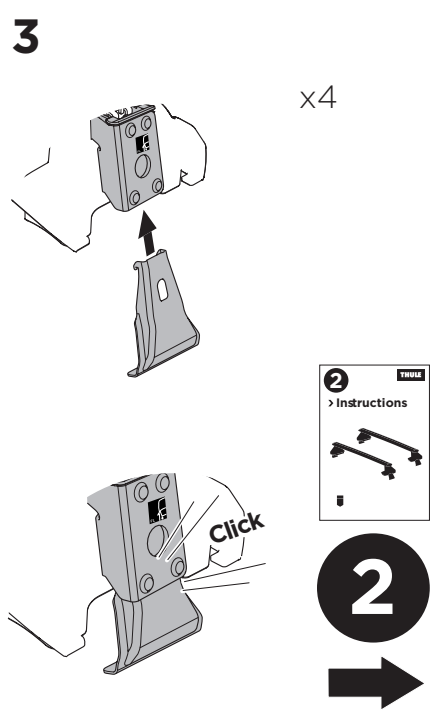

## Kit 145285

HONDA Fit, 5-dr Hatchback, 14-20 / \*15-20

HONDA Jazz, 5-dr Hatchback, 14-20

\*North America

ISO 11154-E

 THULE WingBar Evo	 THULE WingBar Edge	 THULE WingBar	 THULE SquareBar Evo	Evo X (scale)	Edge X (scale)
HONDA Fit, 5-dr Hatchback, 14-20 / *15-20				29	C
HONDA Jazz, 5-dr Hatchback, 14-20				29	C

 THULE ProBar Evo	 THULE SlideBar Evo			X (mm/inch)	
HONDA Fit, 5-dr Hatchback, 14-20 / *15-20				941 mm / 37"	
HONDA Jazz, 5-dr Hatchback, 14-20				941 mm / 37"	

 THULE WingBar Evo	 THULE WingBar Edge	 THULE WingBar	 THULE SquareBar Evo	Evo Y (scale)	Edge Y (scale)
HONDA Fit, 5-dr Hatchback, 14-20 / *15-20				19	E
HONDA Jazz, 5-dr Hatchback, 14-20				19	E

 THULE ProBar Evo	 THULE SlideBar Evo			Y (mm/inch)	
HONDA Fit, 5-dr Hatchback, 14-20 / *15-20				841 mm / 33 1/8"	
HONDA Jazz, 5-dr Hatchback, 14-20				841 mm / 33 1/8"	

	W (mm/inch)	Z (mm/inch)
HONDA Fit, 5-dr Hatchback, 14-20 / *15-20	700 mm / 27 1/2"	310 mm / 12 1/4"
HONDA Jazz, 5-dr Hatchback, 14-20	700 mm / 27 1/2"	310 mm / 12 1/4"