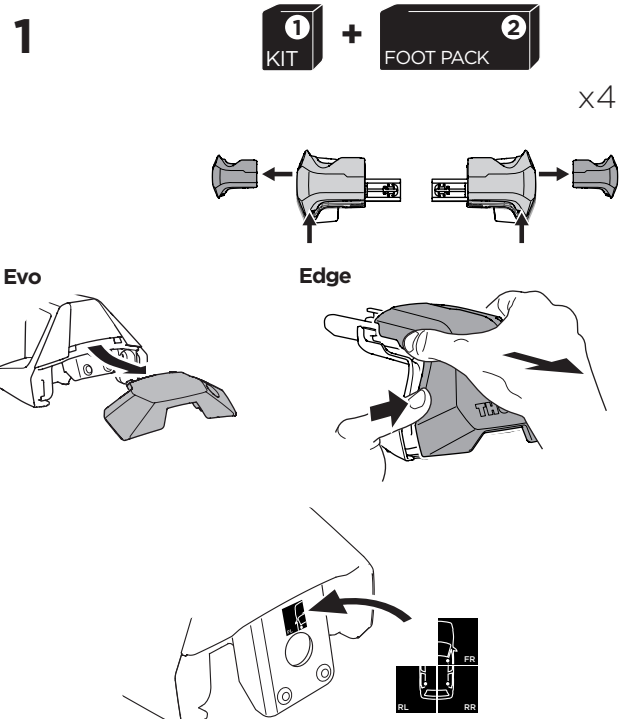

1

Kit 145287

HYUNDAI i20, 5-dr Hatchback, 20-

ISO 11154-E

THULE WingBar Evo	THULE WingBar Edge	THULE WingBar	THULE SquareBar Evo	Evo X (scale)	Edge X (scale)
HYUNDAI i20, 5-dr Hatchback, 20-				35,5	H
THULE ProBar Evo	THULE SlideBar Evo				X (mm/inch)
HYUNDAI i20, 5-dr Hatchback, 20-				1006 mm / 29 5/8"	

THULE WingBar Evo	THULE WingBar Edge	THULE WingBar	THULE SquareBar Evo	Evo Y (scale)	Edge Y (scale)
HYUNDAI i20, 5-dr Hatchback, 20-				33,5	L
THULE ProBar Evo	THULE SlideBar Evo				Y (mm/inch)
HYUNDAI i20, 5-dr Hatchback, 20-				986 mm / 38 7/8"	

	W (mm/inch)	Z (mm/inch)
HYUNDAI i20, 5-dr Hatchback, 20-	700 mm / 27 1/2"	240 mm / 9 1/2"