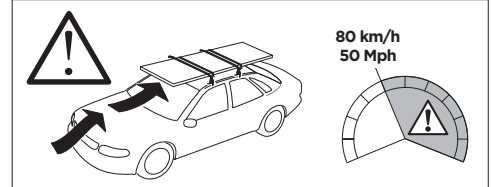

1

Kit 145287

HYUNDAI i20, 5-dr Hatchback, 20-

ISO 11154-E