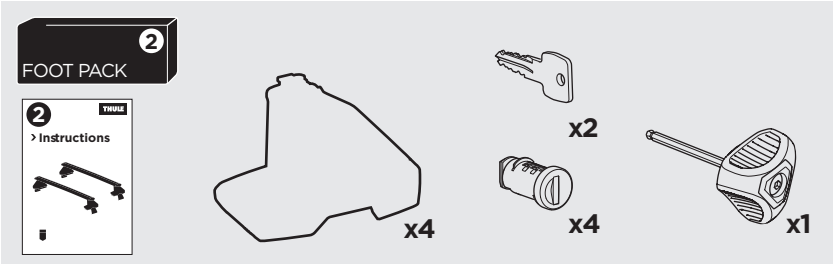

1

Kit 145287

HYUNDAI i20, 5-dr Hatchback, 20-

ISO 11154-E

THULE WingBar Evo	THULE WingBar Edge	THULE WingBar	THULE SquareBar Evo	Evo X (scale)	Edge X (scale)
HYUNDAI i20, 5-dr Hatchback, 20-				35,5	H
THULE ProBar Evo	THULE SlideBar Evo				X (mm/inch)
HYUNDAI i20, 5-dr Hatchback, 20-				1006 mm / 29 5/8"	

THULE WingBar Evo	THULE WingBar Edge	THULE WingBar	THULE SquareBar Evo	Evo Y (scale)	Edge Y (scale)
HYUNDAI i20, 5-dr Hatchback, 20-				33,5	L
THULE ProBar Evo	THULE SlideBar Evo				Y (mm/inch)
HYUNDAI i20, 5-dr Hatchback, 20-				986 mm / 38 7/8"	

	W (mm/inch)	Z (mm/inch)
HYUNDAI i20, 5-dr Hatchback, 20-	700 mm / 27 1/2"	240 mm / 9 1/2"