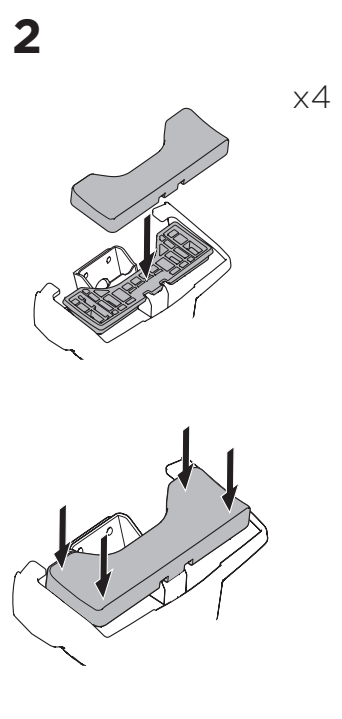

1

Kit 145287

HYUNDAI i20, 5-dr Hatchback, 20-

ISO 11154-E

THULE WingBar Evo	THULE WingBar Edge	THULE WingBar	THULE SquareBar Evo	Evo X (scale)	Edge X (scale)
HYUNDAI i20, 5-dr Hatchback, 20-				35,5	H
THULE ProBar Evo	THULE SlideBar Evo				X (mm/inch)
HYUNDAI i20, 5-dr Hatchback, 20-				1006 mm / 29 5/8"	

THULE WingBar Evo	THULE WingBar Edge	THULE WingBar	THULE SquareBar Evo	Evo Y (scale)	Edge Y (scale)
HYUNDAI i20, 5-dr Hatchback, 20-				33,5	L
THULE ProBar Evo	THULE SlideBar Evo				Y (mm/inch)
HYUNDAI i20, 5-dr Hatchback, 20-				986 mm / 38 7/8"	

	W (mm/inch)	Z (mm/inch)
HYUNDAI i20, 5-dr Hatchback, 20-	700 mm / 27 1/2"	240 mm / 9 1/2"