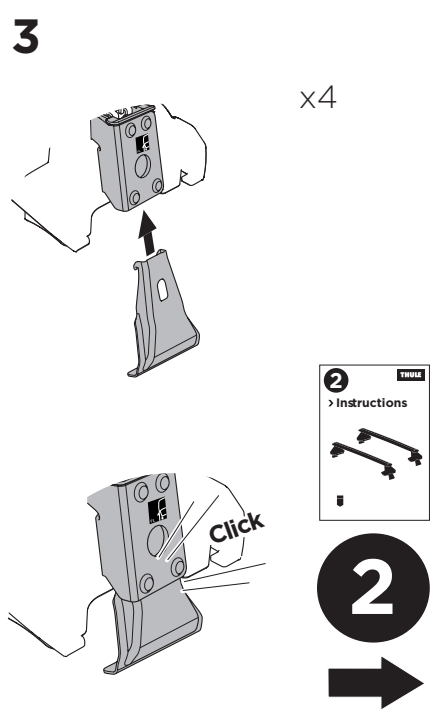

1

Kit 145287

HYUNDAI i20, 5-dr Hatchback, 20-

ISO 11154-E

THULE WingBar Evo	THULE WingBar Edge	THULE WingBar	THULE SquareBar Evo	Evo X (scale)	Edge X (scale)
HYUNDAI i20, 5-dr Hatchback, 20-				35,5	H
THULE ProBar Evo	THULE SlideBar Evo				X (mm/inch)
HYUNDAI i20, 5-dr Hatchback, 20-				1006 mm / 29 5/8"	

THULE WingBar Evo	THULE WingBar Edge	THULE WingBar	THULE SquareBar Evo	Evo Y (scale)	Edge Y (scale)
HYUNDAI i20, 5-dr Hatchback, 20-				33,5	L
THULE ProBar Evo	THULE SlideBar Evo				Y (mm/inch)
HYUNDAI i20, 5-dr Hatchback, 20-				986 mm / 38 7/8"	

	W (mm/inch)	Z (mm/inch)
HYUNDAI i20, 5-dr Hatchback, 20-	700 mm / 27 1/2"	240 mm / 9 1/2"