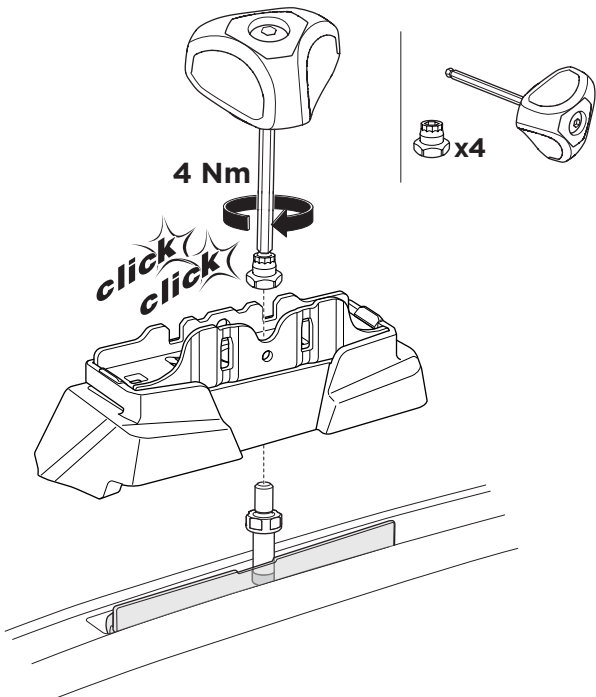

## Kit 187093

BMW 1-Series (F40), 5-dr Hatchback, 20-

ISO 11154-E

This kit is only for vehicles with fixpoint mounting.

3

4

5

6