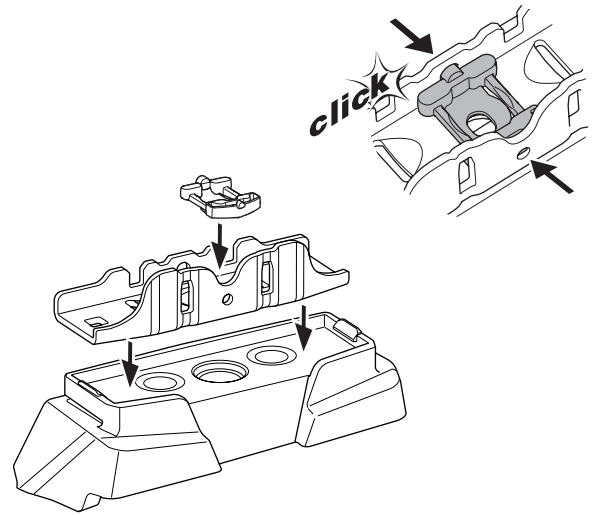

## Kit 187093

BMW 1-Series (F40), 5-dr Hatchback, 20-

ISO 11154-E

This kit is only for vehicles with fixpoint mounting.

3

4

5

6