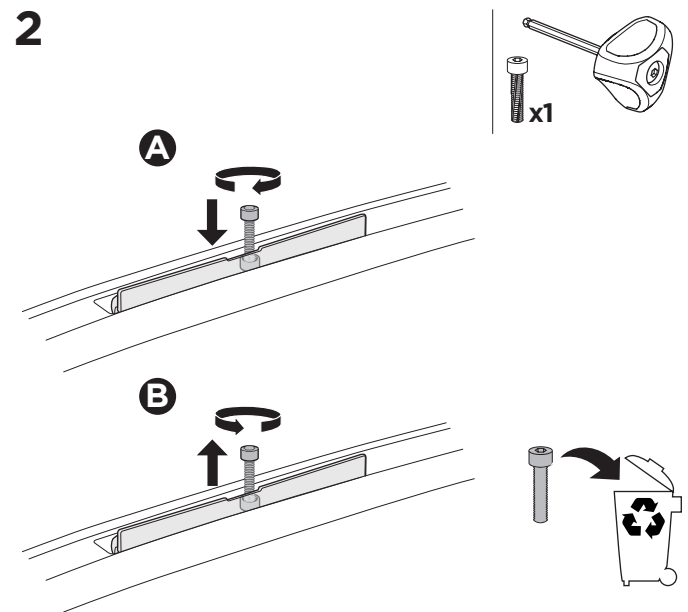

## Kit 187093

BMW 1-Series (F40), 5-dr Hatchback, 20-

ISO 11154-E

This kit is only for vehicles with fixpoint mounting.

3

4

5

6