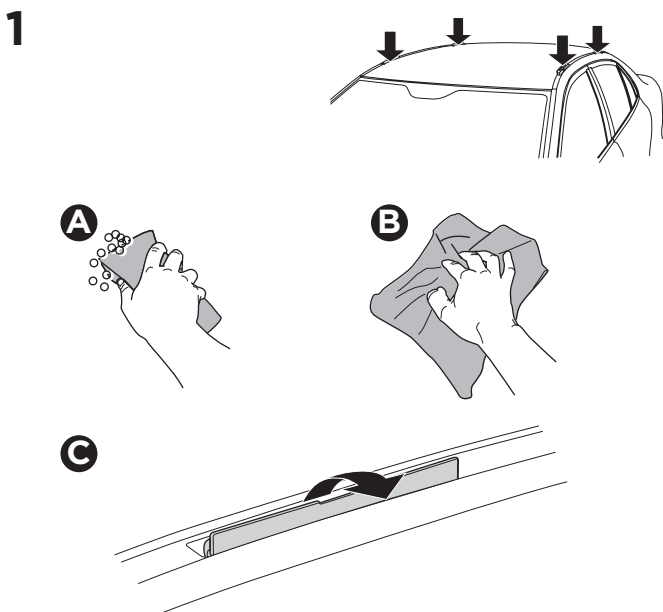

## Kit 187093

BMW 1-Series (F40), 5-dr Hatchback, 20-

ISO 11154-E

This kit is only for vehicles with fixpoint mounting.

3

4

5

6