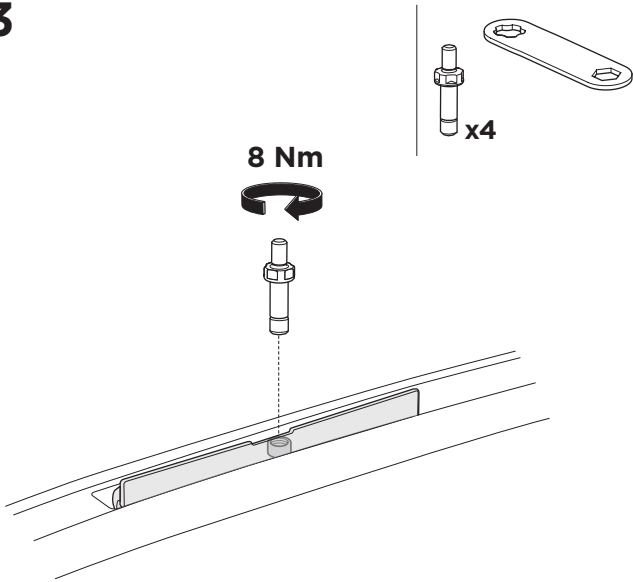

## Kit 187093

BMW 1-Series (F40), 5-dr Hatchback, 20-

ISO 11154-E

This kit is only for vehicles with fixpoint mounting.

3

4

5

6