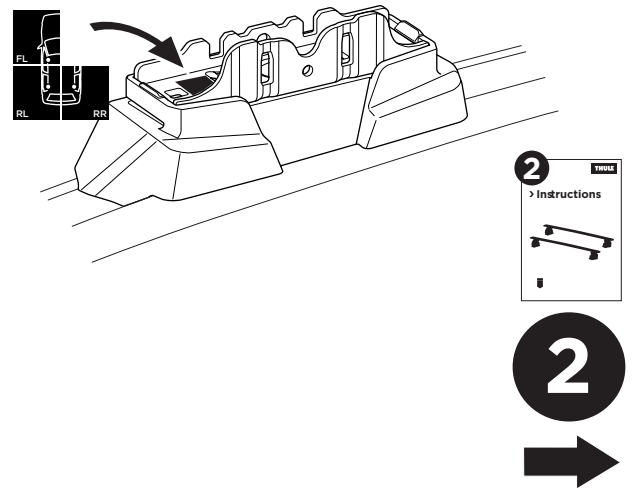

## Kit 187093

BMW 1-Series (F40), 5-dr Hatchback, 20-

ISO 11154-E

This kit is only for vehicles with fixpoint mounting.

3

4

5

6