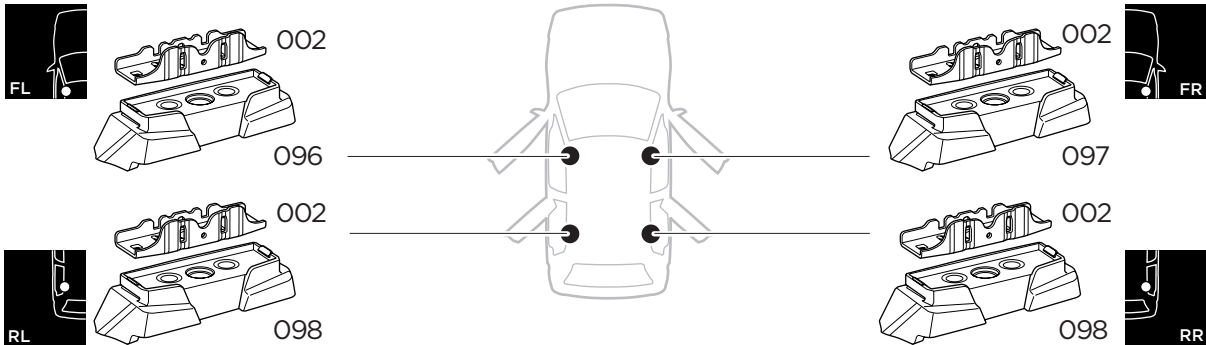

## Kit 187093

BMW 1-Series (F40), 5-dr Hatchback, 20-

ISO 11154-E

This kit is only for vehicles with fixpoint mounting.

3

4

5

6