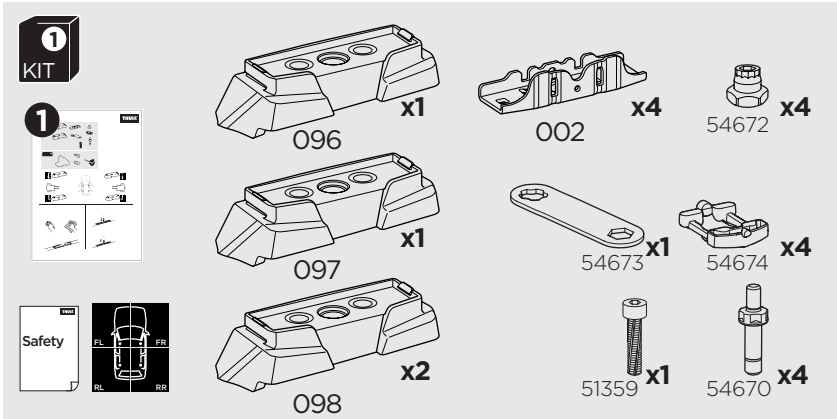

## Kit 187093

BMW 1-Series (F40), 5-dr Hatchback, 20-

ISO 11154-E

This kit is only for vehicles with fixpoint mounting.

3

4

5

6