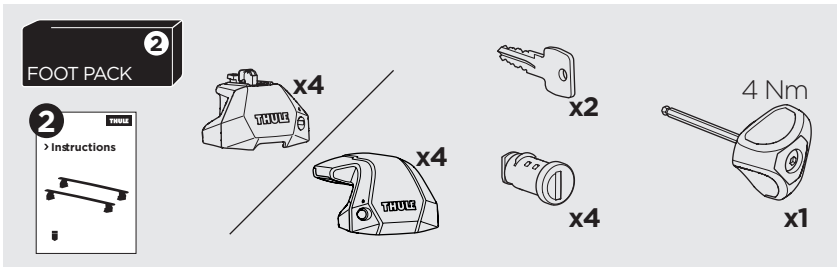

## Kit 187093

BMW 1-Series (F40), 5-dr Hatchback, 20-

ISO 11154-E

This kit is only for vehicles with fixpoint mounting.

3

4

5

6