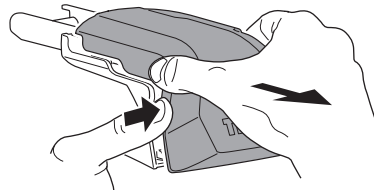

1

Kit 186009

AUDI Q4, 5-dr SUV, 21-
VOLKSWAGEN ID.4, 5-dr SUV, 21-
VOLKSWAGEN Passat Alltrack, 5-dr Estate, 15-
VOLKSWAGEN Passat Variant, 5-dr Estate, 15-

ISO 11154-E

This kit is only for vehicles with flush railing.

1

Evo

Edge

2

3

4

5

2