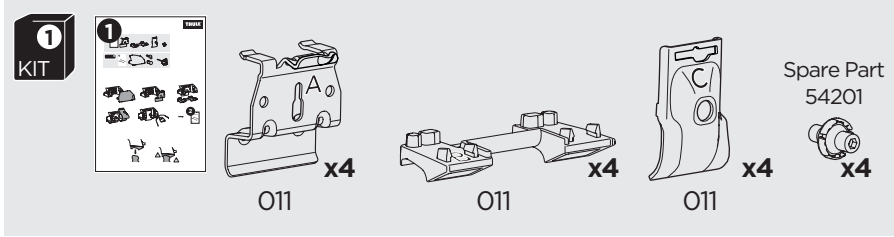

1

Kit 186009

AUDI Q4, 5-dr SUV, 21-
VOLKSWAGEN ID.4, 5-dr SUV, 21-
VOLKSWAGEN Passat Alltrack, 5-dr Estate, 15-
VOLKSWAGEN Passat Variant, 5-dr Estate, 15-

ISO 11154-E

This kit is only for vehicles with flush railing.