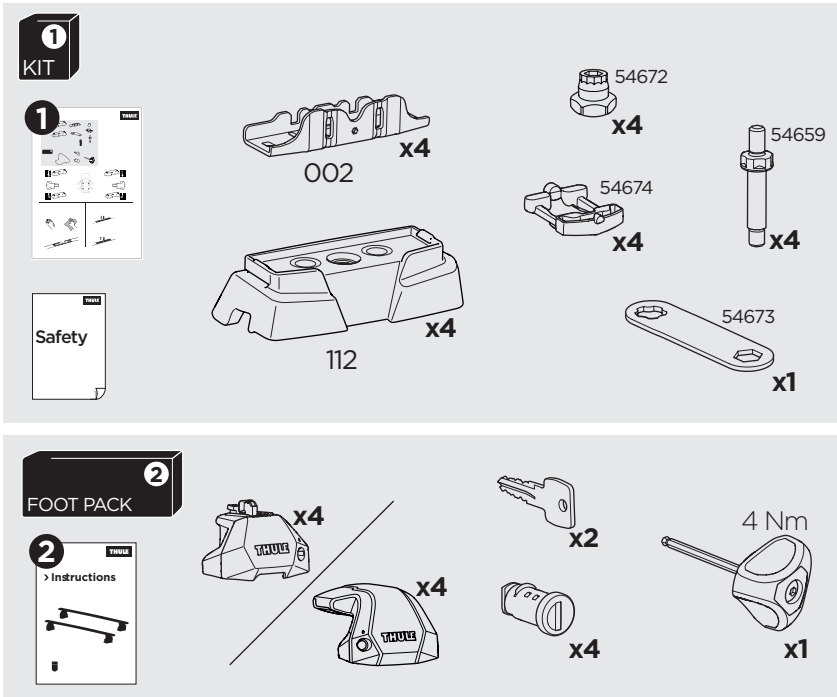

# 1

ISO 11154-E

This kit is only for vehicles with fixpoint mounting.

3

4