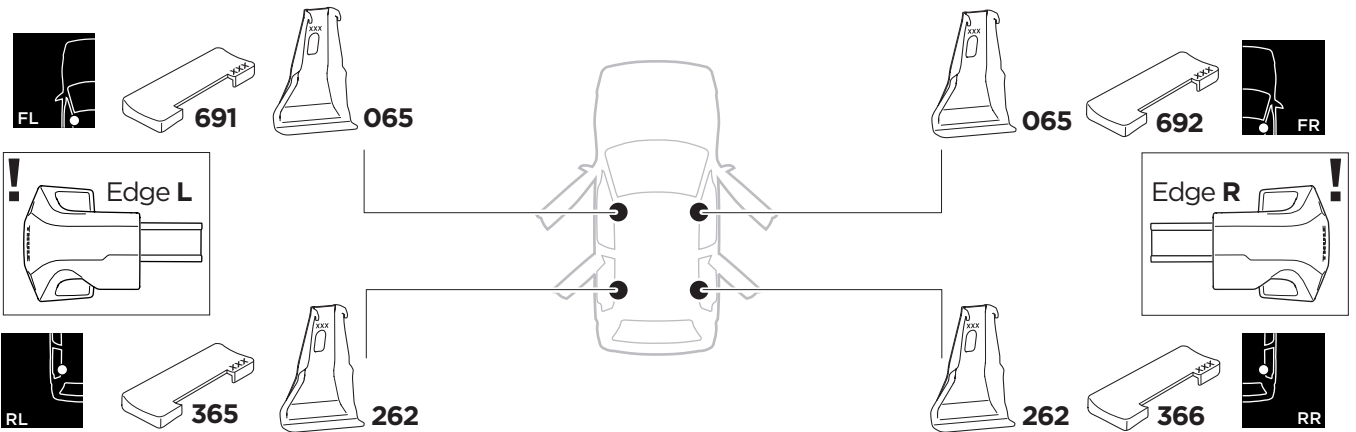

1

Kit 145215

HYUNDAI Kona, 5-dr SUV, 17-23*

*without roof railing

ISO 11154-E

THULE WingBar Evo	THULE WingBar Edge	THULE WingBar	THULE SquareBar Evo	Evo X (scale)	Edge X (scale)
HYUNDAI Kona, 5-dr SUV, 17-23*				39	A
THULE ProBar Evo	THULE SlideBar Evo				X (mm/inch)
HYUNDAI Kona, 5-dr SUV, 17-23*				1041 mm / 41"	

THULE WingBar Evo	THULE WingBar Edge	THULE WingBar	THULE SquareBar Evo	Evo Y (scale)	Edge Y (scale)
HYUNDAI Kona, 5-dr SUV, 17-23*				33,5	L
THULE ProBar Evo	THULE SlideBar Evo				Y (mm/inch)
HYUNDAI Kona, 5-dr SUV, 17-23*				986 mm / 38 7/8"	

	W (mm/inch)	Z (mm/inch)
HYUNDAI Kona, 5-dr SUV, 17-23*	680 mm / 26 3/4"	350 mm / 13 3/4"