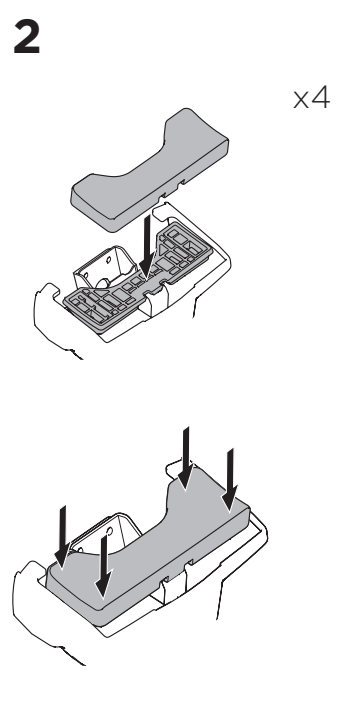

1

Kit 145215

HYUNDAI Kona, 5-dr SUV, 17-23*

*without roof railing

ISO 11154-E

THULE WingBar Evo	THULE WingBar Edge	THULE WingBar	THULE SquareBar Evo	Evo X (scale)	Edge X (scale)
HYUNDAI Kona, 5-dr SUV, 17-23*				39	A
THULE ProBar Evo	THULE SlideBar Evo				X (mm/inch)
HYUNDAI Kona, 5-dr SUV, 17-23*				1041 mm / 41"	

THULE WingBar Evo	THULE WingBar Edge	THULE WingBar	THULE SquareBar Evo	Evo Y (scale)	Edge Y (scale)
HYUNDAI Kona, 5-dr SUV, 17-23*				33,5	L
THULE ProBar Evo	THULE SlideBar Evo				Y (mm/inch)
HYUNDAI Kona, 5-dr SUV, 17-23*				986 mm / 38 7/8"	

	W (mm/inch)	Z (mm/inch)
HYUNDAI Kona, 5-dr SUV, 17-23*	680 mm / 26 3/4"	350 mm / 13 3/4"