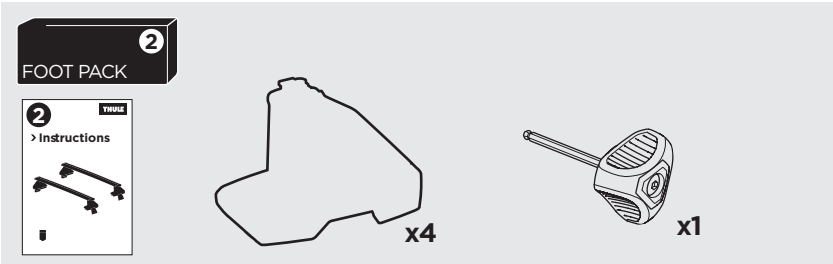

1

Kit 145215

HYUNDAI Kona, 5-dr SUV, 17-23*

*without roof railing

ISO 11154-E

THULE WingBar Evo	THULE WingBar Edge	THULE WingBar	THULE SquareBar Evo	Evo X (scale)	Edge X (scale)
HYUNDAI Kona, 5-dr SUV, 17-23*				39	A
THULE ProBar Evo	THULE SlideBar Evo				X (mm/inch)
HYUNDAI Kona, 5-dr SUV, 17-23*				1041 mm / 41"	

THULE WingBar Evo	THULE WingBar Edge	THULE WingBar	THULE SquareBar Evo	Evo Y (scale)	Edge Y (scale)
HYUNDAI Kona, 5-dr SUV, 17-23*				33,5	L
THULE ProBar Evo	THULE SlideBar Evo				Y (mm/inch)
HYUNDAI Kona, 5-dr SUV, 17-23*				986 mm / 38 7/8"	

	W (mm/inch)	Z (mm/inch)
HYUNDAI Kona, 5-dr SUV, 17-23*	680 mm / 26 3/4"	350 mm / 13 3/4"