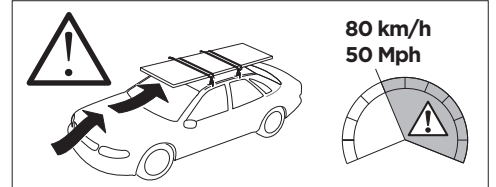

1

Kit 145215

HYUNDAI Kona, 5-dr SUV, 17-23*

*without roof railing

ISO 11154-E

THULE WingBar Evo	THULE WingBar Edge	THULE WingBar	THULE SquareBar Evo	Evo X (scale)	Edge X (scale)
HYUNDAI Kona, 5-dr SUV, 17-23*				39	A
THULE ProBar Evo	THULE SlideBar Evo				X (mm/inch)
HYUNDAI Kona, 5-dr SUV, 17-23*				1041 mm / 41"	

THULE WingBar Evo	THULE WingBar Edge	THULE WingBar	THULE SquareBar Evo	Evo Y (scale)	Edge Y (scale)
HYUNDAI Kona, 5-dr SUV, 17-23*				33,5	L
THULE ProBar Evo	THULE SlideBar Evo				Y (mm/inch)
HYUNDAI Kona, 5-dr SUV, 17-23*				986 mm / 38 7/8"	

	W (mm/inch)	Z (mm/inch)
HYUNDAI Kona, 5-dr SUV, 17-23*	680 mm / 26 3/4"	350 mm / 13 3/4"