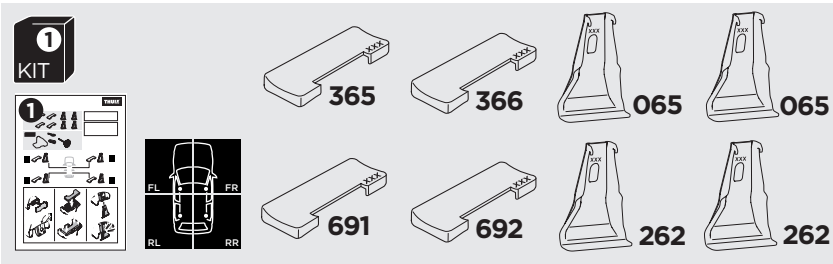

1

Kit 145215

HYUNDAI Kona, 5-dr SUV, 17-23*

*without roof railing

ISO 11154-E

THULE WingBar Evo	THULE WingBar Edge	THULE WingBar	THULE SquareBar Evo	Evo X (scale)	Edge X (scale)
HYUNDAI Kona, 5-dr SUV, 17-23*				39	A
THULE ProBar Evo	THULE SlideBar Evo				X (mm/inch)
HYUNDAI Kona, 5-dr SUV, 17-23*				1041 mm / 41"	

THULE WingBar Evo	THULE WingBar Edge	THULE WingBar	THULE SquareBar Evo	Evo Y (scale)	Edge Y (scale)
HYUNDAI Kona, 5-dr SUV, 17-23*				33,5	L
THULE ProBar Evo	THULE SlideBar Evo				Y (mm/inch)
HYUNDAI Kona, 5-dr SUV, 17-23*				986 mm / 38 7/8"	

	W (mm/inch)	Z (mm/inch)
HYUNDAI Kona, 5-dr SUV, 17-23*	680 mm / 26 3/4"	350 mm / 13 3/4"