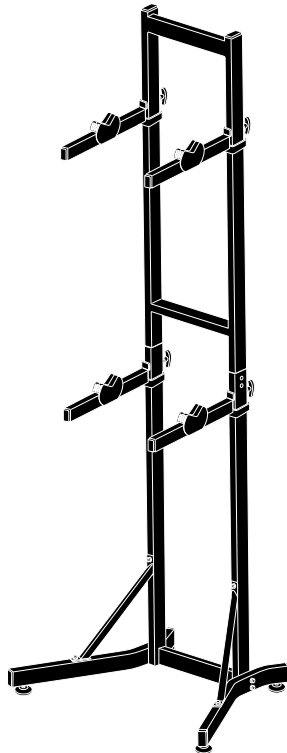

➤ Instructions

Thule Bike Stacker

578101

x1

x1

x1

x4

10 mm

x4

x4

x4

1

65 mm  **x 4**

 **x 4**

x 1

x 1

x 1

x 1

x 1

2

10 mm  x 4

 x 4

 x 1

 x 1

3

 x 4

4

x1

5

x 4

x 4

6