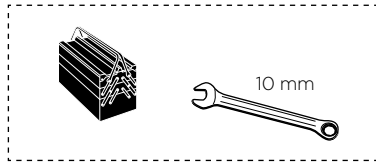

➤ Instructions

Thule Bike Stacker

578101

x1

x1

x1

x4

10 mm

x4

x4

x4

1

65 mm  **x 4**

 **x 4**

x 1

x 1