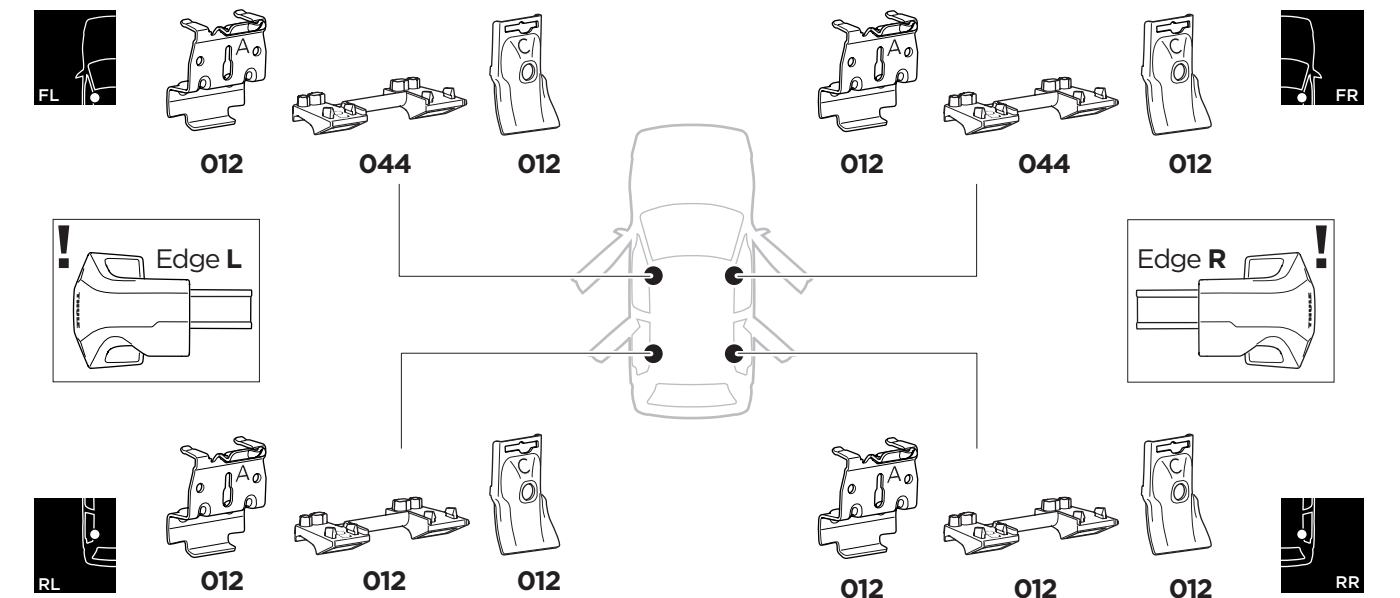

1

Kit 186011

CITROËN C4 Grand Picasso, 5-dr MPV, 14-
CITROËN Grand C4 Spacetourer, 5-dr MPV, 14-

ISO 11154-E

This kit is only for vehicles with flush railing.

1
KIT

O12 x4

O12 x2

O12 x4

O44 x2

Spare Part 54201 x4

Max: 50 kg / 110 lbs

Max 130 km/h
80 Mph

2
FOOT PACK

x4

x2

4 Nm x1

80 km/h
50 Mph

1
KIT

+

2
FOOT PACK

1

Evo

Edge

2

2

Instructions