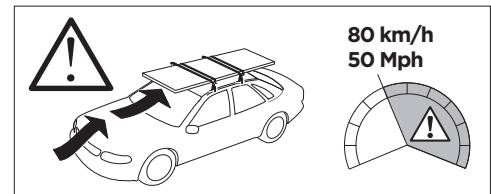

1

Kit 186020

MERCEDES GLC, 5-dr SUV, 15-

ISO 11154-E

This kit is only for vehicles with flush railing.

1

Evo

Edge