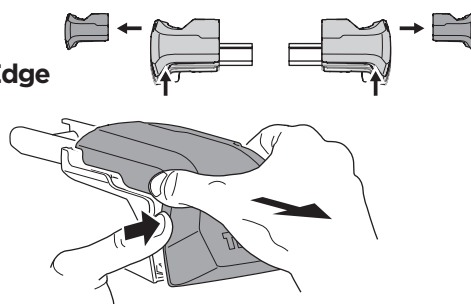

1

Kit 186020

MERCEDES GLC, 5-dr SUV, 15-

ISO 11154-E

This kit is only for vehicles with flush railing.

1

Evo

Edge