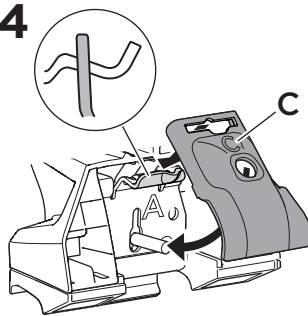

1

Kit 186020

MERCEDES GLC, 5-dr SUV, 15-

ISO 11154-E

This kit is only for vehicles with flush railing.

1

Evo

Edge

2

3

4

5

2