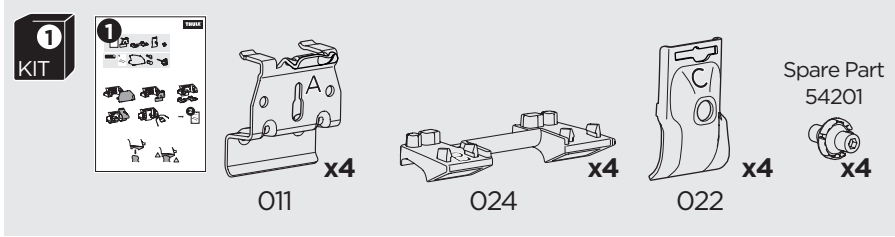

1

Kit 186020

MERCEDES GLC, 5-dr SUV, 15-

ISO 11154-E

This kit is only for vehicles with flush railing.

1

Evo

Edge