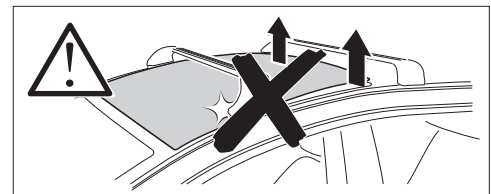

ISO 11154-E

This kit is only for vehicles with flush railing.

1 KIT

O35 x4   O22 x4   O20 x4   Spare Part 54201 x4

Max: 75 kg / 165 lbs

Max 130 km/h 80 Mph

2 FOOT PACK

x4   x2   4 Nm   x1

80 km/h 50 Mph