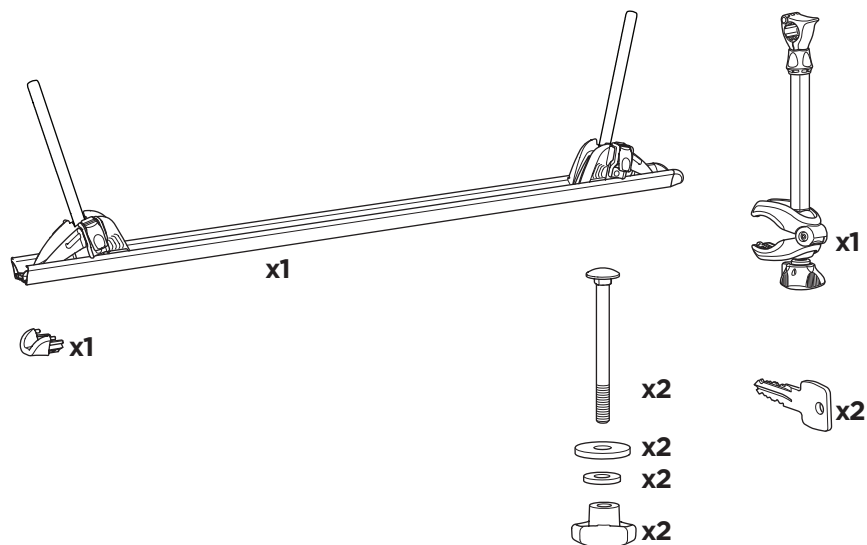

CITY CRASH

Complies with ISO norm

i

Max 30 kg

22-80 mm

x3 =

Max 60 kg

1