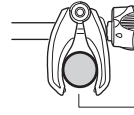

CITY CRASH

Complies with ISO norm

i

*** Max 15 kg**

22-80 mm

 x4 = **Max 60 kg** 

Max 30 kg

1st