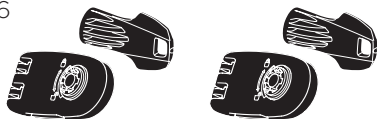

Thule One-Key System

450400  (x4)

450600  (x6)

450800  (x8)

451200  (x12)

451600  (x16)

Thule Wheel Strap Locks

986