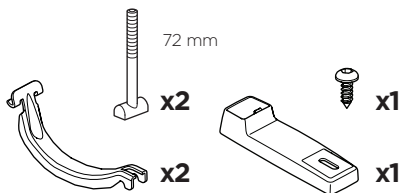

› Instructions

Thule FastRide & TopRide
Around-the-bar Adapter
889900

Thule TopRide

Thule FastRide

1

2

A

B

3

A

B

C

Alt 1.

Alt 2.

D

Alt 1.