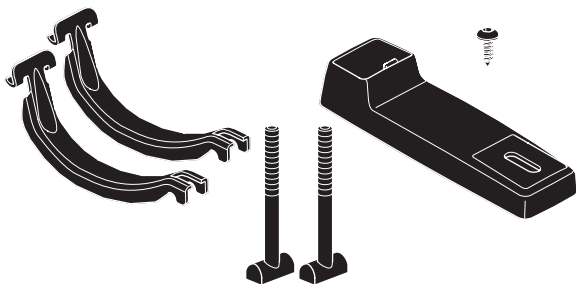

› Instructions

Thule FastRide & TopRide
Around-the-bar Adapter
889900

Thule TopRide

Thule FastRide

1

2

A

B