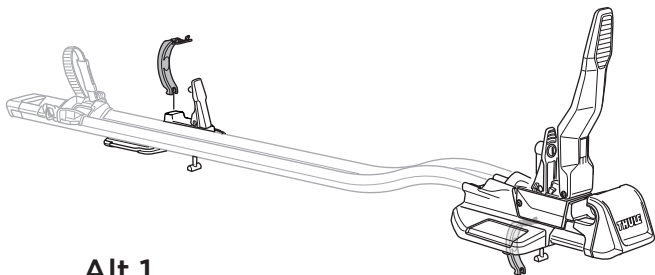

› Instructions

Thule FastRide & TopRide
Around-the-bar Adapter
889900

Thule TopRide

Thule FastRide

1

2

A

B

3

A

B

C

Alt 1.

Alt 2.

D

Alt 1.

Alt 2.

Alt 1.

**THULE
SquareBar Evo**

Alt 2.

Aluminium Bar

4

5

A