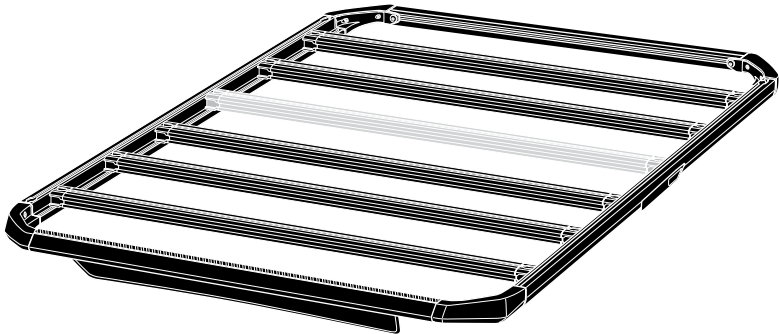

➤ Instructions

Thule Caprock

S/M/L/XL/TB Short/TB Long/XXL

S, 611001: 22.2 kg/48.9 lbs

M, 611002: 24.2 kg/53.4 lbs

L, 611003: 28.2 kg/26.2 lbs

XL, 611004: 26.2 kg/57.8 lbs

TB Long, 611005: 33.6 kg/74.1 lbs

XXL, 611006: 31.0 kg/68.3 lbs

TB Short, 611015: 29.0 kg/63.9 lbs

	MAX  Kg/lbs				
Roof Rack	75/165	100/220	112.5/248	150/330	No Fit
Thule Evo Fixpoint 	X				
Thule Evo Flush Rail 	X				
Thule Rain Gutter 	X				
Thule Evo Raised Rail 		X			
Thule Caprock Crossbar Kit		X			
Thule Evo Fixpoint 		X			
Thule Rain Gutter 		X			
Thule Xsporter Pro Low		X			
Thule Xsporter Pro 500XT			X		
Thule Xsporter Pro Mid				X	
Thule Xsporter Pro Shift				X	
Thule Clamping System					X