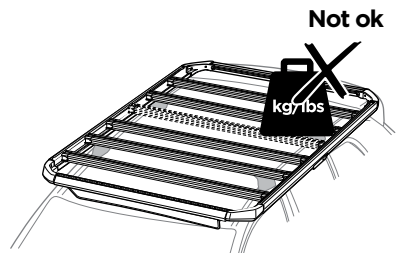

MAX Kg/lbs				
Roof Rack	75/165	100/220	112.5/248	150/330	No Fit
Thule Evo Fixpoint	X				
Thule Evo Flush Rail	X				
Thule Rain Gutter	X				
Thule Evo Raised Rail		X			
Thule Caprock Crossbar Kit		X			
Thule Evo Fixpoint		X			
Thule Rain Gutter		X			
Thule Xsporter Pro Low		X			
Thule Xsporter Pro 500XT			X		
Thule Xsporter Pro Mid				X	
Thule Xsporter Pro Shift				X	
Thule Clamping System					X

+

+

=