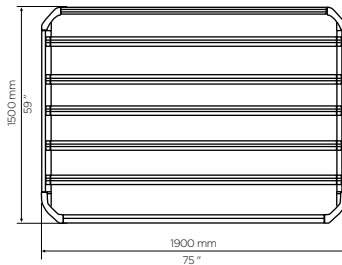

➤ Instructions

Thule Caprock

S/M/L/XL/TB Short/TB Long/XXL

S, 611001: 22.2 kg/48.9 lbs

M, 611002: 24.2 kg/53.4 lbs

L, 611003: 28.2 kg/26.2 lbs

XL, 611004: 26.2 kg/57.8 lbs

TB Long, 611005: 33.6 kg/74.1 lbs

XXL, 611006: 31.0 kg/68.3 lbs

TB Short, 611015: 29.0 kg/63.9 lbs

	MAX  Kg/lbs				
Roof Rack	75/165	100/220	112.5/248	150/330	No Fit
Thule Evo Fixpoint 	X				
Thule Evo Flush Rail 	X				
Thule Rain Gutter 	X				
Thule Evo Raised Rail 		X			
Thule Caprock Crossbar Kit		X			
Thule Evo Fixpoint 		X			
Thule Rain Gutter 		X			
Thule Xsporter Pro Low		X			
Thule Xsporter Pro 500XT			X		
Thule Xsporter Pro Mid				X	
Thule Xsporter Pro Shift				X	
Thule Clamping System					X

***2-3** 

4

5

***2-3**

i

611001	466 mm / 18 3/8"
611002	551 mm / 21 11/16"
611003	551 mm / 21 11/16"
611004	626 mm / 24 5/8"
611005	751 mm / 29 9/16"
611006	626 mm / 24 5/8"
611015	751 mm / 29 9/16"

6

7