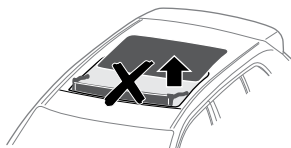

500 km/310 Miles →

+