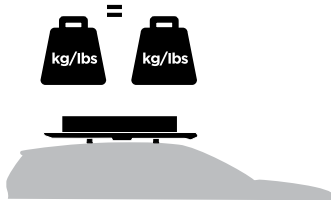

MAX Kg/lbs				
Roof Rack	75/165	100/220	112.5/248	150/330	No Fit
Thule Evo Fixpoint	X				
Thule Evo Flush Rail	X				
Thule Rain Gutter	X				
Thule Evo Raised Rail		X			
Thule Caprock Crossbar Kit		X			
Thule Evo Fixpoint		X			
Thule Rain Gutter		X			
Thule Xsporter Pro Low		X			
Thule Xsporter Pro 500XT			X		
Thule Xsporter Pro Mid				X	
Thule Xsporter Pro Shift				X	
Thule Clamping System					X

+

+

=