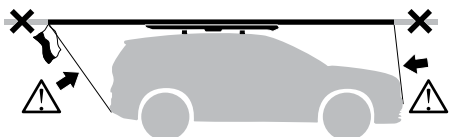

500 km/310 Miles →

+

*2-3

- DK Kun nogle få omgange
- NO Bare noen få omdreininger
- FI Vain muutama kierros
- IS Aðeins nokkrir snúningar
- ET Ainult mõni pööre
- LV Tikai dažī apgrīzieni
- LT Tik keli pasukimai
- RU Только несколько оборотов
- UK Лише декілька обертів
- PL Wystarczy kilka obrotów
- CS Pouze několik otáček
- HU Csak néhány fordítás
- RO Doar câteva rotiri
- SK Len niekoľko otáčok

- SL Le nekaj obratov
- BG Само няколко завъртания
- HR Samo nekoliko okreta
- EL Μόνο λίγες περιστροφές
- TR Yalnızca birkaç tur
- MT Hanya beberapa putaran
- HE רק מספר סיבובים
- AR بعض دورات فقط

- ZH (CN) 仅几圈
- ZH (TR) 只需轉幾圈
- JA わずか数ターン
- KO 몇 번만 돌리면 됨
- TH เพียงสองสามรอบ
- MS Ftit dawriet biss

EN Only a few turns

FR Quelques tours uniquement

ES Sólo algunas vueltas

DE Nur wenige Umdrehungen

NL Slechts enkele slagen

PT Apenas algumas voltas

IT Solo qualche giro

SV Endast några varv