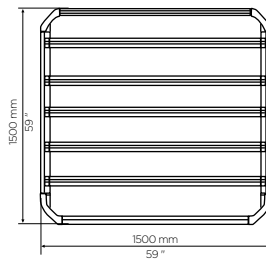

➤ Instructions

Thule Caprock

S/M/L/XL/TB Short/TB Long/XXL

S, 611001: 22.2 kg/48.9 lbs

M, 611002: 24.2 kg/53.4 lbs

L, 611003: 28.2 kg/26.2 lbs

XL, 611004: 26.2 kg/57.8 lbs

TB Long, 611005: 33.6 kg/74.1 lbs

XXL, 611006: 31.0 kg/68.3 lbs

TB Short, 611015: 29.0 kg/63.9 lbs

	MAX  Kg/lbs				
Roof Rack	75/165	100/220	112.5/248	150/330	No Fit
Thule Evo Fixpoint 	X				
Thule Evo Flush Rail 	X				
Thule Rain Gutter 	X				
Thule Evo Raised Rail 		X			
Thule Caprock Crossbar Kit		X			
Thule Evo Fixpoint 		X			
Thule Rain Gutter 		X			
Thule Xsporter Pro Low		X			
Thule Xsporter Pro 500XT			X		
Thule Xsporter Pro Mid				X	
Thule Xsporter Pro Shift				X	
Thule Clamping System					X

***2-3** 

4

5

***2-3**

i

611001	466 mm / 18 3/8"
611002	551 mm / 21 11/16"
611003	551 mm / 21 11/16"
611004	626 mm / 24 5/8"
611005	751 mm / 29 9/16"
611006	626 mm / 24 5/8"
611015	751 mm / 29 9/16"

6

7