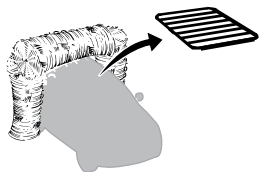

500 km/310 Miles →

+