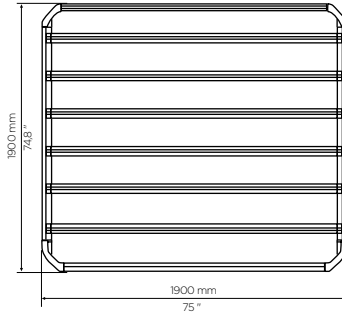

➤ Instructions

Thule Caprock

S/M/L/XL/TB Short/TB Long/XXL

S, 611001: 22.2 kg/48.9 lbs

M, 611002: 24.2 kg/53.4 lbs

L, 611003: 28.2 kg/26.2 lbs

XL, 611004: 26.2 kg/57.8 lbs

TB Long, 611005: 33.6 kg/74.1 lbs

XXL, 611006: 31.0 kg/68.3 lbs

TB Short, 611015: 29.0 kg/63.9 lbs

	MAX  Kg/lbs				
Roof Rack	75/165	100/220	112.5/248	150/330	No Fit
Thule Evo Fixpoint 	X				
Thule Evo Flush Rail 	X				
Thule Rain Gutter 	X				
Thule Evo Raised Rail 		X			
Thule Caprock Crossbar Kit		X			
Thule Evo Fixpoint 		X			
Thule Rain Gutter 		X			
Thule Xsporter Pro Low		X			
Thule Xsporter Pro 500XT			X		
Thule Xsporter Pro Mid				X	
Thule Xsporter Pro Shift				X	
Thule Clamping System					X

***2-3** 

4

5

***2-3**

i

611001	466 mm / 18 3/8"
611002	551 mm / 21 11/16"
611003	551 mm / 21 11/16"
611004	626 mm / 24 5/8"
611005	751 mm / 29 9/16"
611006	626 mm / 24 5/8"
611015	751 mm / 29 9/16"

6

7