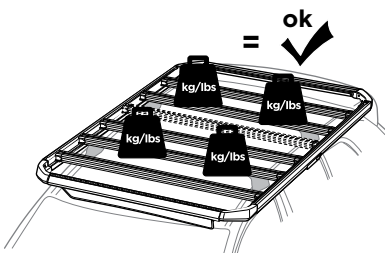

MAX Kg/lbs				
Roof Rack	75/165	100/220	112.5/248	150/330	No Fit
Thule Evo Fixpoint	X				
Thule Evo Flush Rail	X				
Thule Rain Gutter	X				
Thule Evo Raised Rail		X			
Thule Caprock Crossbar Kit		X			
Thule Evo Fixpoint		X			
Thule Rain Gutter		X			
Thule Xsporter Pro Low		X			
Thule Xsporter Pro 500XT			X		
Thule Xsporter Pro Mid				X	
Thule Xsporter Pro Shift				X	
Thule Clamping System					X

+

+

=