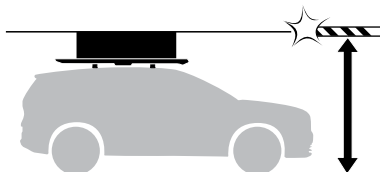

500 km/310 Miles →

+

*2-3

- DK Kun nogle få omgange
- NO Bare noen få omdreininger
- FI Vain muutama kierros
- IS Aðeins nokkrir snúningar
- ET Ainult mõni pööre
- LV Tikai dažī apgrīzieni
- LT Tik keli pasukimai
- RU Только несколько оборотов
- UK Лише декілька обертів
- PL Wystarczy kilka obrotów
- CS Pouze několik otáček
- HU Csak néhány fordítás
- RO Doar câteva rotiri
- SK Len niekoľko otáčok

- SL Le nekaj obratov
- BG Само няколко завъртания
- HR Samo nekoliko okreta
- EL Μόνο λίγες περιστροφές
- TR Yalnızca birkaç tur
- MT Hanya beberapa putaran
- HE רק מספר סיבובים
- AR بعض دورات فقط

- ZH (CN) 仅几圈
- ZH (TR) 只需轉幾圈
- JA わずか数ターン
- KO 몇 번만 돌리면 됨
- TH เพียงสองสามรอบ
- MS Ftit dawriet biss

EN Only a few turns

FR Quelques tours uniquement

ES Sólo algunas vueltas

DE Nur wenige Umdrehungen

NL Slechts enkele slagen

PT Apenas algumas voltas

IT Solo qualche giro

SV Endast några varv