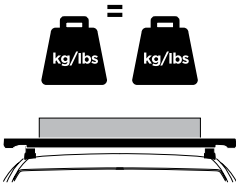

MAX Kg/lbs				
Roof Rack	75/165	100/220	112.5/248	150/330	No Fit
Thule Evo Fixpoint	X				
Thule Evo Flush Rail	X				
Thule Rain Gutter	X				
Thule Evo Raised Rail		X			
Thule Caprock Crossbar Kit		X			
Thule Evo Fixpoint		X			
Thule Rain Gutter		X			
Thule Xsporter Pro Low		X			
Thule Xsporter Pro 500XT			X		
Thule Xsporter Pro Mid				X	
Thule Xsporter Pro Shift				X	
Thule Clamping System					X

+

+

=