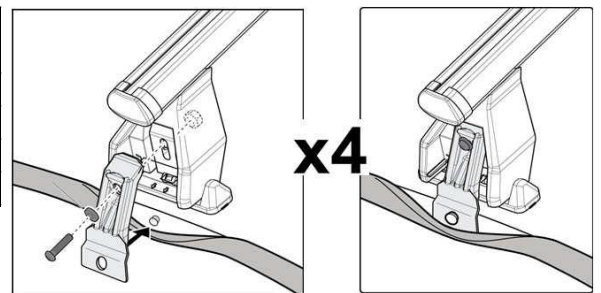

MODEL CAR	DOORS	MODEL YEAR
Croma	4	85>96
Thema	4	84>94
900	5	91>97
9-5	4	97>12

4 M6x18 include - included  
Kit ricambio - Replacement Kit