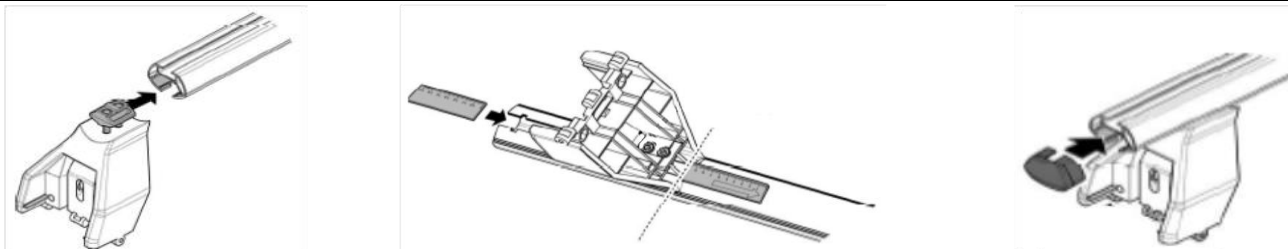

**1**

MANUFACTURER	MODEL CAR	DOORS	MODEL YEAR	D1	D2
RENAULT	Megane Scenic	5	97>99	3,8	3,8

**2**

**x4**

**3**

MANUFACTURER	MODEL CAR	DOORS	MODEL YEAR	B1	B2
RENAULT	Megane Scenic	5	97>99	1	2

4

5

6

MANUFACTURER	MODEL CAR	DOORS	MODEL YEAR	A1	A2
RENAULT	Megane Scenic	5	97>99	25	35

X = predisposizione originale /original arrangement