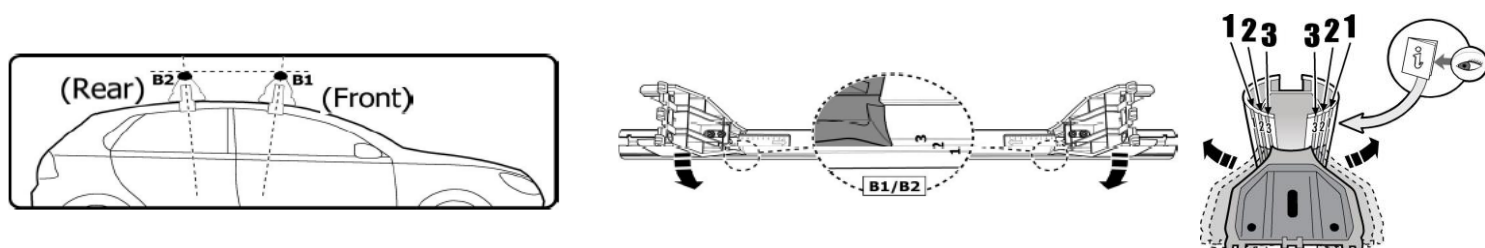

**1**

MANUFACTURER	MODEL CAR	DOORS	MODEL YEAR	D1	D2
RENAULT	Megane Scenic	5	97>99	3,8	3,8

**2**

**x4**

**3**

MANUFACTURER	MODEL CAR	DOORS	MODEL YEAR	B1	B2
RENAULT	Megane Scenic	5	97>99	1	2

4

5

6

MANUFACTURER	MODEL CAR	DOORS	MODEL YEAR	A1	A2
RENAULT	Megane Scenic	5	97>99	25	35

X = predisposizione originale /original arrangement