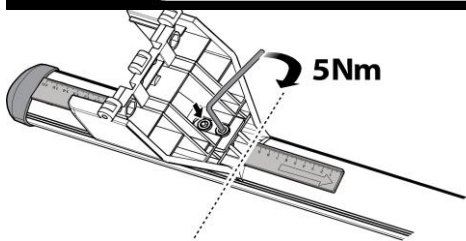

4

x4

5

MODEL CAR	DOORS	MODEL YEAR
Golf III (1H)	3	91>99
Golf III (1H)	5	91>99
Vento	4	92>97

MODEL CAR	DOORS	MODEL YEAR
Córdoba I	4	93>02
Ibiza II		93>02

MODEL CAR	DOORS	MODEL YEAR
Astra (G)	4	98>04
Corsa / Vita (B)		93>00
Corsa / Vita (C)		00>06
Megane I Station Wagon	5	95>03