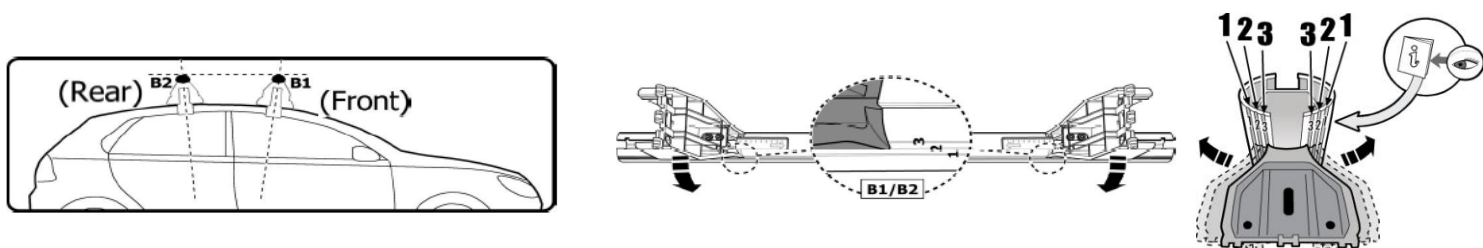

**1**

MANUFACTURER	MODEL CAR	DOORS	MODEL YEAR	D1	D2
VOLKSWAGEN	Golf IV	3	98>03	11,3	12,2

**2**

**x4**

**3**

MANUFACTURER	MODEL CAR	DOORS	MODEL YEAR	B1	B2
VOLKSWAGEN	Golf IV	3	98>03	2	2

**4**

**x4**

**5**

**(Front)**

Front  
X

35  
2X

**6**

**(Rear)**

Rear  
Y

1R  
2X