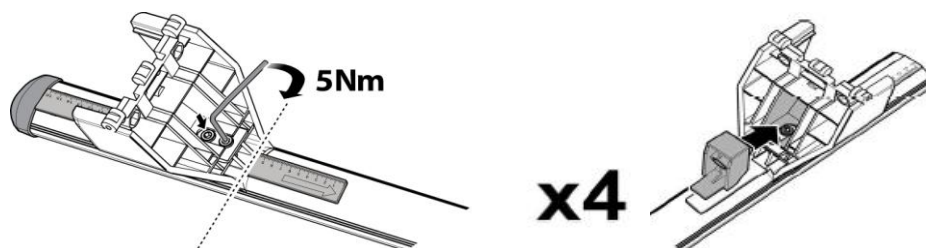

**1**

MANUFACTURER	MODEL CAR	DOORS	MODEL YEAR	D1	D2
VOLKSWAGEN	Golf IV	3	98>03	11,3	12,2

**2**

**x4**

**3**

MANUFACTURER	MODEL CAR	DOORS	MODEL YEAR	B1	B2
VOLKSWAGEN	Golf IV	3	98>03	2	2

**4**

**x4**

**5**

**(Front)**

Front  
X

35  
2X

**6**

**(Rear)**

Rear  
Y

1R  
2X