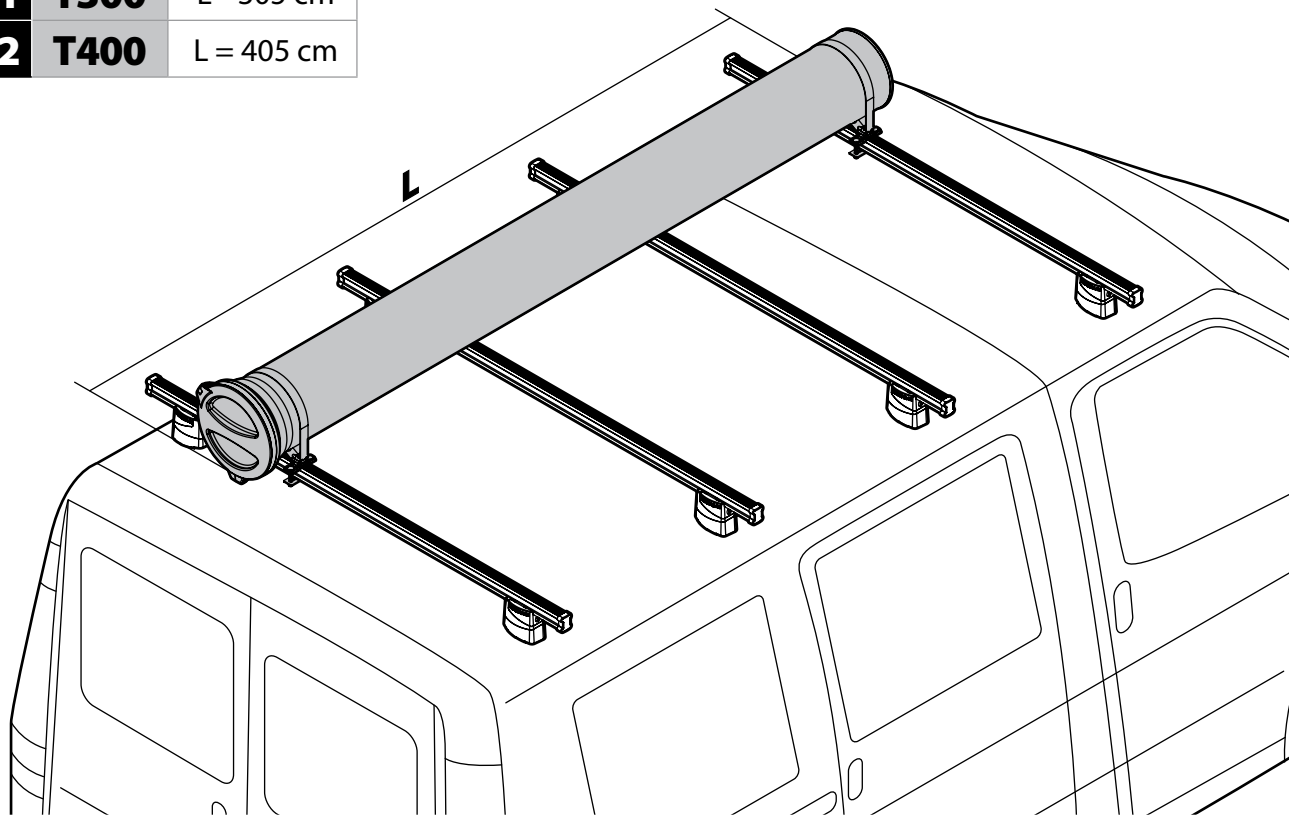

OPTIONALS PER / FOR / FÜR:

Kargo series

Acciaio / Steel

Kargo-Plus
series

Alluminio / Aluminium

KARGO-TUBE

N11050 T200 L = 205 cm

N11051 T300 L = 305 cm

N11052 T400 L = 405 cm