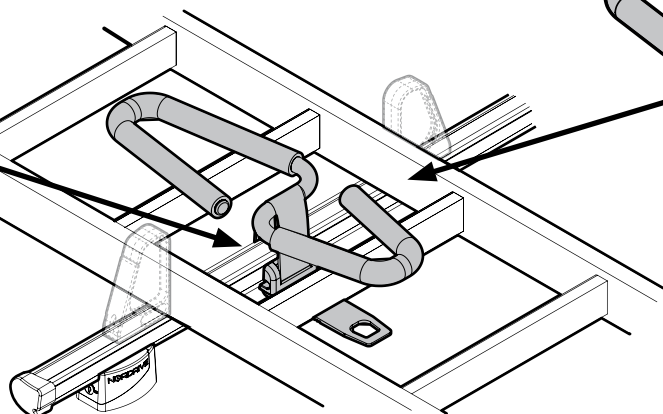

LADDER STEP ADAPTER

N11067 U-6