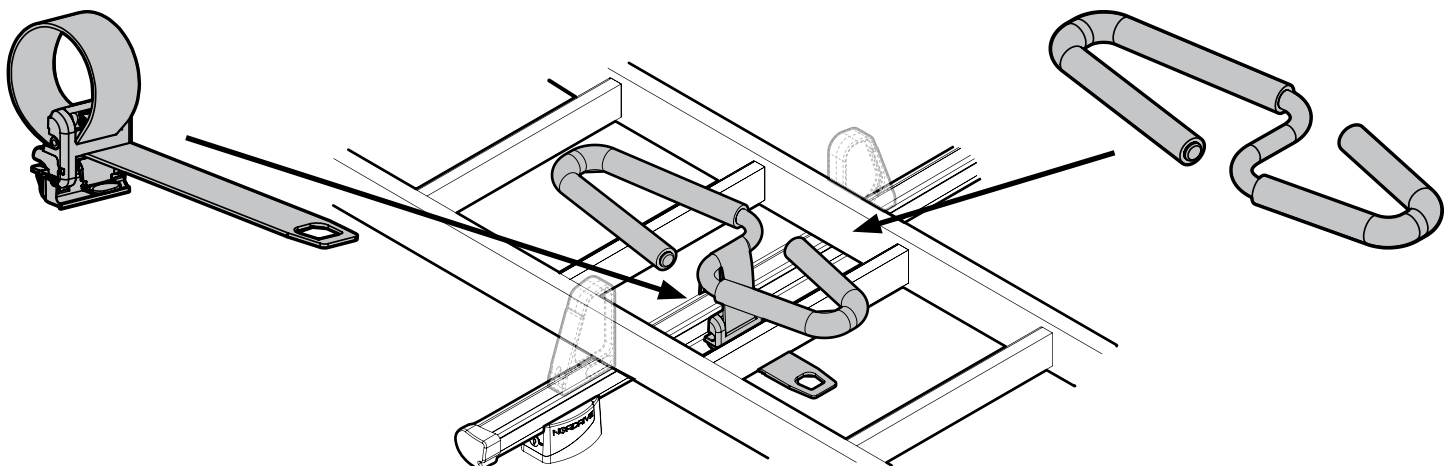

OPTIONALS PER / FOR / FÜR:

Kargo series

Acciaio / Steel

Kargo-Plus
series

Alluminio / Aluminium

KARGO-TUBE

N11050	T200	L = 205 cm
N11051	T300	L = 305 cm
N11052	T400	L = 405 cm

LADDER HOLDER STRAPS

N11065 U-5

LADDER STEP ADAPTER

N11067 U-6