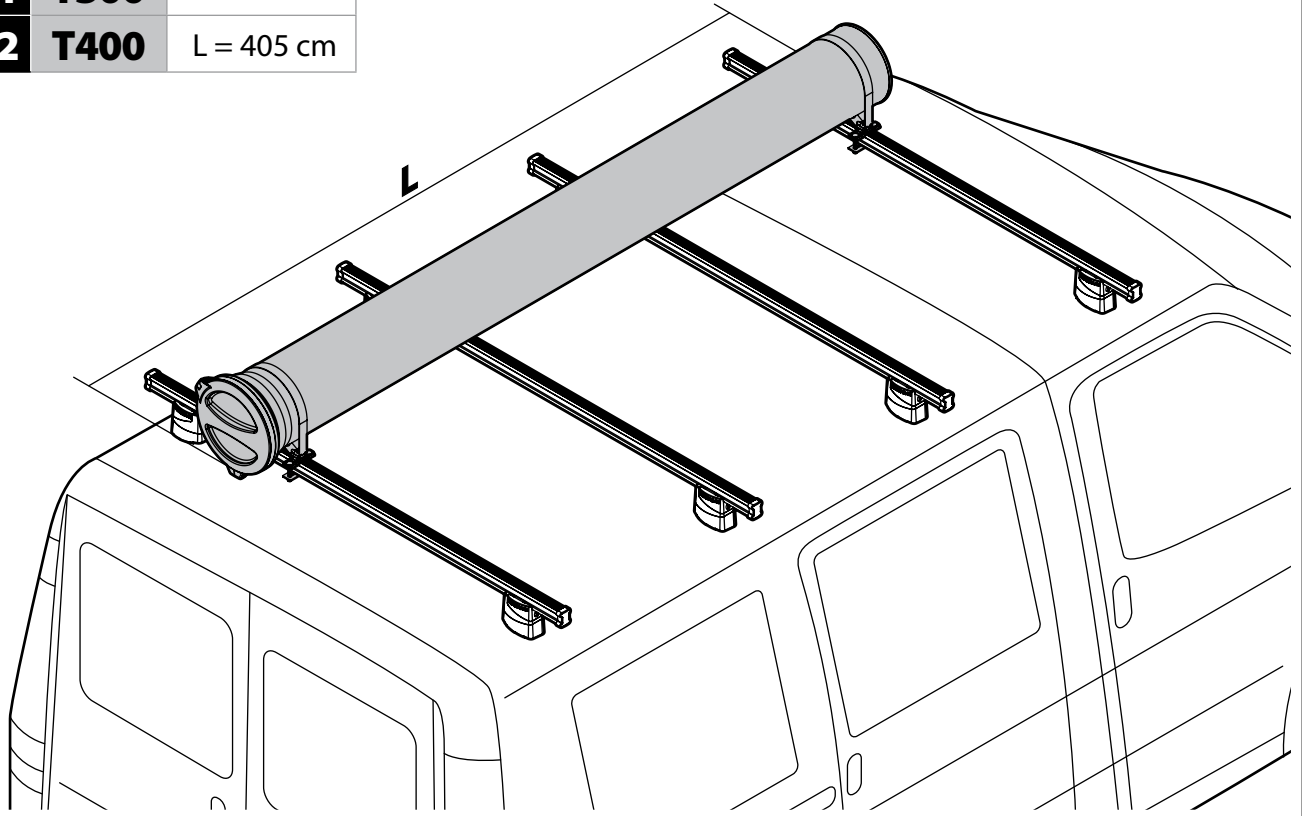

N11002 K-2

OPTIONALS PER / FOR / FÜR:

Kargo series

Acciaio / Steel

Kargo-Plus
series

Alluminio / Aluminium

KARGO-TUBE

N11050	T200	L = 205 cm
N11051	T300	L = 305 cm
N11052	T400	L = 405 cm