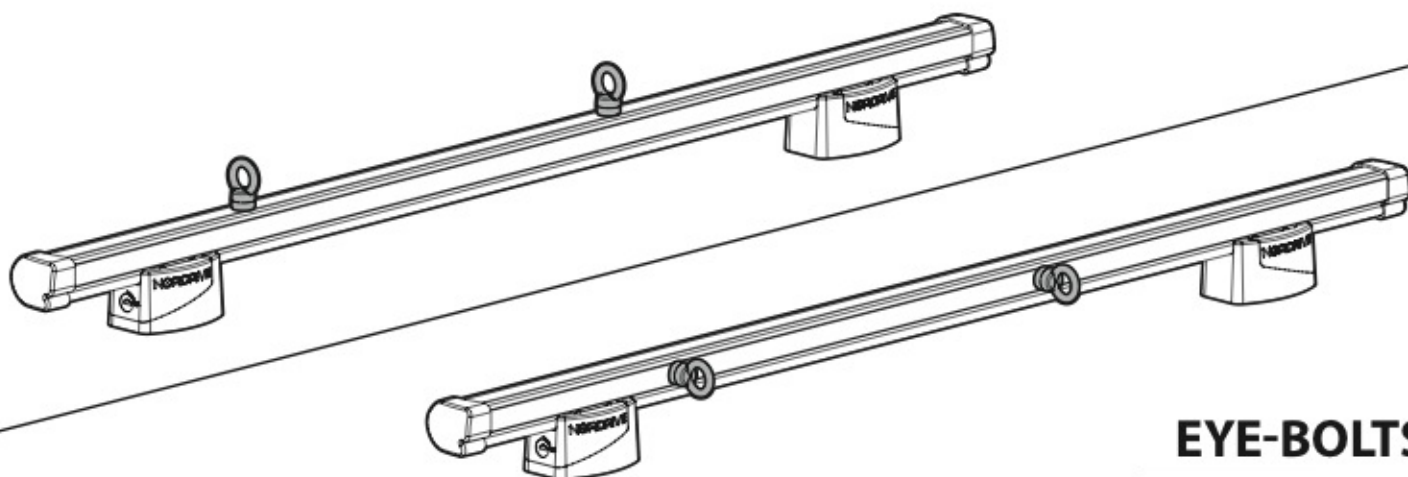

ATTENZIONE WARNING

OPTIONALS PER / FOR / FÜR:

Kargo-Plus series

Alluminio / Aluminium

LOAD STOPS

N11031 KP-1

EYE-BOLTS

N11033 KP-3