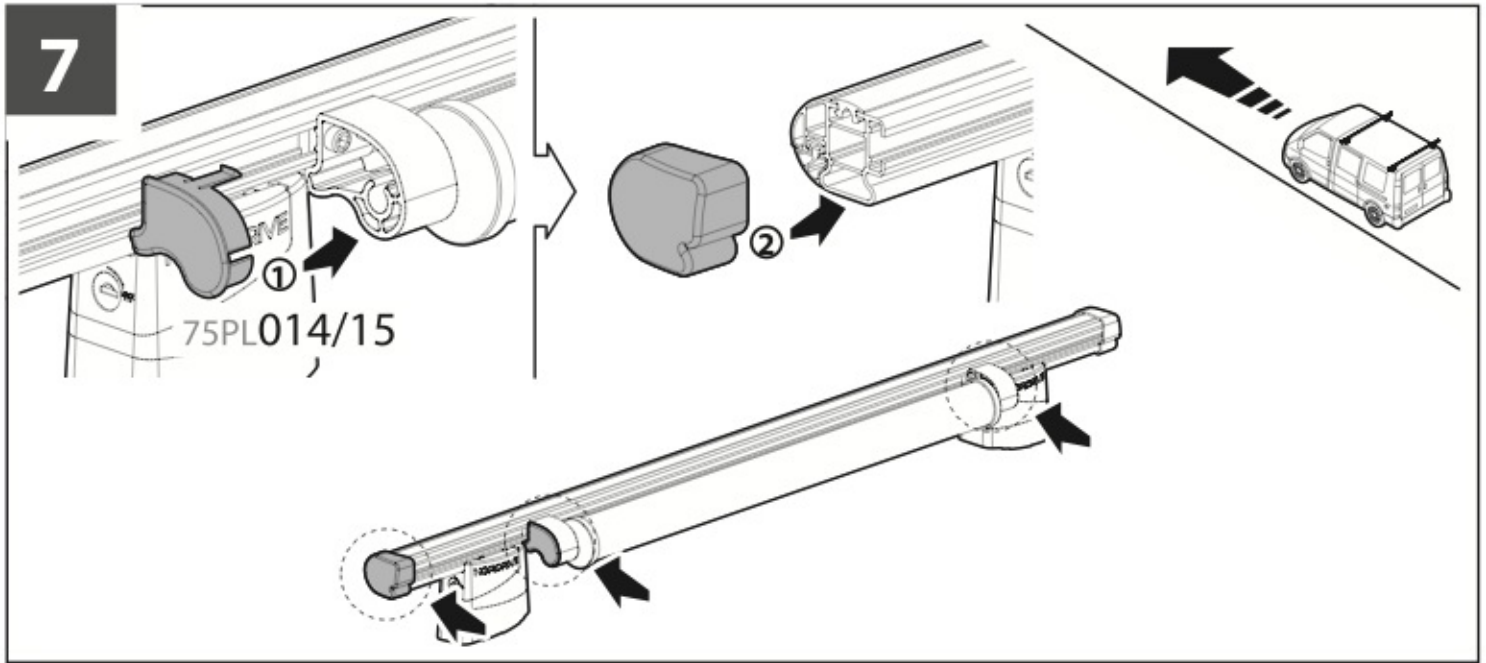

ATTENZIONE WARNING

OPTIONALS PER / FOR / FÜR:

Kargo-Plus series

Alluminio / Aluminium

LOAD STOPS

N11031 KP-1

EYE-BOLTS

N11033 KP-3