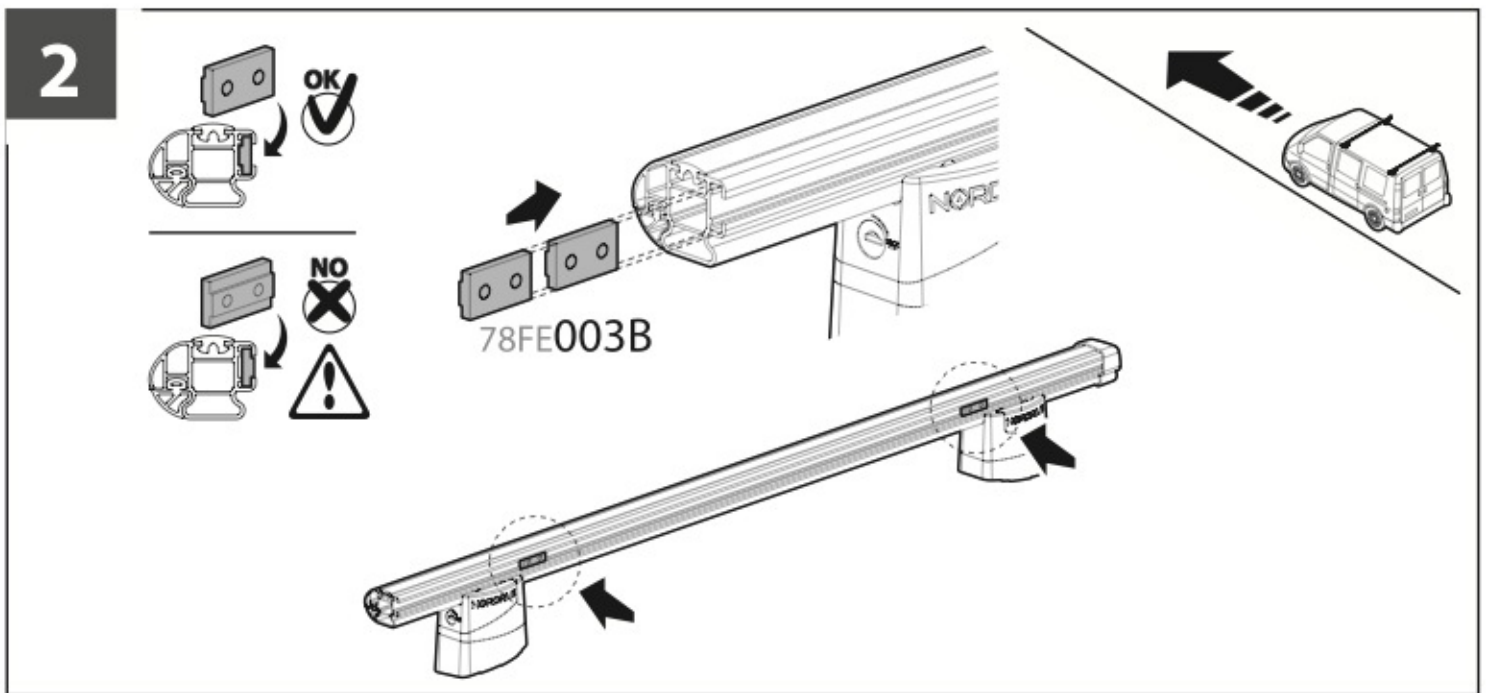

ATTENZIONE WARNING

OPTIONALS PER / FOR / FÜR:

Kargo-Plus series

Alluminio / Aluminium

LOAD STOPS

N11031 KP-1

EYE-BOLTS

N11033 KP-3