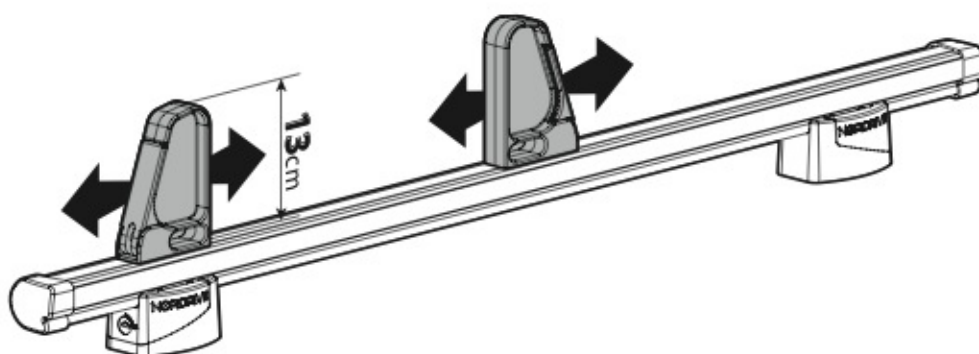

ATTENZIONE WARNING

OPTIONALS PER / FOR / FÜR:

Kargo-Plus series

Alluminio / Aluminium

LOAD STOPS

N11031 KP-1

EYE-BOLTS

N11033 KP-3