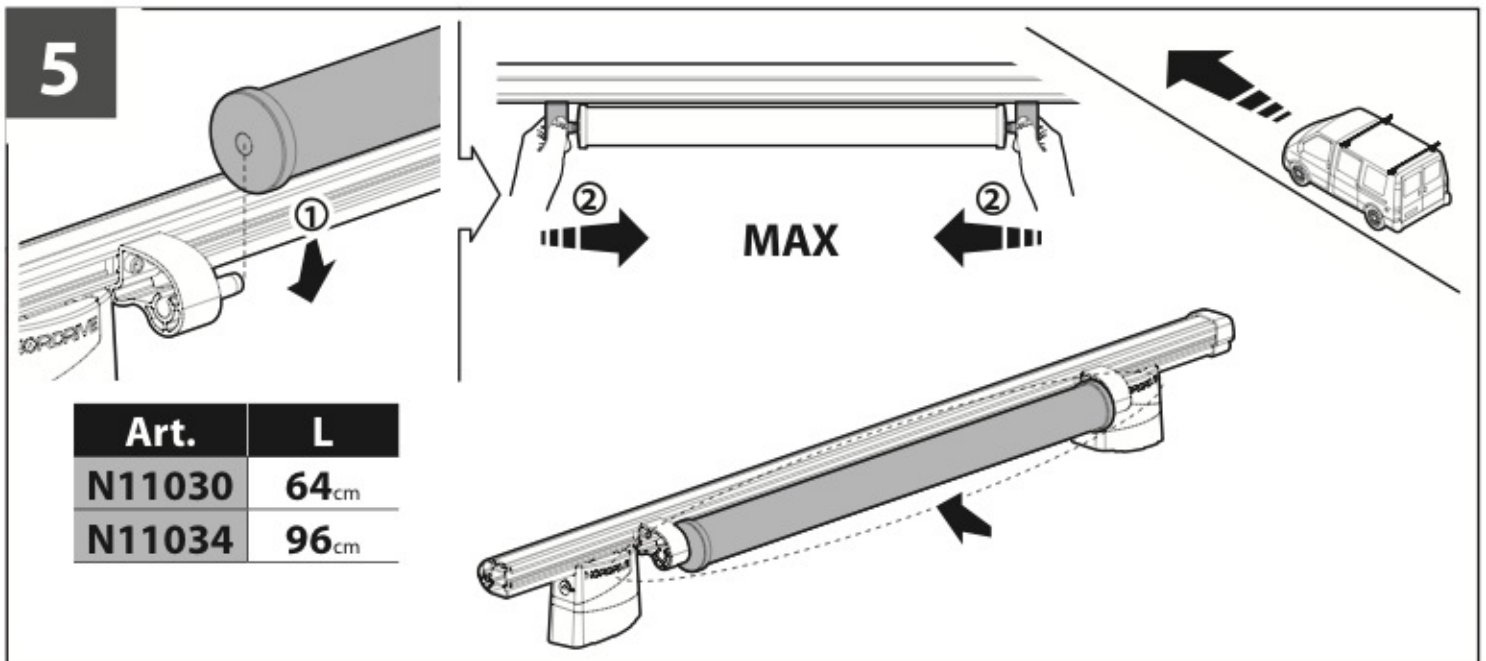

ATTENZIONE WARNING

OPTIONALS PER / FOR / FÜR:

Kargo-Plus series

Alluminio / Aluminium

LOAD STOPS

N11031 KP-1

EYE-BOLTS

N11033 KP-3