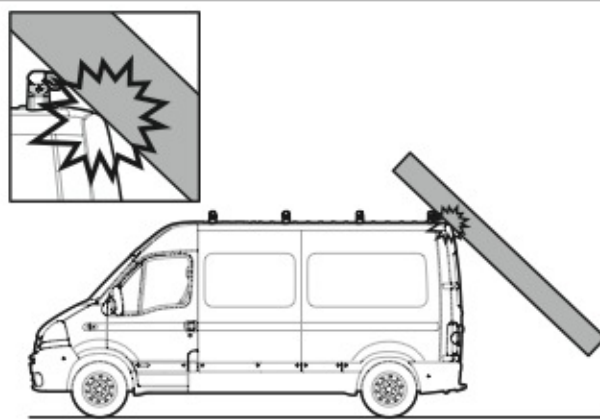

ATTENZIONE WARNING

OPTIONALS PER / FOR / FÜR:

Kargo-Plus series

Alluminio / Aluminium

LOAD STOPS

N11031 KP-1

EYE-BOLTS

N11033 KP-3