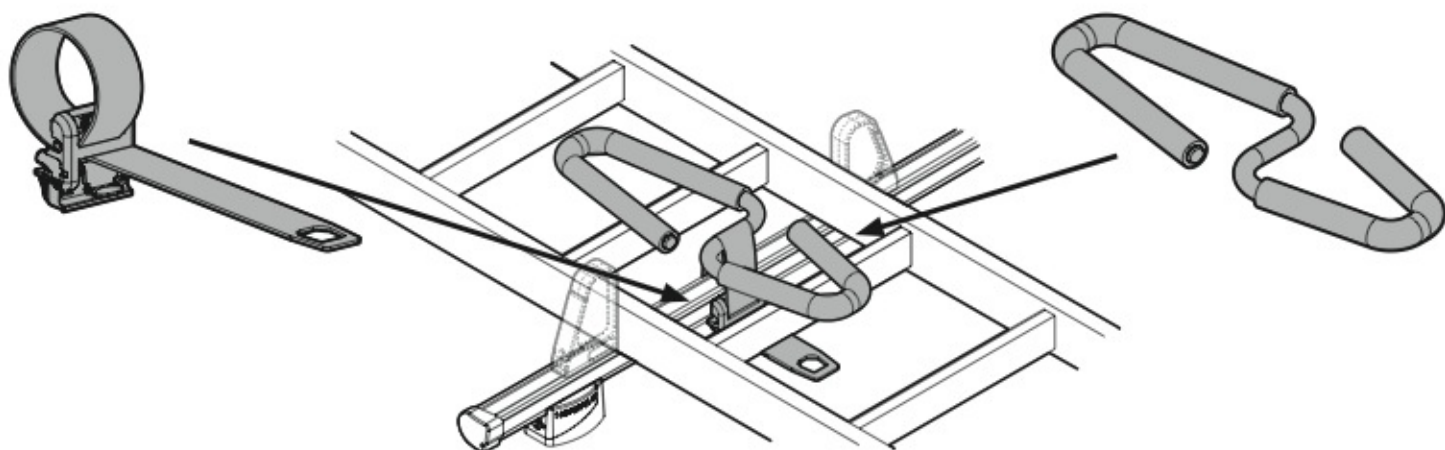

N11050 T200 L = 205 cm

N11051 T300 L = 305 cm

N11052 T400 L = 405 cm

LADDER HOLDER STRAPS

N11065 U-5

LADDER STEP ADAPTER

N11067 U-6

NORDRIVE[®]
TRANSPORT SOLUTIONS