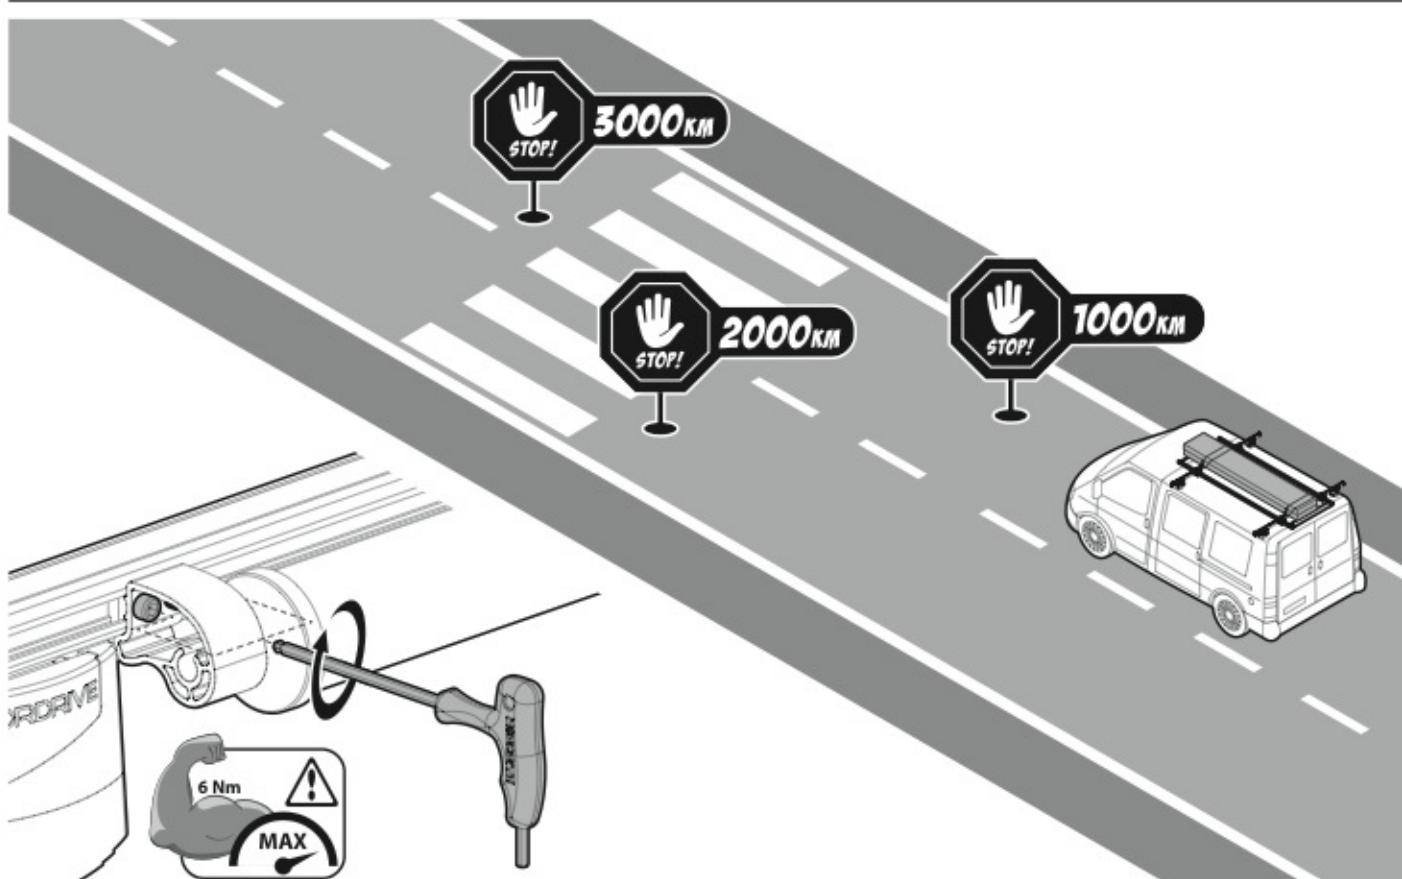

ATTENZIONE WARNING

OPTIONALS PER / FOR / FÜR:

Kargo-Plus series

Alluminio / Aluminium

LOAD STOPS

N11031 KP-1

EYE-BOLTS

N11033 KP-3