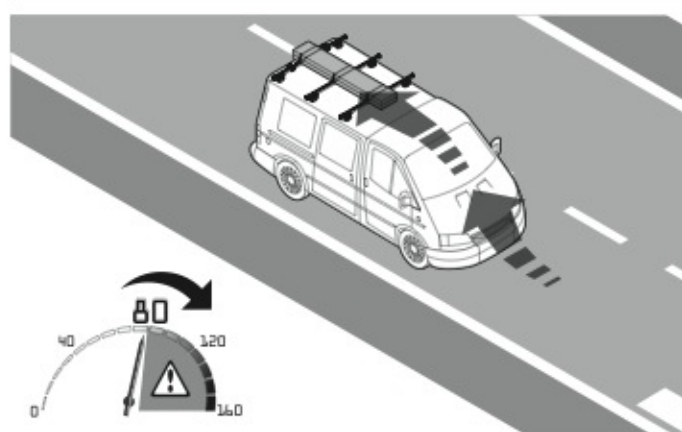

ATTENZIONE WARNING

OPTIONALS PER / FOR / FÜR:

Kargo-Plus series

Alluminio / Aluminium

LOAD STOPS

N11031 KP-1

EYE-BOLTS

N11033 KP-3