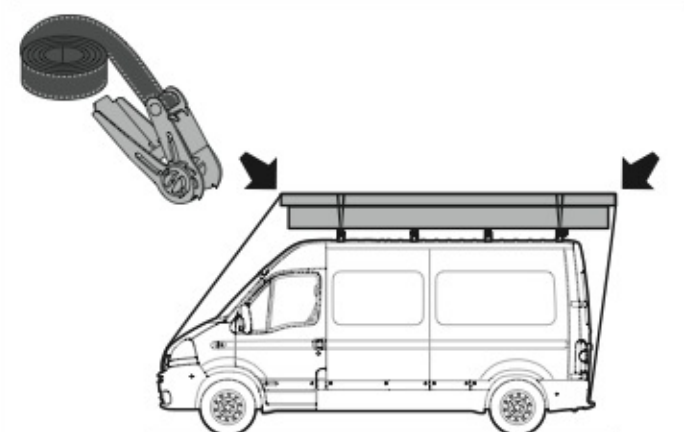

ATTENZIONE WARNING

OPTIONALS PER / FOR / FÜR:

Kargo-Plus series

Alluminio / Aluminium

LOAD STOPS

N11031 KP-1

EYE-BOLTS

N11033 KP-3