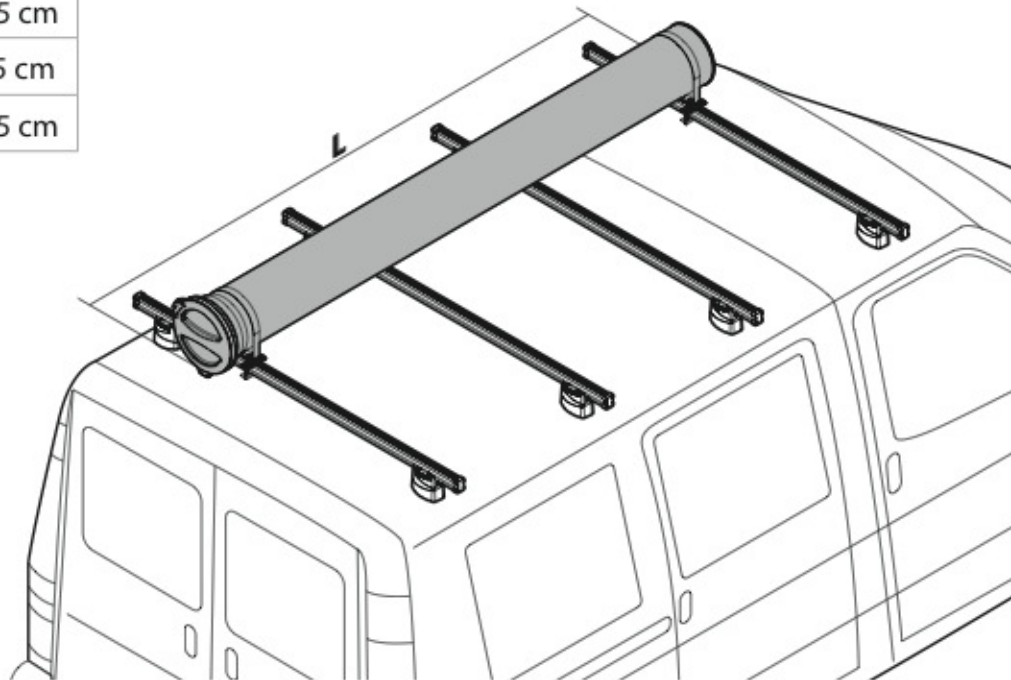

N11050 T200 L = 205 cm

N11051 T300 L = 305 cm

N11052 T400 L = 405 cm

LADDER HOLDER STRAPS

N11065 U-5

LADDER STEP ADAPTER

N11067 U-6

NORDRIVE[®]
TRANSPORT SOLUTIONS