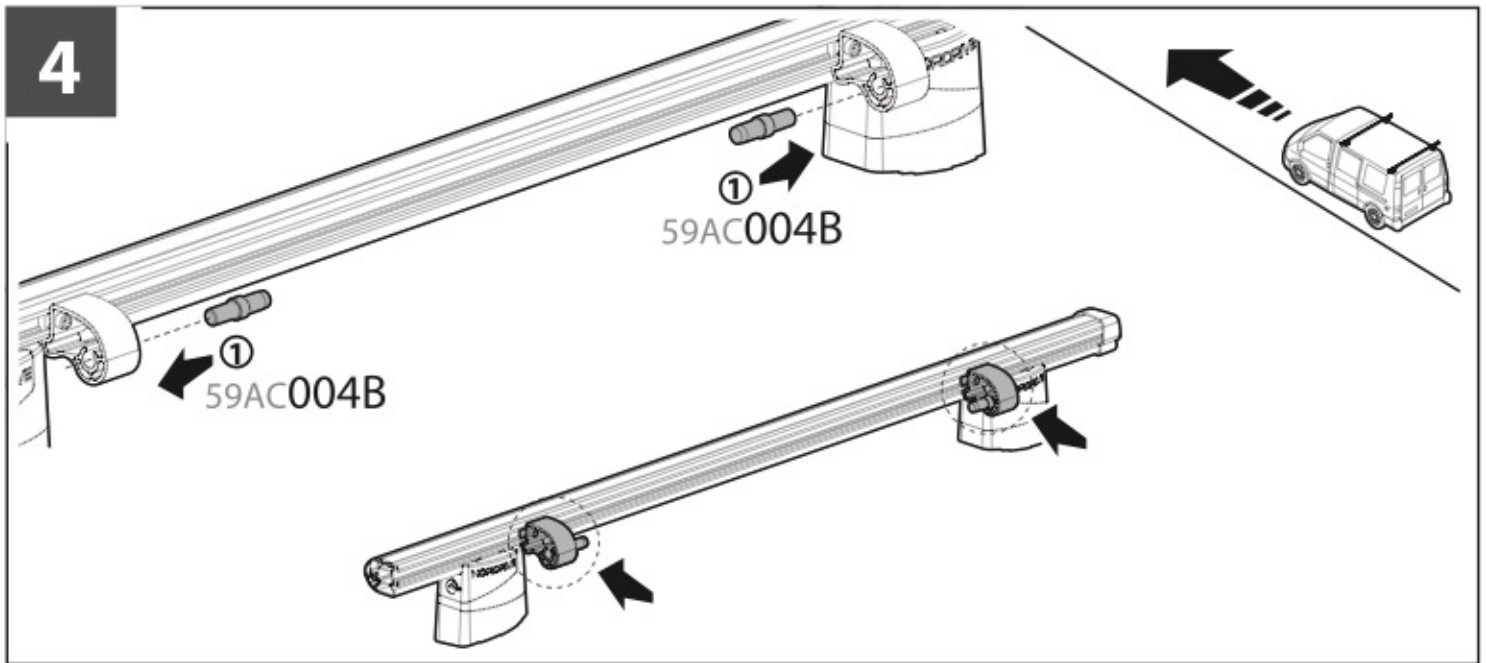

ATTENZIONE WARNING

OPTIONALS PER / FOR / FÜR:

Kargo-Plus series

Alluminio / Aluminium

LOAD STOPS

N11031 KP-1

EYE-BOLTS

N11033 KP-3