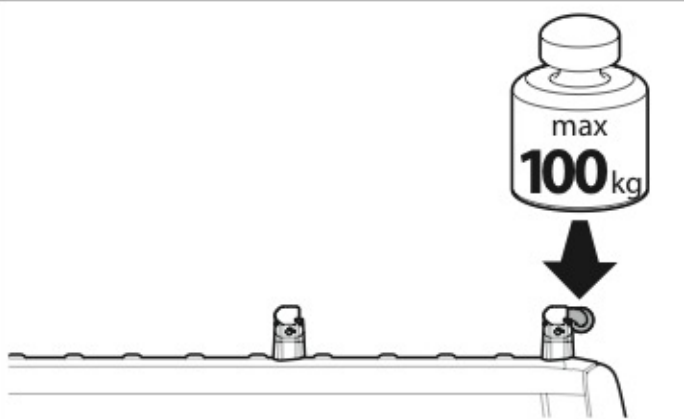

ATTENZIONE WARNING

OPTIONALS PER / FOR / FÜR:

Kargo-Plus series

Alluminio / Aluminium

LOAD STOPS

N11031 KP-1

EYE-BOLTS

N11033 KP-3