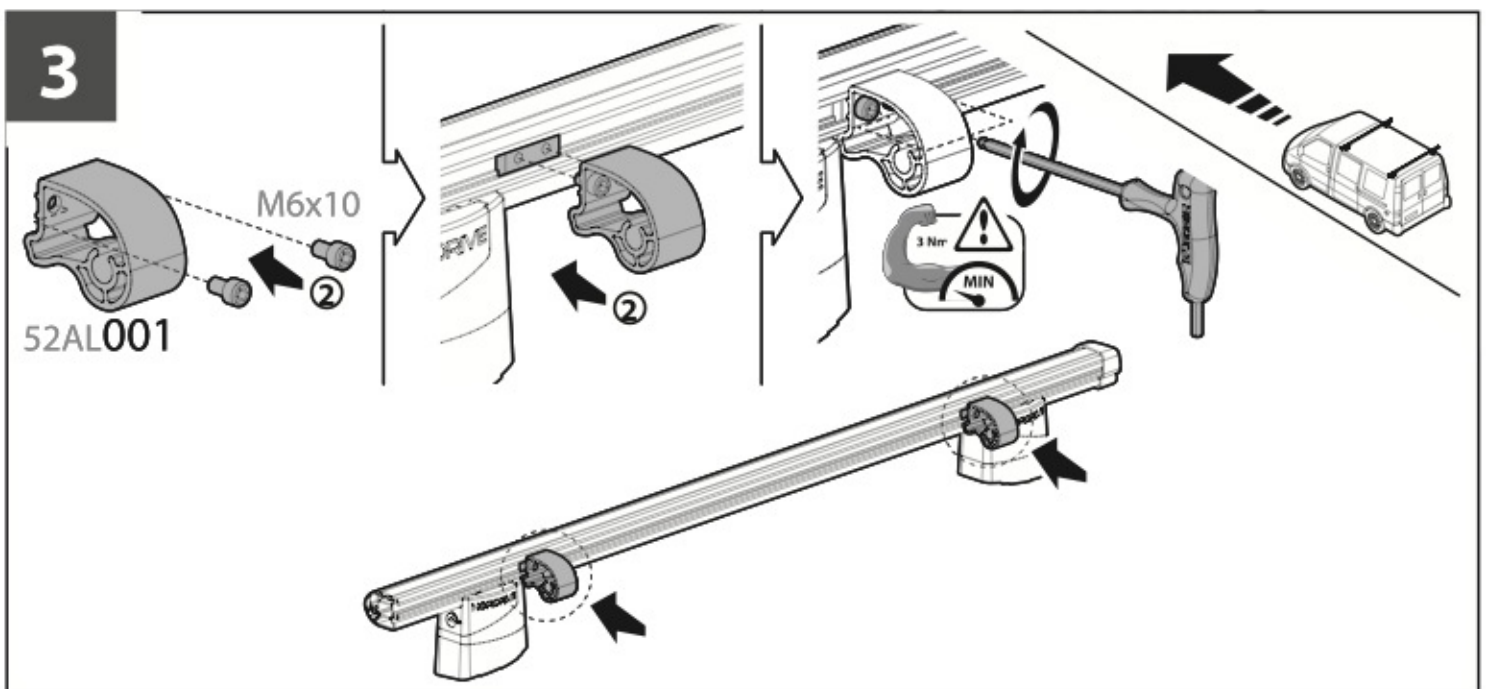

ATTENZIONE WARNING

OPTIONALS PER / FOR / FÜR:

Kargo-Plus series

Alluminio / Aluminium

LOAD STOPS

N11031 KP-1

EYE-BOLTS

N11033 KP-3