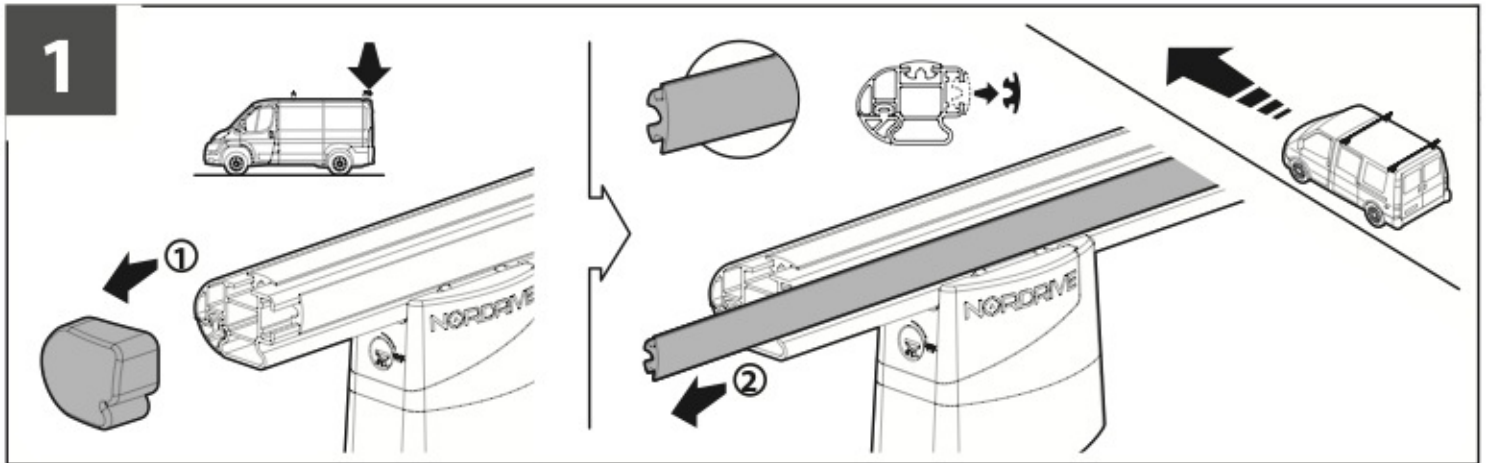

ATTENZIONE WARNING

OPTIONALS PER / FOR / FÜR:

Kargo-Plus series

Alluminio / Aluminium

LOAD STOPS

N11031 KP-1

EYE-BOLTS

N11033 KP-3