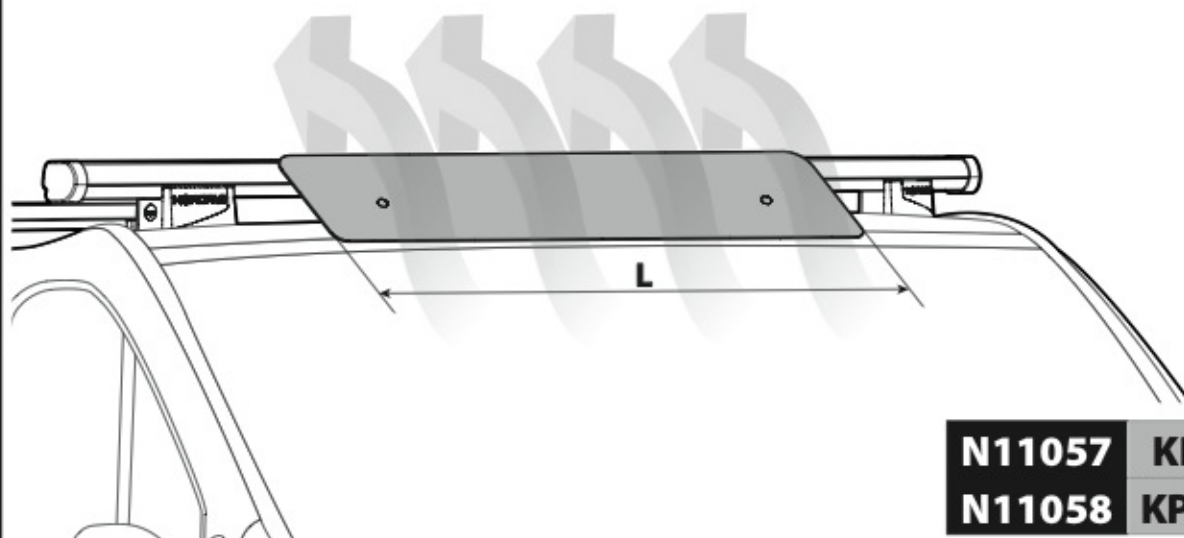

SPOILER

N11057	KP-9	L = 95 cm
N11058	KP-11	L = 110 cm

OPTIONALS PER / FOR / FÜR:

Kargo series

Acciaio / Steel

Kargo-Plus
series

Alluminio / Aluminium

KARGO-TUBE