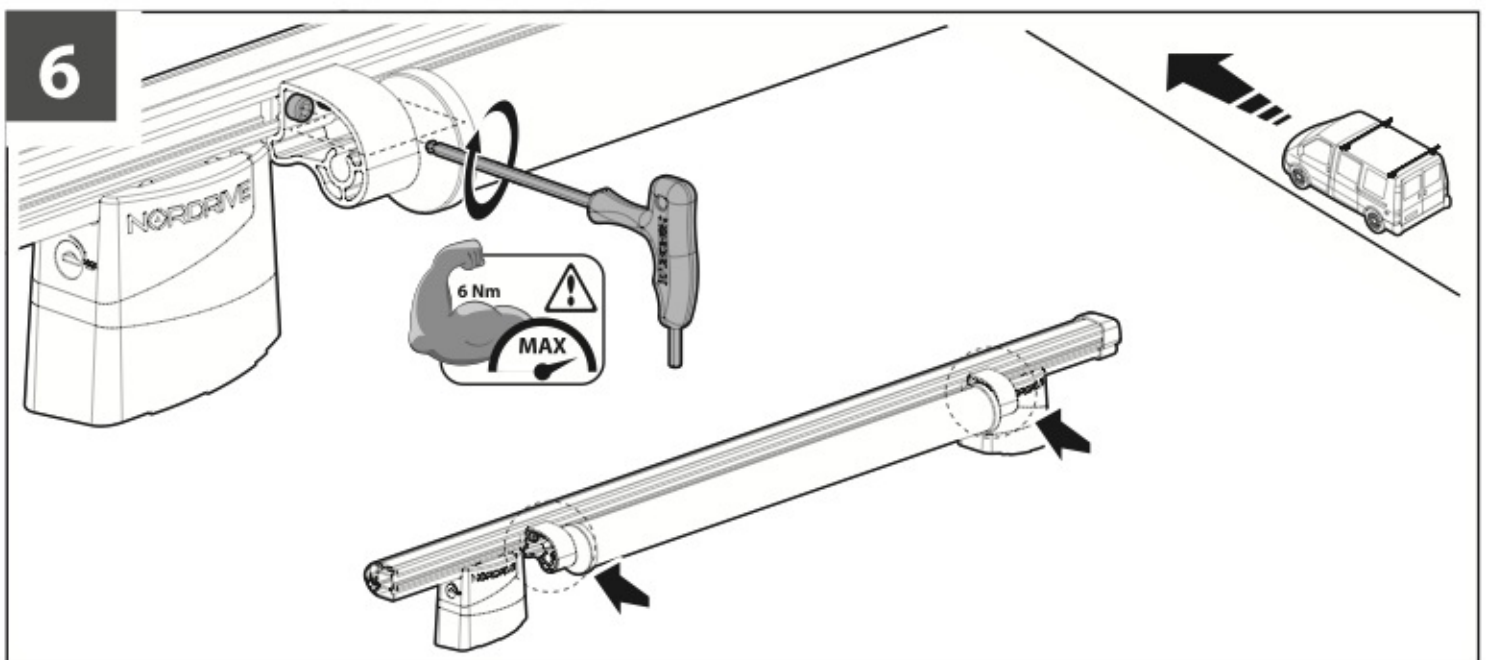

ATTENZIONE WARNING

OPTIONALS PER / FOR / FÜR:

Kargo-Plus series

Alluminio / Aluminium

LOAD STOPS

N11031 KP-1

EYE-BOLTS

N11033 KP-3