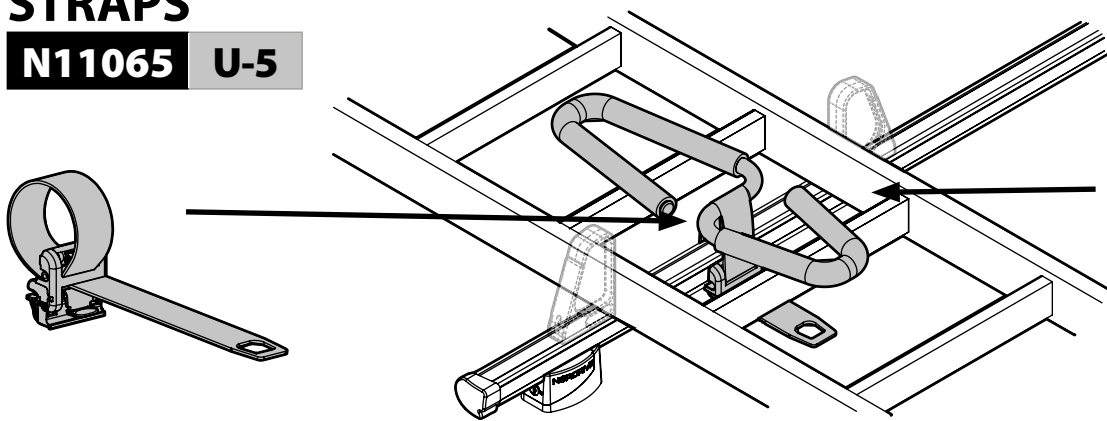

LADDER HOLDER STRAPS

N11065 U-5

LADDER STEP ADAPTER

N11067 U-6