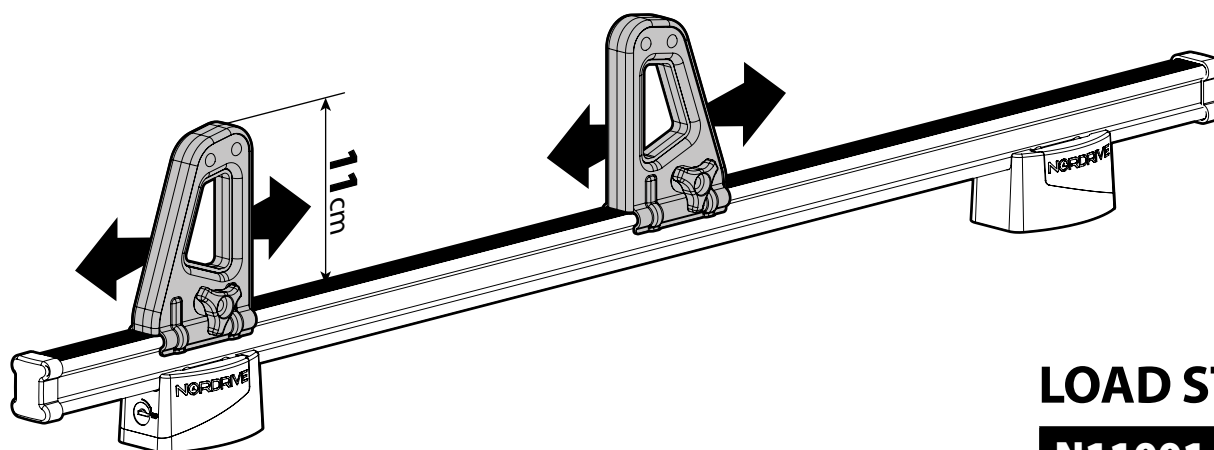

LOAD STOPS

N11001 K-1