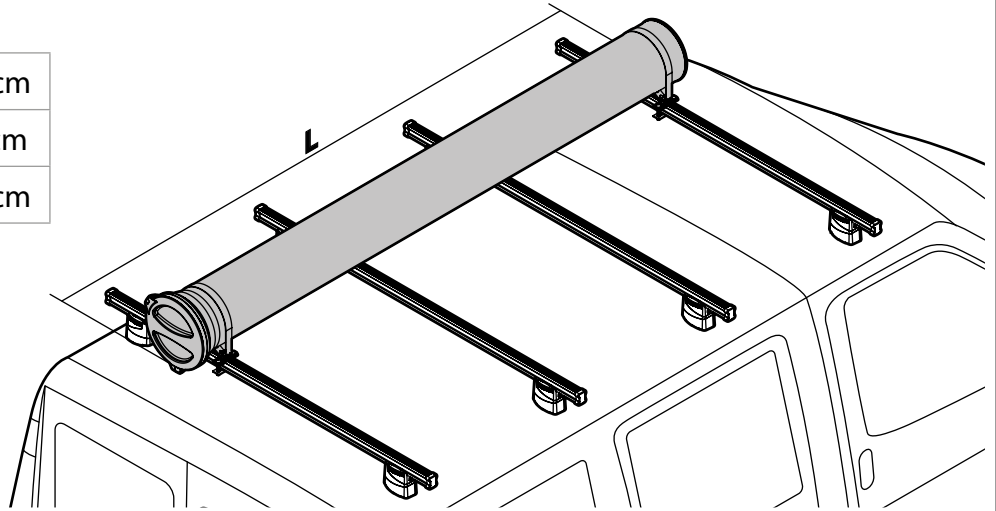

OPTIONALS PER / FOR / FÜR:

Kargo series

Acciaio / Steel

Kargo-Plus
series

Alluminio / Aluminium

KARGO-TUBE

N11050	T200	L = 205 cm
N11051	T300	L = 305 cm
N11052	T400	L = 405 cm

LADDER HOLDER STRAPS