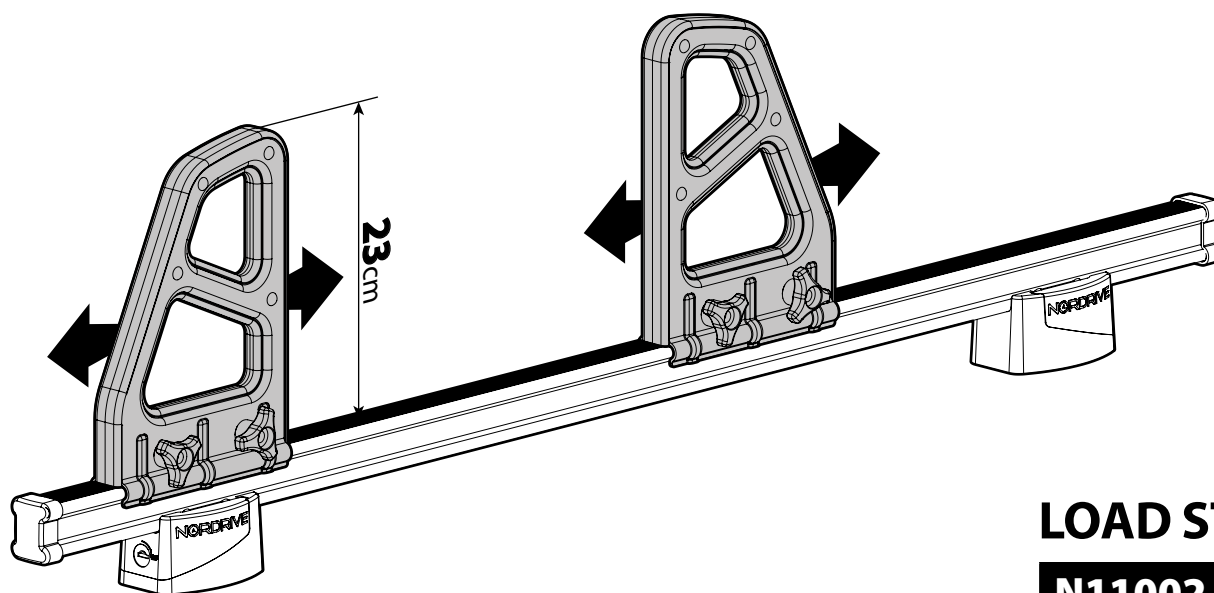

LOAD STOPS

N11002 K-2