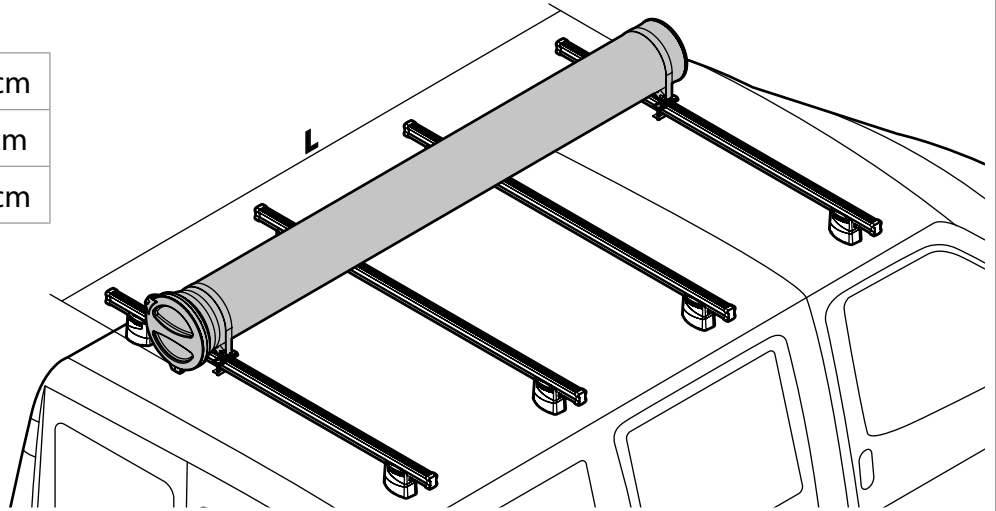

Kargo series

Acciaio / Steel

Kargo-Plus
series

Alluminio / Aluminium

KARGO-TUBE

N11050	T200	L = 205 cm
N11051	T300	L = 305 cm
N11052	T400	L = 405 cm

LADDER HOLDER STRAPS

N11065 U-5