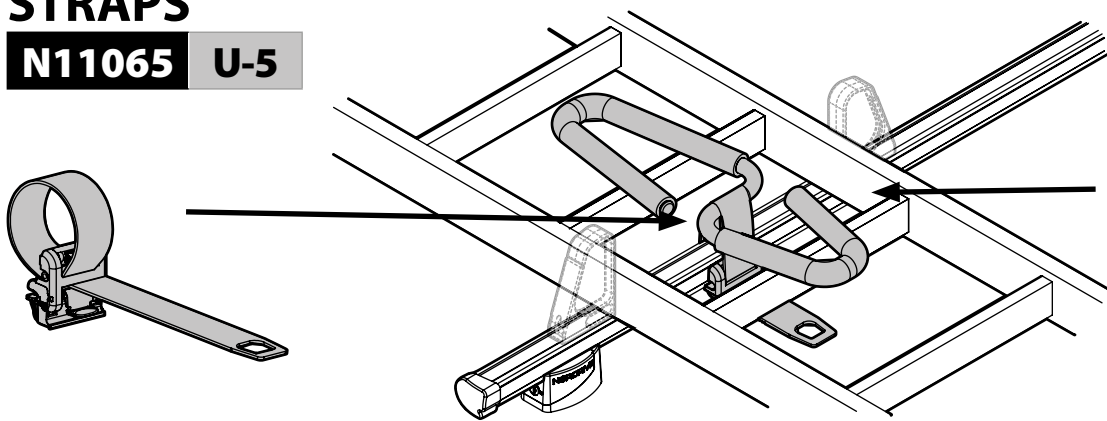

Kargo series

Acciaio / Steel

Kargo-Plus
series

Alluminio / Aluminium

KARGO-TUBE

N11050	T200	L = 205 cm
N11051	T300	L = 305 cm
N11052	T400	L = 405 cm

LADDER HOLDER STRAPS

N11065 U-5