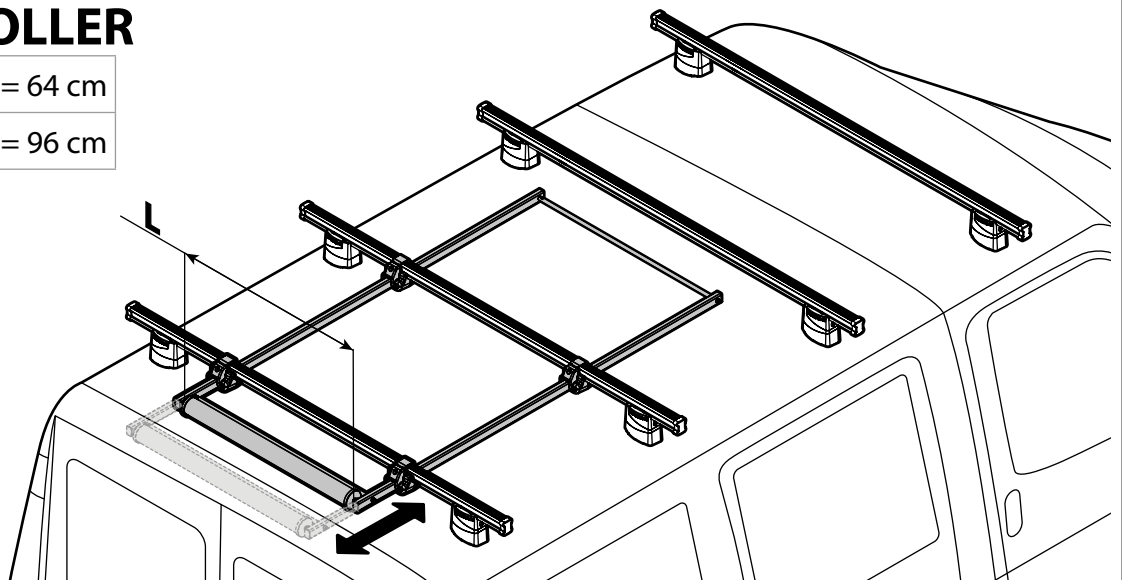

EXTENSION ROLLER

N11020	U-0	L = 64 cm
N11021	U-7	L = 96 cm