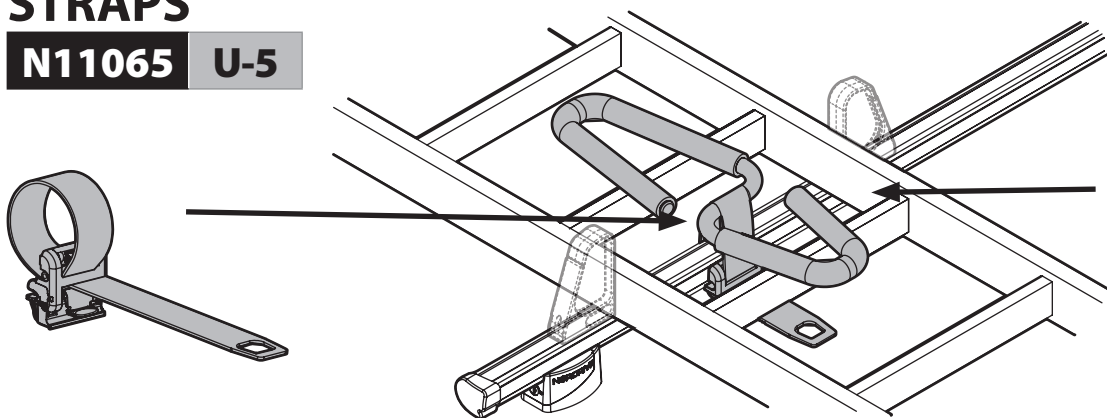

LADDER HOLDER STRAPS

N11065 U-5

LADDER STEP ADAPTER

N11067 U-6