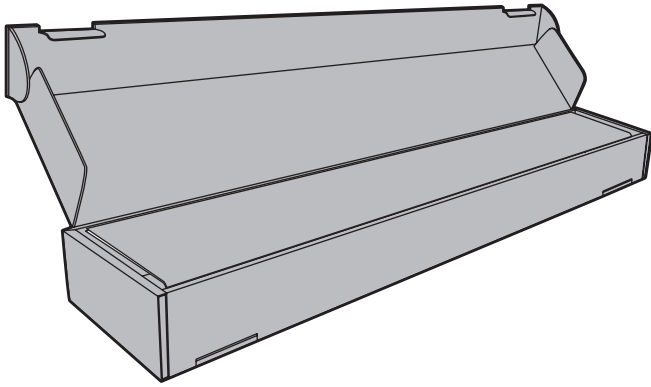

NORDDRIVE®
TRANSPORT SOLUTIONS

x1

Art.	L
N11057	95cm
N11058	110cm