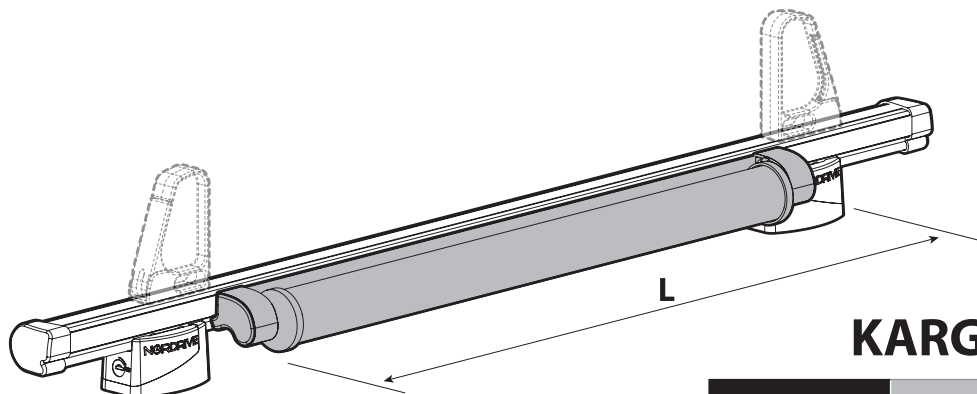

OPTIONALS PER / FOR / FÜR:

Kargo-Plus series

Alluminio / Aluminium

KARGO ROLLER

N11030	KP-0	L = 64 cm
N11034	KP-7	L = 96 cm