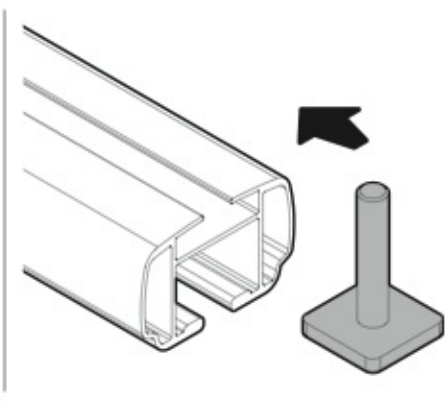

ATTENZIONE
WARNING

NORDRIVE®
TRANSPORT SOLUTIONS

NORDRIVE® is a registered trademark of
LAMPA S.p.A.
Via G. Rossa 53/55, 46019 Viadana (MN) ITALY
Tel. +39 0375 820700
UNI EN ISO 9001:2008 Certified Company
www.nordrive.it
www.lampa.it

91CA0131-004