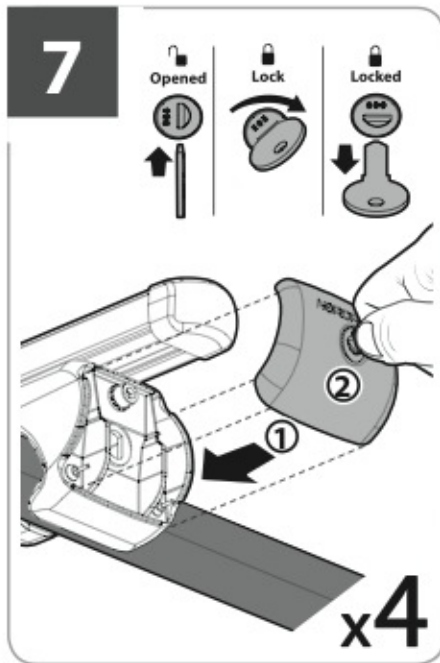

ATTENZIONE
WARNING

NORDRIVE®
TRANSPORT SOLUTIONS

NORDRIVE® is a registered trademark of
LAMPA S.p.A.
Via G. Rossa 53/55, 46019 Viadana (MN) ITALY
Tel. +39 0375 820700
UNI EN ISO 9001:2008 Certified Company
www.nordrive.it
www.lampa.it

91CA0131-004