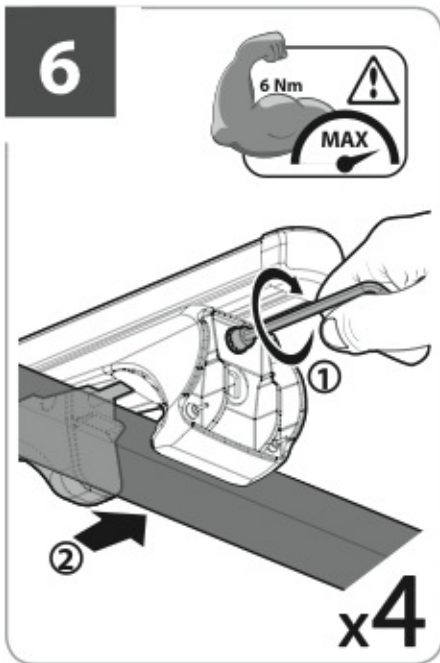

ATTENZIONE
WARNING

NORDRIVE®
TRANSPORT SOLUTIONS

NORDRIVE® is a registered trademark of
LAMPA S.p.A.
Via G. Rossa 53/55, 46019 Viadana (MN) ITALY
Tel. +39 0375 820700
UNI EN ISO 9001:2008 Certified Company
www.nordrive.it
www.lampa.it

91CA0131-004