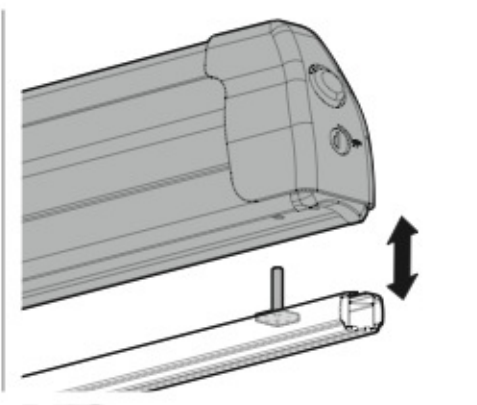

ATTENZIONE
WARNING

NORDRIVE®
TRANSPORT SOLUTIONS

NORDRIVE® is a registered trademark of
LAMPA S.p.A.
Via G. Rossa 53/55, 46019 Viadana (MN) ITALY
Tel. +39 0375 820700
UNI EN ISO 9001:2008 Certified Company
www.nordrive.it
www.lampa.it

91CA0131-004