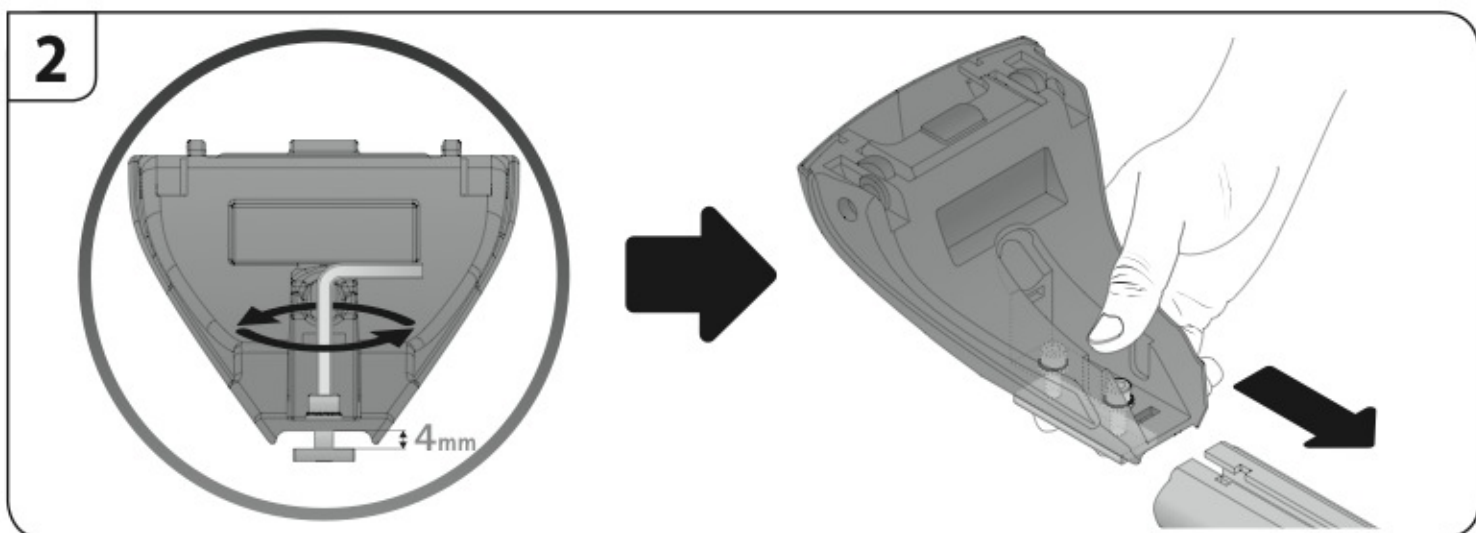

A

ALLUMINIO
Aluminium

 +  +  = max: **60kg**
5,5kg

max:
???kg

Safety regulations

FORD FUSION

8/02→11/12

Art. **N21003**