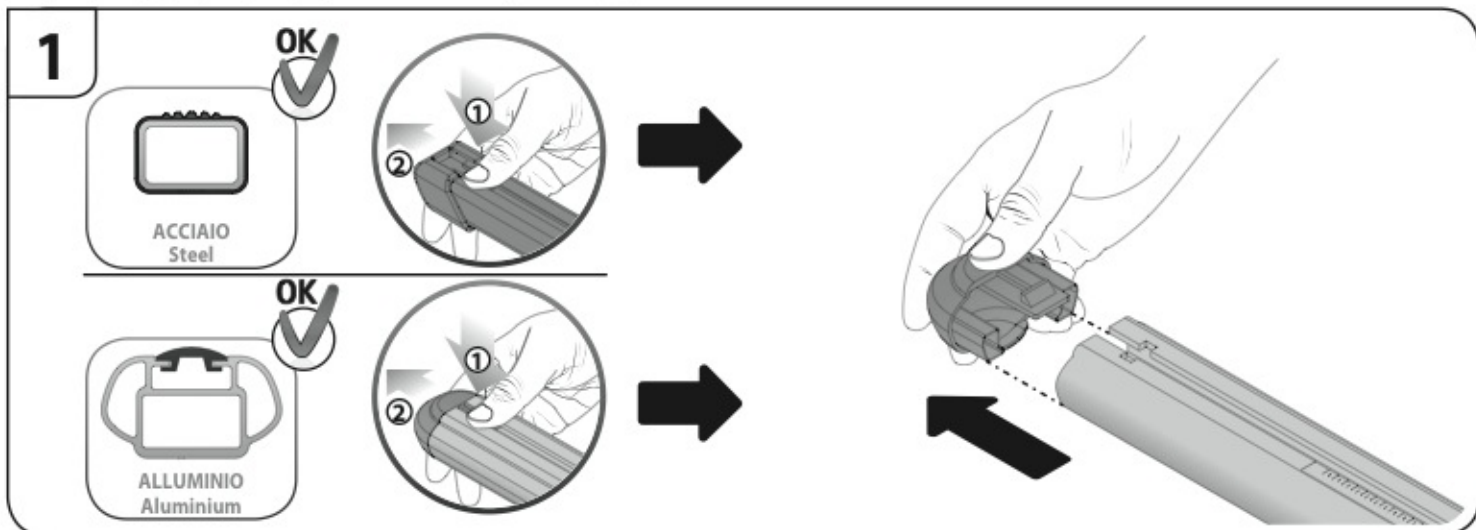

A

ALLUMINIO
Aluminium

 +  +  = max: **60kg**
5,5kg

max:
???kg

Safety regulations

FORD FUSION

8/02→11/12

Art. **N21003**