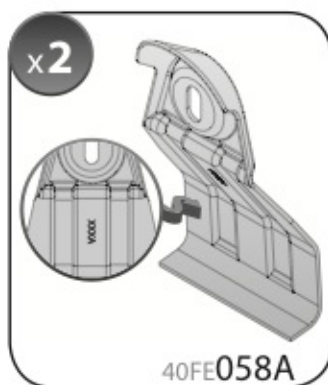

A

ALLUMINIO
Aluminium

 +  +  = max: **60kg**
5,5kg

max:
???kg

Safety regulations

FORD FUSION

8/02→11/12

Art. **N21003**