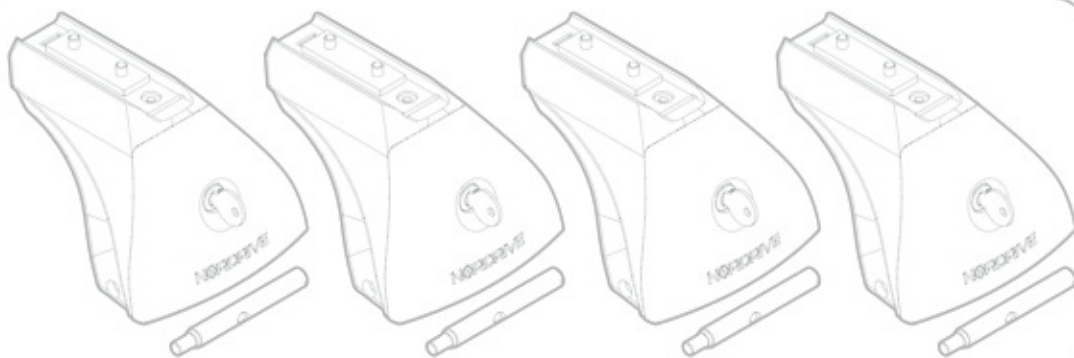

Art.
N21003

C

Art. **N20001**

B

Art. **N15020**

A

ACCIAIO
Steel

Art. **N15025**

A

ALLUMINIO
Aluminium

 +  +  = max: **60kg**
5,5kg

max:
???kg

Safety regulations

FORD FUSION

8/02→11/12

Art. **N21003**