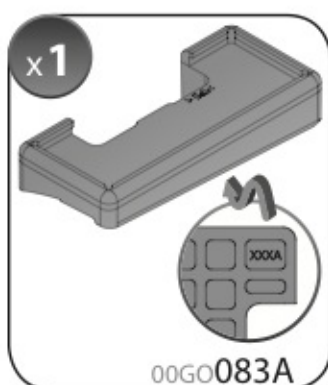

A

ALLUMINIO
Aluminium

 +  +  = max: **60kg**
5,5kg

max:
???kg

Safety regulations

FORD FUSION

8/02→11/12

Art. **N21003**