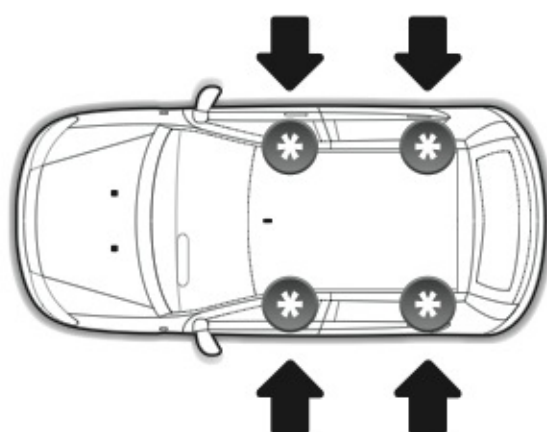

A

ALLUMINIO
Aluminium

 +  +  = max: **60kg**
5,5kg

max:
???kg

Safety regulations

FORD FUSION

8/02→11/12

Art. **N21003**