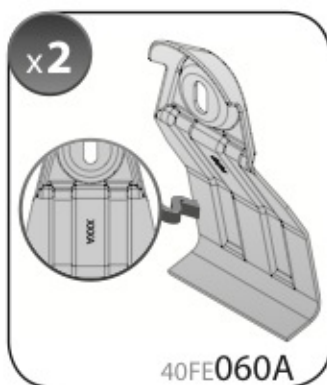

A

ALLUMINIO
Aluminium

 +  +  = max: **60kg**
5,5kg

max:
???kg

Safety regulations

FORD FUSION

8/02→11/12

Art. **N21003**