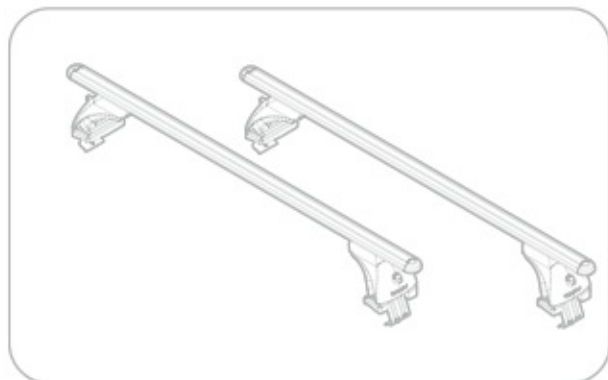

Art.
N21003

C

Art. **N20001**

B

Art. **N15020**

A

ACCIAIO
Steel

Art. **N15025**

A

ALLUMINIO
Aluminium

 +  +  = max: **60kg**
5,5kg

max:
???kg

Safety regulations

FORD FUSION

8/02→11/12

Art. **N21003**