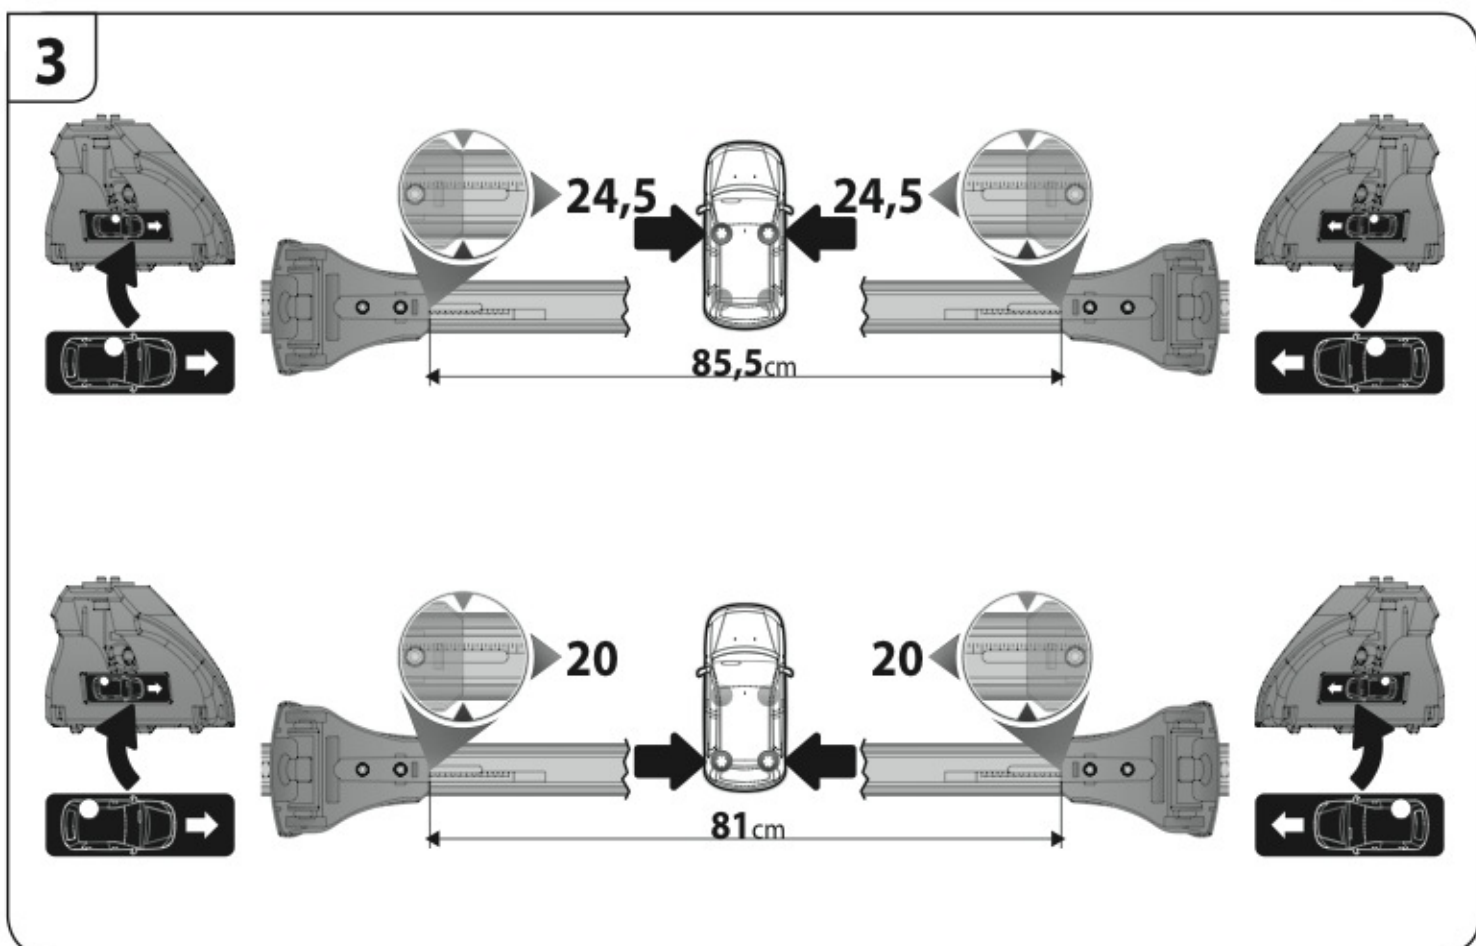

A

ALLUMINIO
Aluminium

 +  +  = max: **60kg**
5,5kg

max:
???kg

Safety regulations

FORD FUSION

8/02→11/12

Art. **N21003**