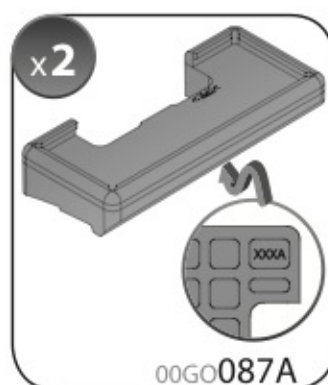

A

ALLUMINIO
Aluminium

 +  +  = max: **60kg**
5,5kg

max:
???kg

Safety regulations

FORD FUSION

8/02→11/12

Art. **N21003**