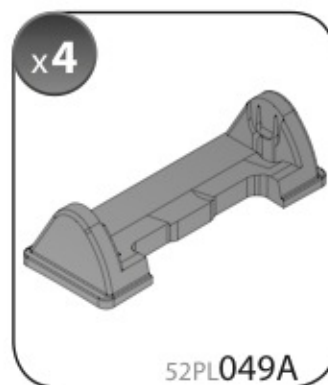

A

ALLUMINIO
Aluminium

 +  +  = max: **60kg**
5,5kg

max:
???kg

Safety regulations

FORD FUSION

8/02→11/12

Art. **N21003**