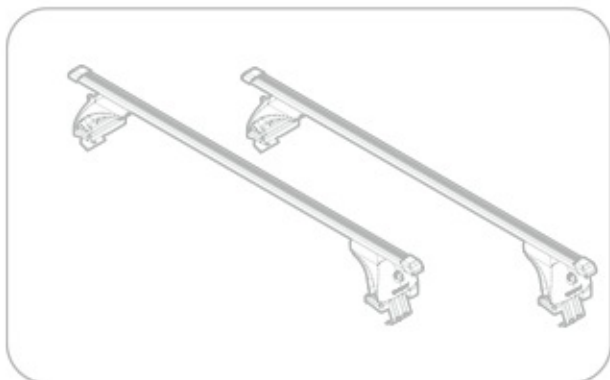

Art.
N21003

C

Art. **N20001**

B

Art. **N15020**

A

ACCIAIO
Steel

Art. **N15025**

A

ALLUMINIO
Aluminium

 +  +  = max: **60kg**
5,5kg

max:
???kg

Safety regulations

FORD FUSION

8/02→11/12

Art. **N21003**