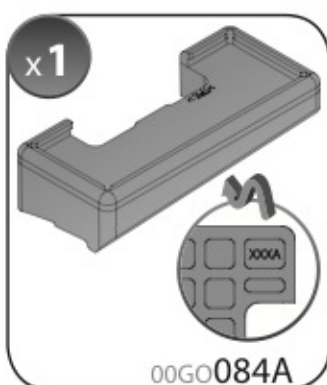

A

ALLUMINIO
Aluminium

 +  +  = max: **60kg**
5,5kg

max:
???kg

Safety regulations

FORD FUSION

8/02→11/12

Art. **N21003**