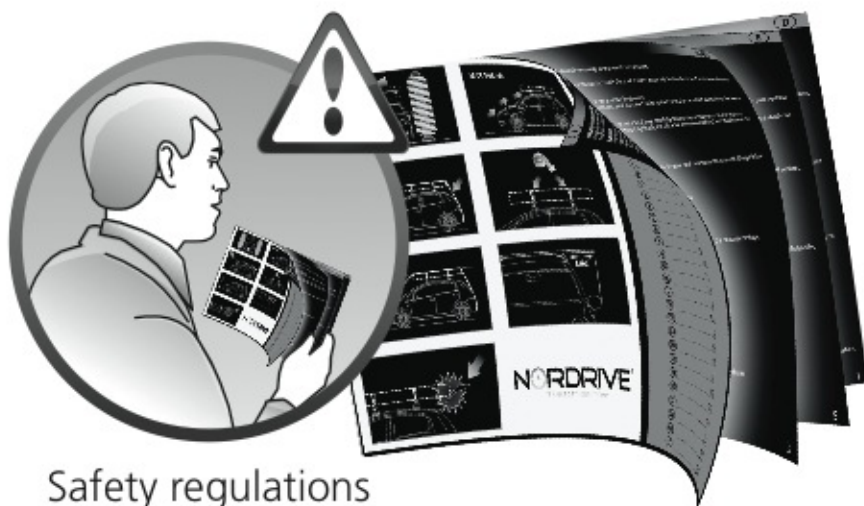

A

ALLUMINIO
Aluminium

 +  +  = max: **60kg**
5,5kg

max:
???kg

Safety regulations

RENAULT CLIO

5

3/98→9/05