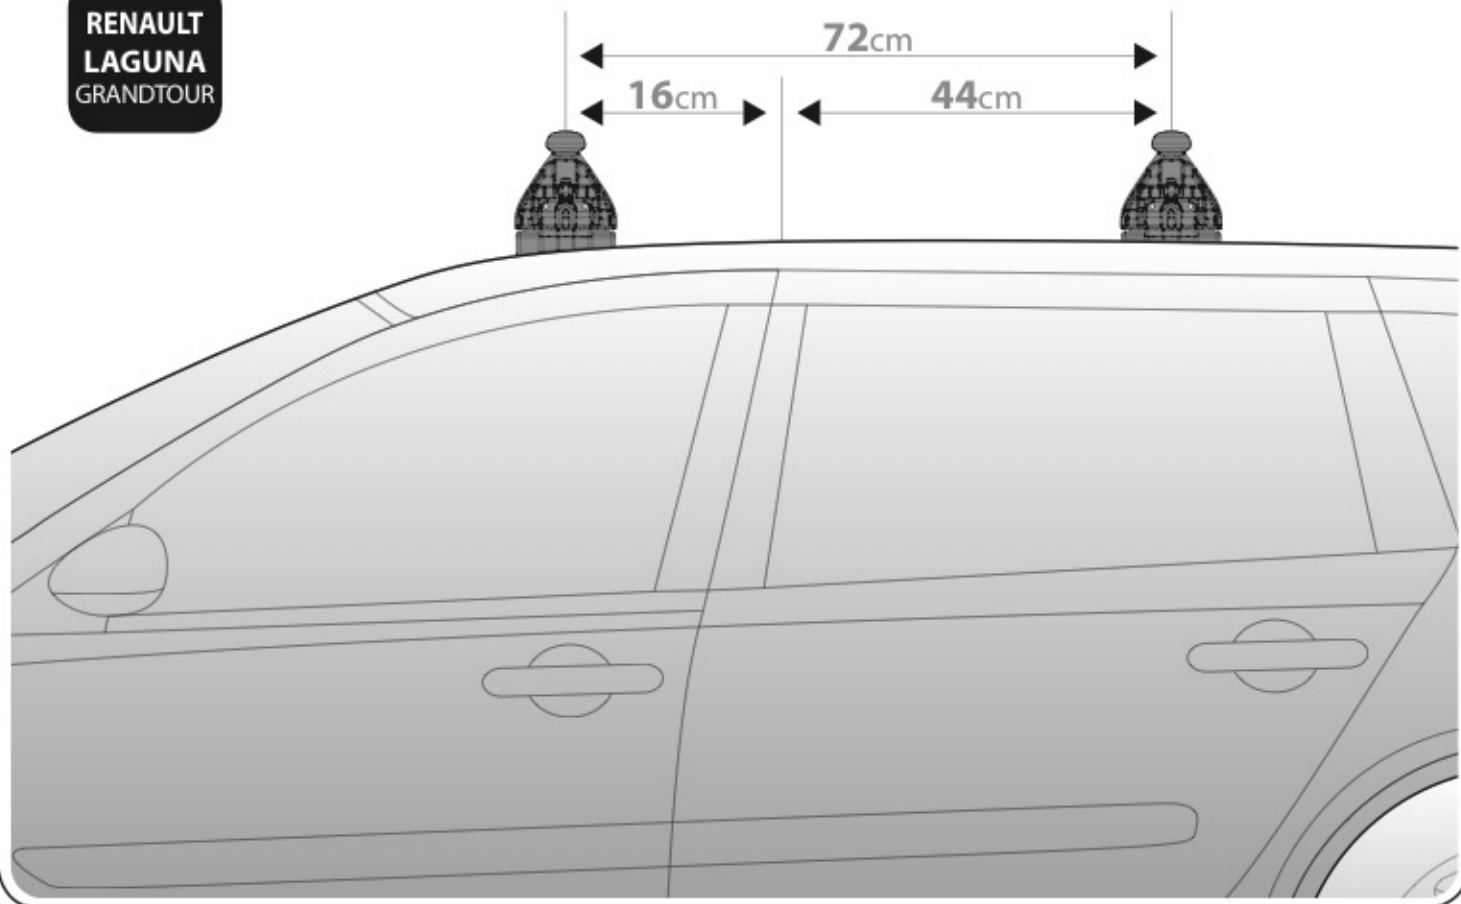

11c

RENAULT
LAGUNA
GRANDTOUR