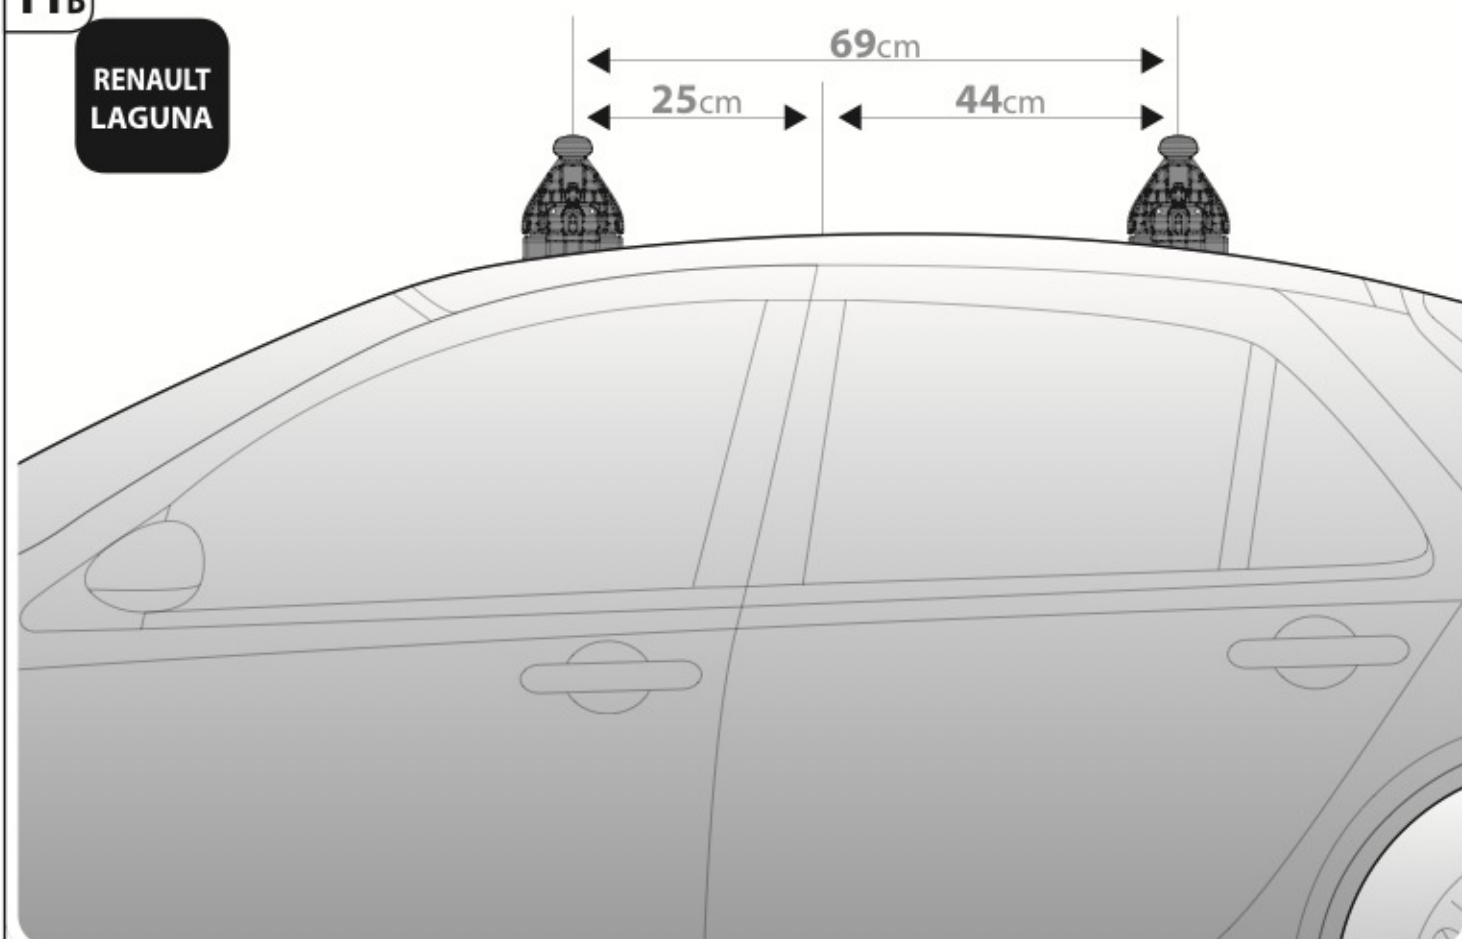

11B

RENAULT
LAGUNA