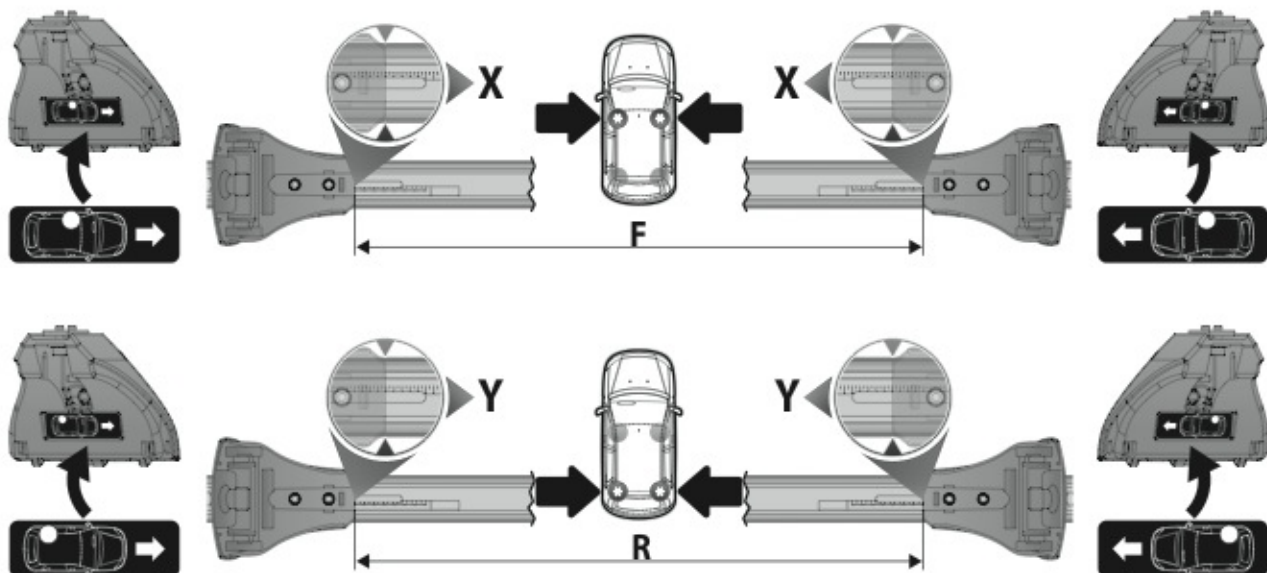

RENAULT LAGUNA
GRANDTOUR

3/01→9/07

120cm

Art. **N21004**

3A	RENAULT CLIO	3/98→9/05	10 (F = 71cm)	9 (R = 70cm)	108_{cm}
	RENAULT CLIO STORIA	10/05→1/11			
3B	RENAULT LAGUNA	3/01→9/07	19 (F = 80cm)	17 (R = 78cm)	120_{cm}
3C	RENAULT LAGUNA GRANDTOUR	3/01→9/07	18 (F = 79cm)	16 (R = 77cm)	120_{cm}
			X	Y	