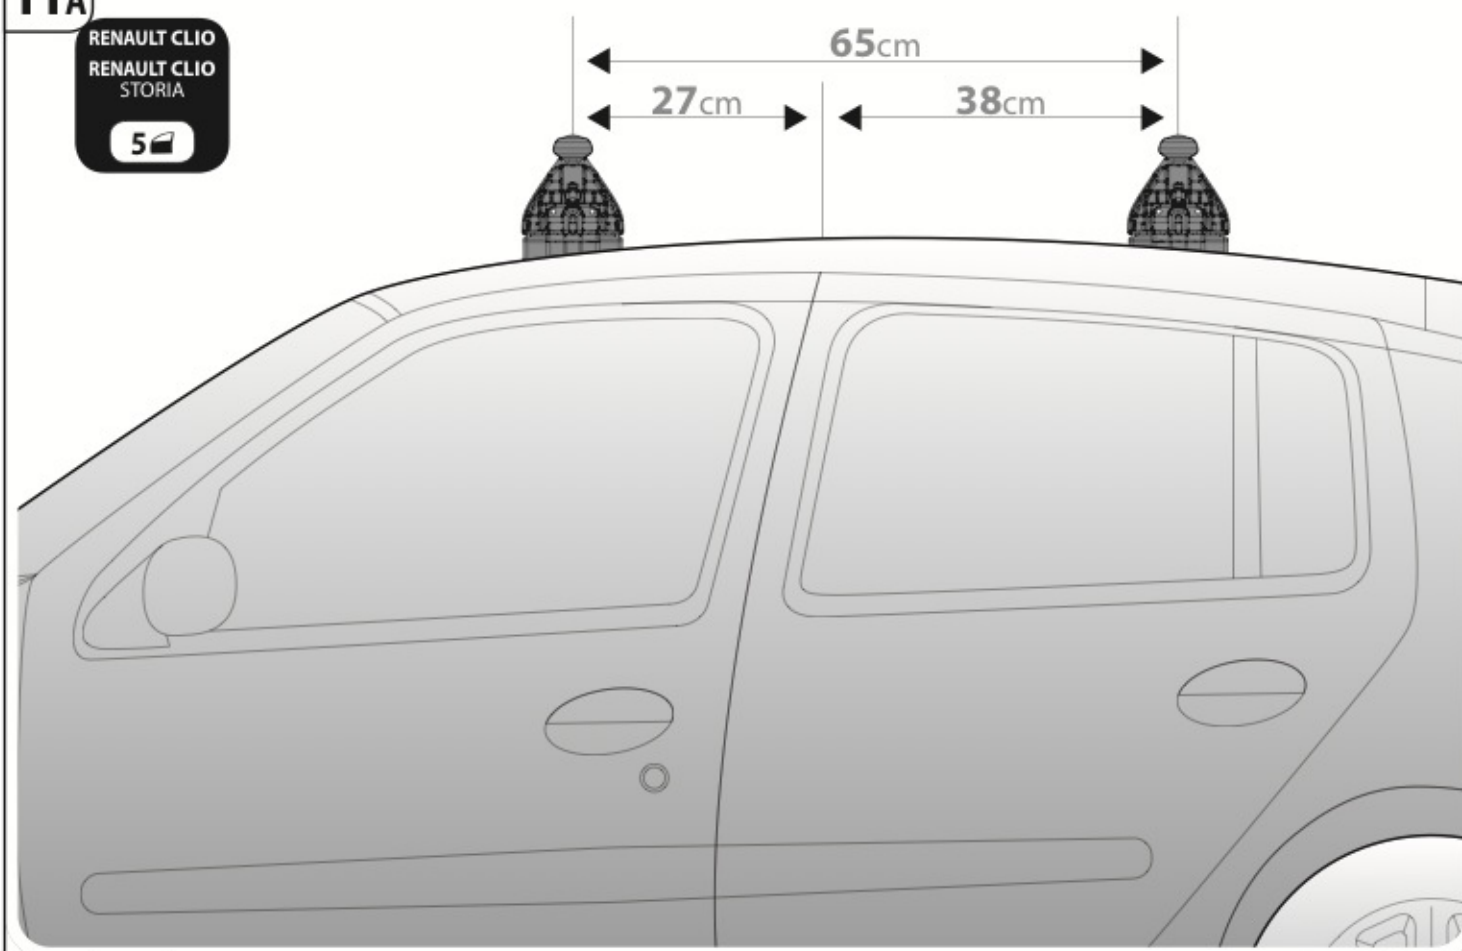

11A

RENAULT CLIO
RENAULT CLIO
STORIA

5