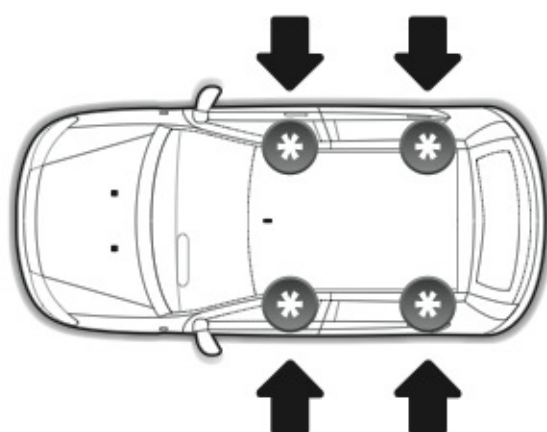

A

ALLUMINIO
Aluminium

 +  +  = max: **60kg**
5,5kg

max:
???kg

Safety regulations

RENAULT CLIO

5

3/98→9/05