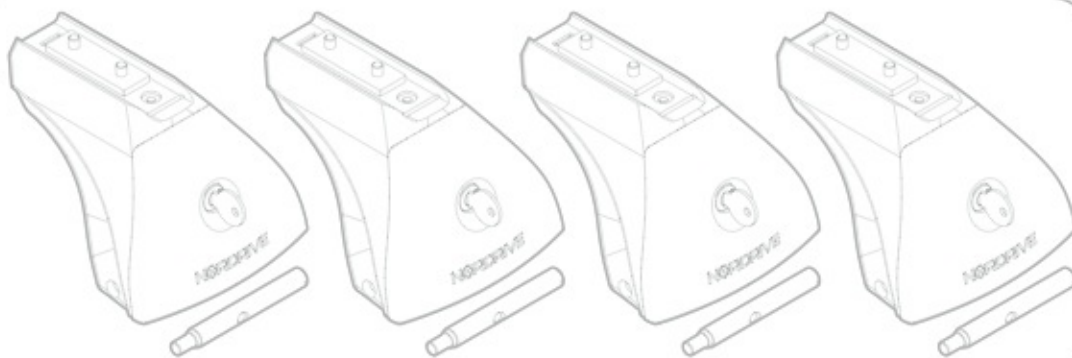

**TOYOTA
COROLLA**

1/02 → 12/07

Art.
N21008

C

Art. **N20001**

B

Art. **N15020**

A

ACCIAIO
Steel

Art. **N15025**

A

ALLUMINIO
Aluminium

 +  +  = max: **60kg**
5,5kg

max: **???**kg

Safety regulations

TOYOTA
COROLLA