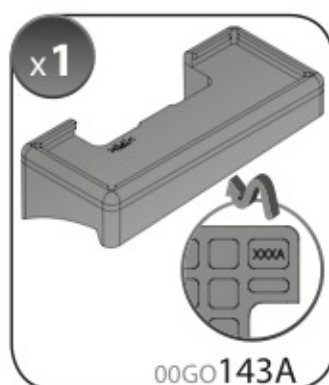

TOYOTA
COROLLA

5

1/02→12/07

Art. **N21008**