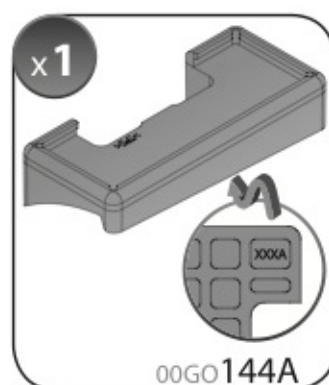

TOYOTA
COROLLA

5

1/02→12/07

Art. **N21008**