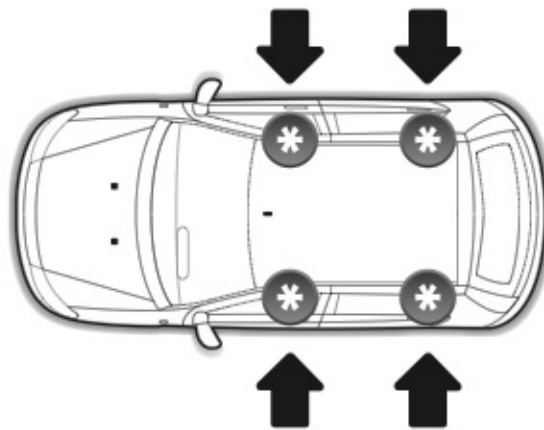

ACCIAIO
Steel

Art. **N15025**

A

ALLUMINIO
Aluminium

 +  +  = max: **60kg**
5,5kg

max: **???**kg

Safety regulations

TOYOTA
COROLLA