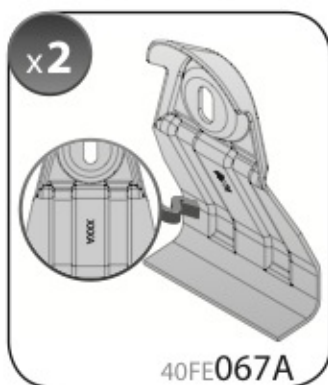

TOYOTA
COROLLA

5

1/02→12/07

Art. **N21008**