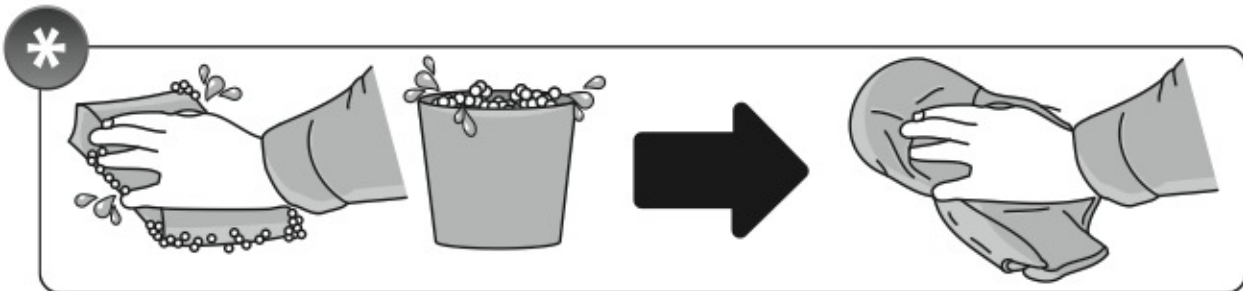

ACCIAIO
Steel

Art. **N15025**

A

ALLUMINIO
Aluminium

 +  +  = max: **60kg**
5,5kg

max: **???**kg

Safety regulations

TOYOTA
COROLLA