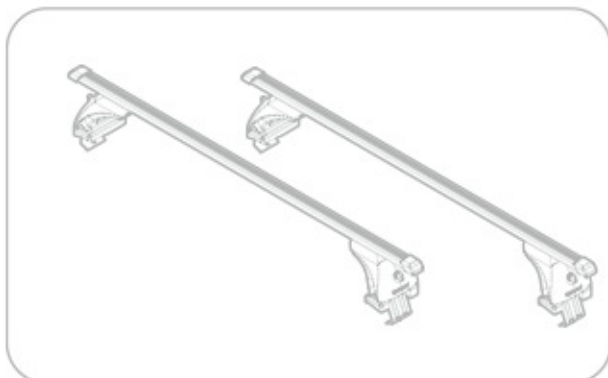

**TOYOTA
COROLLA**

1/02 → 12/07

Art.
N21008

C

Art. **N20001**

B

Art. **N15020**

A

ACCIAIO
Steel

Art. **N15025**

A

ALLUMINIO
Aluminium

 +  +  = max: **60kg**
5,5kg

max: **???**kg

Safety regulations

TOYOTA
COROLLA