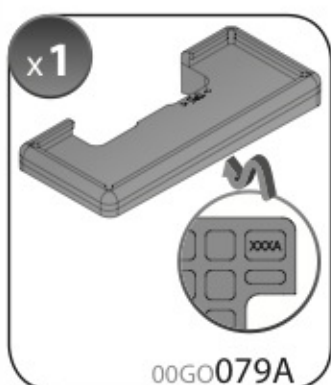

TOYOTA
COROLLA

5

1/02→12/07

Art. **N21008**