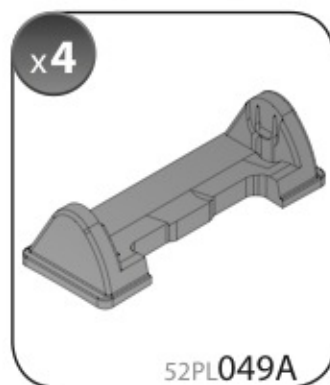

TOYOTA
COROLLA

5

1/02→12/07

Art. **N21008**