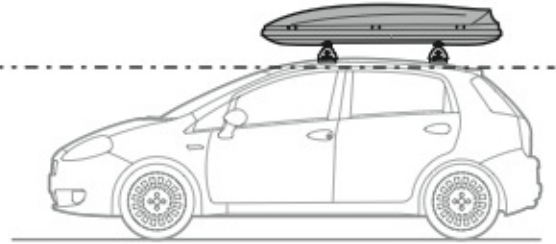

ACCIAIO
Steel

Art. **N15025**

A

ALLUMINIO
Aluminium

 +  +  = max: **60kg**
5,5kg

max: **???**kg

Safety regulations

TOYOTA
COROLLA