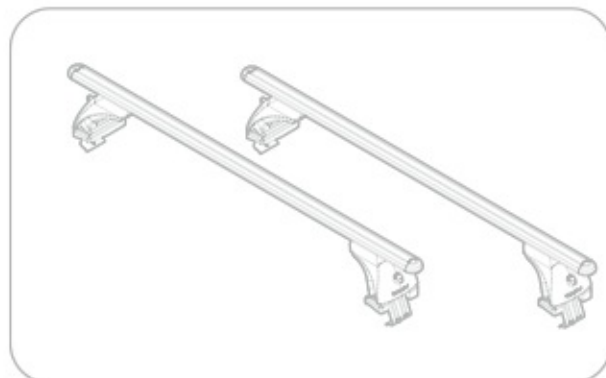

**TOYOTA
COROLLA**

1/02 → 12/07

Art.
N21008

C

Art. **N20001**

B

Art. **N15020**

A

ACCIAIO
Steel

Art. **N15025**

A

ALLUMINIO
Aluminium

 +  +  = max: **60kg**
5,5kg

max: **???**kg

Safety regulations

TOYOTA
COROLLA

5

1/02→12/07

Art. **N21008**

4

5

6

7

11