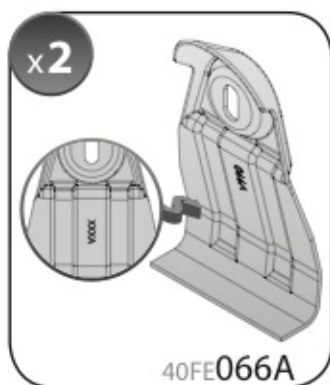

TOYOTA
COROLLA

5

1/02→12/07

Art. **N21008**