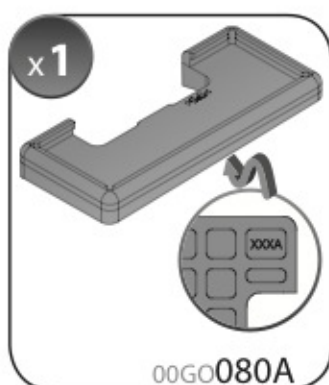

TOYOTA
COROLLA

5

1/02→12/07

Art. **N21008**