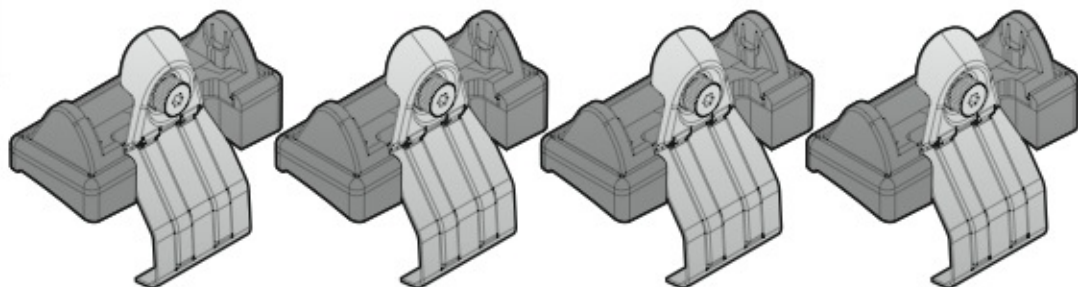

Art.
N21014