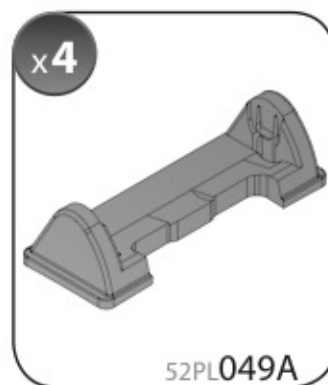

5,5kg

max:
???kg

Safety regulations

HONDA JAZZ

10/01→10/08

Art. **N21021**

4

5