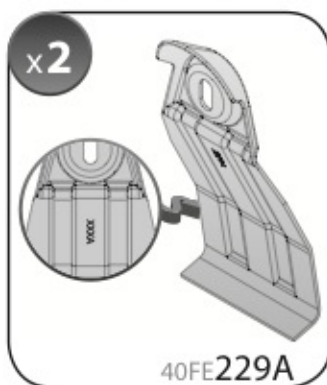

5,5kg

max:
???kg

Safety regulations

HONDA JAZZ

10/01→10/08

Art. **N21021**

4

5