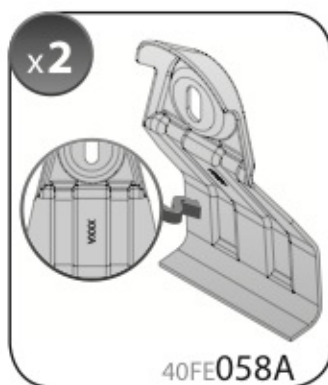

5,5kg

max:
???kg

Safety regulations

HONDA JAZZ

10/01→10/08

Art. **N21021**

4

5