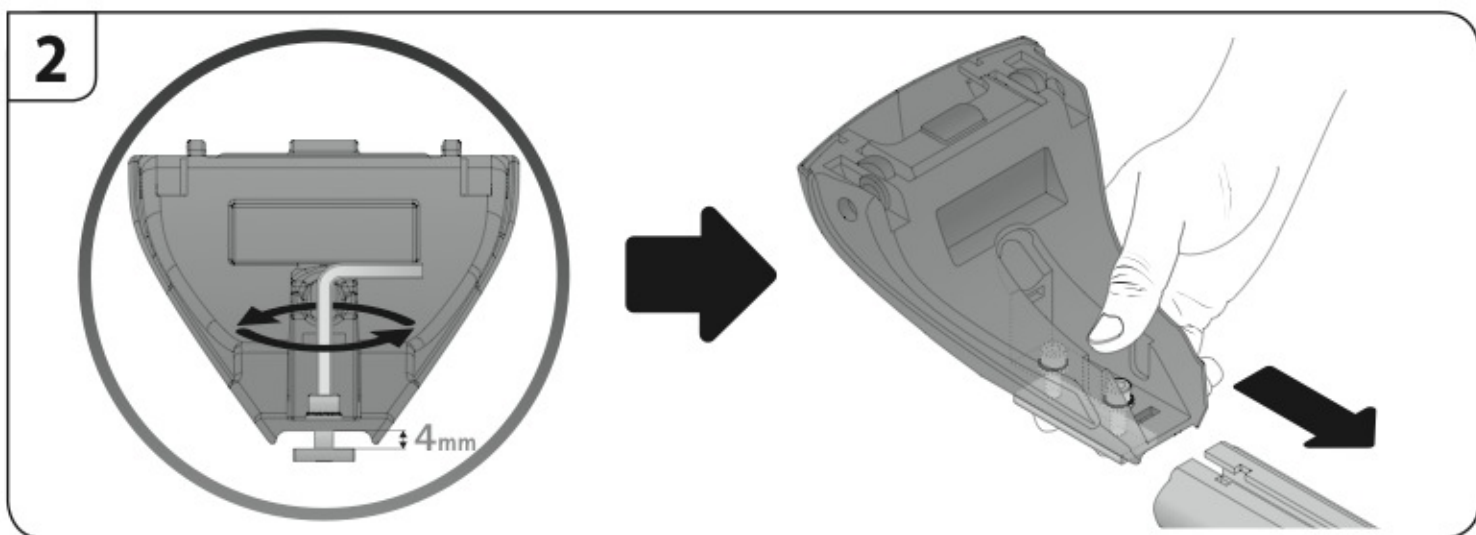

A

ALLUMINIO
Aluminium

 +  +  = max: **60kg**
5,5kg

max: **???**kg

Safety regulations

OPEL MERIVA

4/03→4/10

Art. **N21026**