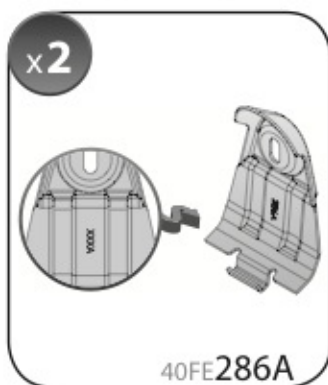

A

ALLUMINIO
Aluminium

 +  +  = max: **60kg**
5,5kg

max: **???**kg

Safety regulations

OPEL MERIVA

4/03→4/10

Art. **N21026**