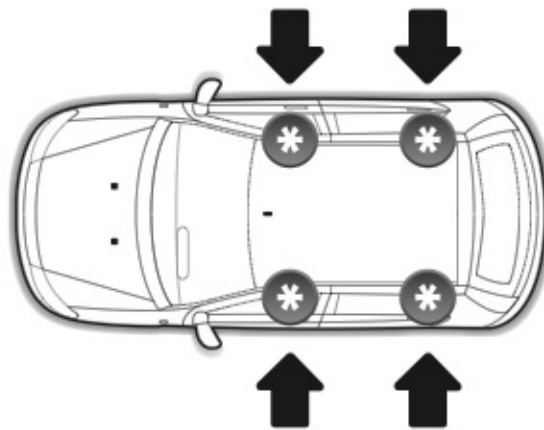

A

ALLUMINIO
Aluminium

 +  +  = max: **60kg**
5,5kg

max: **???**kg

Safety regulations

OPEL MERIVA

4/03→4/10

Art. **N21026**