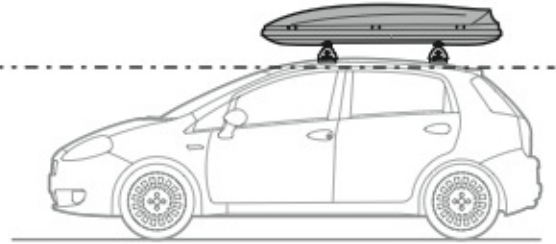

A

ALLUMINIO
Aluminium

 +  +  = max: **60kg**
5,5kg

max: **???**kg

Safety regulations

OPEL MERIVA

4/03→4/10

Art. **N21026**