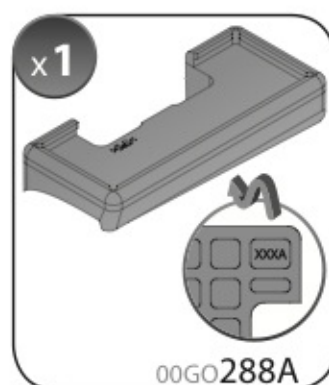

A

ALLUMINIO
Aluminium

 +  +  = max: **60kg**
5,5kg

max: **???**kg

Safety regulations

OPEL MERIVA

4/03→4/10

Art. **N21026**