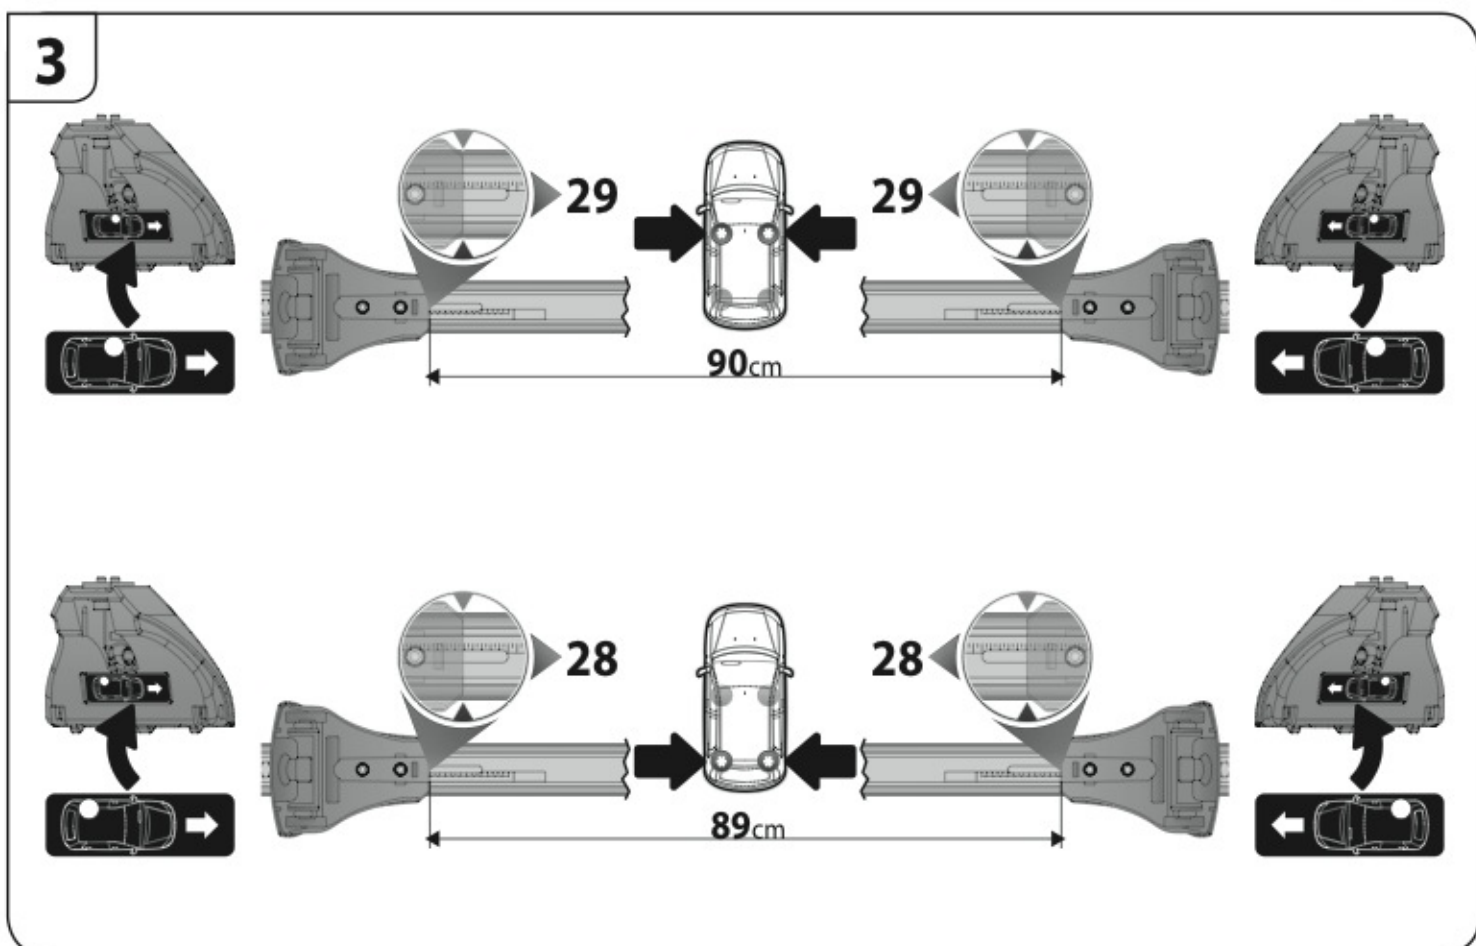

A

ALLUMINIO
Aluminium

 +  +  = max: **60kg**
5,5kg

max: **???**kg

Safety regulations

OPEL MERIVA

4/03→4/10

Art. **N21026**