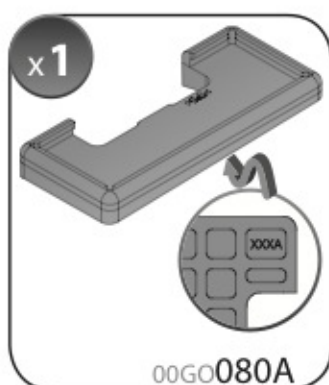

A

ALLUMINIO
Aluminium

 +  +  = max: **60kg**
5,5kg

max: **???**kg

Safety regulations

OPEL MERIVA

4/03→4/10

Art. **N21026**