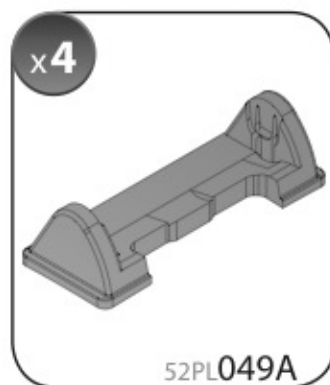

A

ALLUMINIO
Aluminium

 +  +  = max: **60kg**
5,5kg

max: **???**kg

Safety regulations

OPEL MERIVA

4/03→4/10

Art. **N21026**