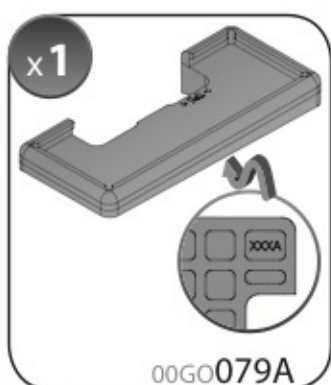

A

ALLUMINIO
Aluminium

 +  +  = max: **60kg**
5,5kg

max: **???**kg

Safety regulations

OPEL MERIVA

4/03→4/10

Art. **N21026**