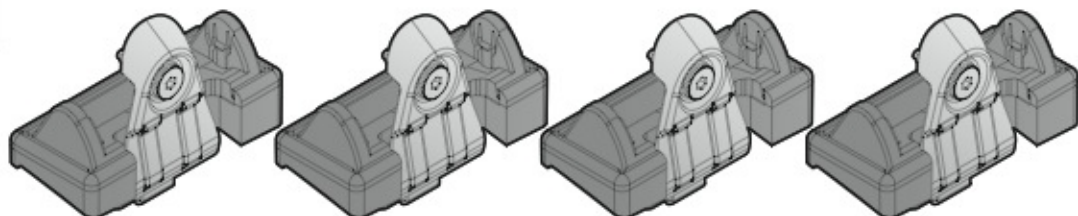

Art.
N21026

C

Art. **N20001**

B

Art. **N15021**

A

ACCIAIO
Steel

Art. **N15026**

A

ALLUMINIO
Aluminium

 +  +  = max: **60kg**
5,5kg

max: **???**kg

Safety regulations

OPEL MERIVA

4/03→4/10

Art. **N21026**