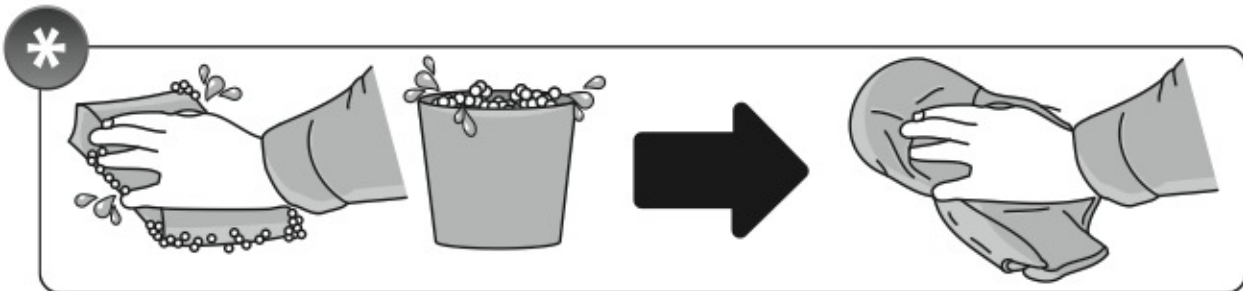

A

ALLUMINIO
Aluminium

 +  +  = max: **60kg**
5,5kg

max: **???**kg

Safety regulations

OPEL MERIVA

4/03→4/10

Art. **N21026**