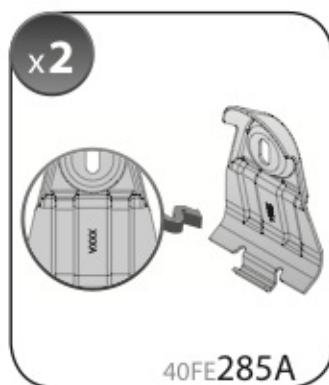

A

ALLUMINIO
Aluminium

 +  +  = max: **60kg**
5,5kg

max: **???**kg

Safety regulations

OPEL MERIVA

4/03→4/10

Art. **N21026**