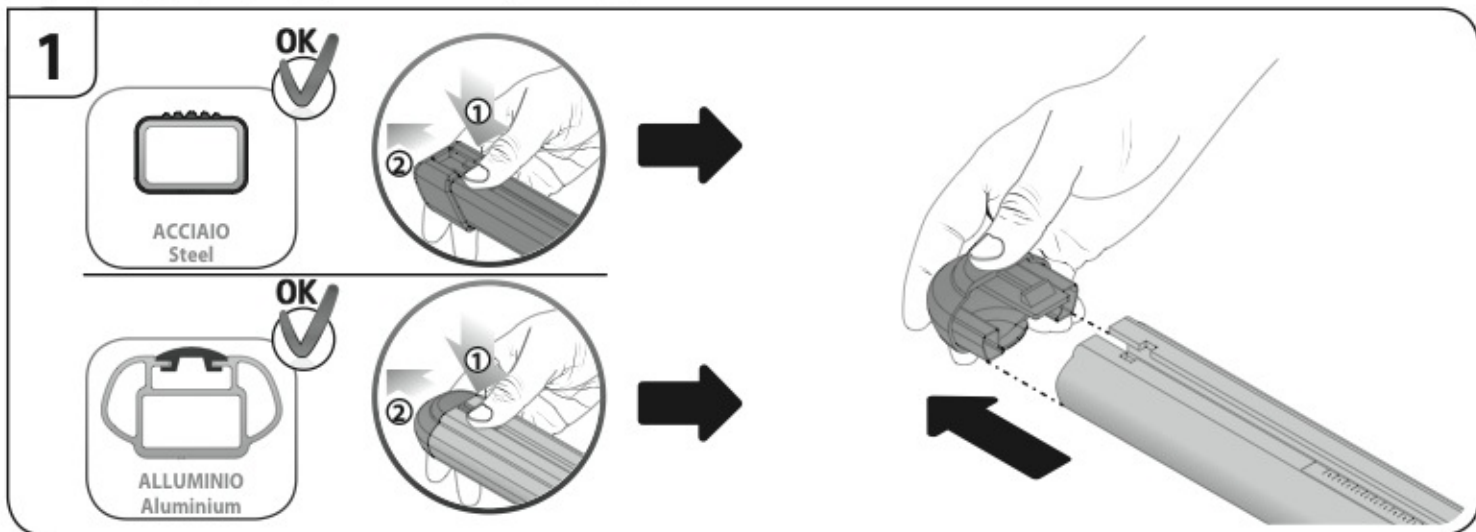

A

ALLUMINIO
Aluminium

 +  +  = max: **60kg**
5,5kg

max: **???**kg

Safety regulations

OPEL MERIVA

4/03→4/10

Art. **N21026**