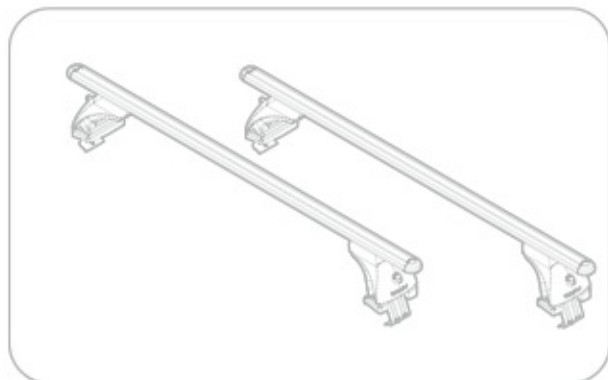

Art.
N21026

C

Art. **N20001**

B

Art. **N15021**

A

ACCIAIO
Steel

Art. **N15026**

A

ALLUMINIO
Aluminium

 +  +  = max: **60kg**
5,5kg

max: **???**kg

Safety regulations

OPEL MERIVA

4/03→4/10

Art. **N21026**