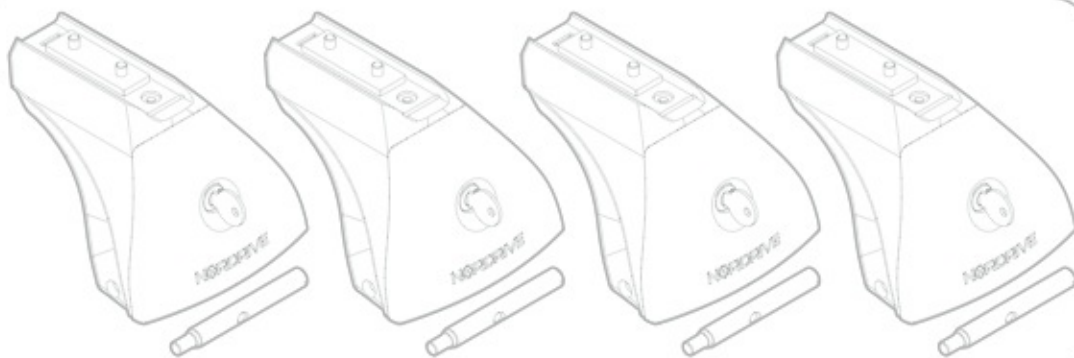

Art.
N21026

C

Art. **N20001**

B

Art. **N15021**

A

ACCIAIO
Steel

Art. **N15026**

A

ALLUMINIO
Aluminium

 +  +  = max: **60kg**
5,5kg

max: **???**kg

Safety regulations

OPEL MERIVA

4/03→4/10

Art. **N21026**