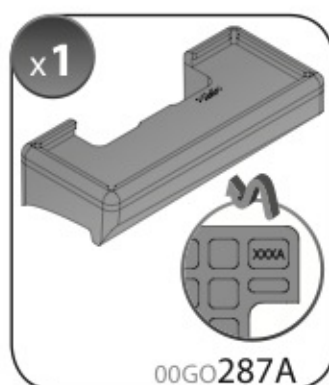

A

ALLUMINIO
Aluminium

 +  +  = max: **60kg**
5,5kg

max: **???**kg

Safety regulations

OPEL MERIVA

4/03→4/10

Art. **N21026**