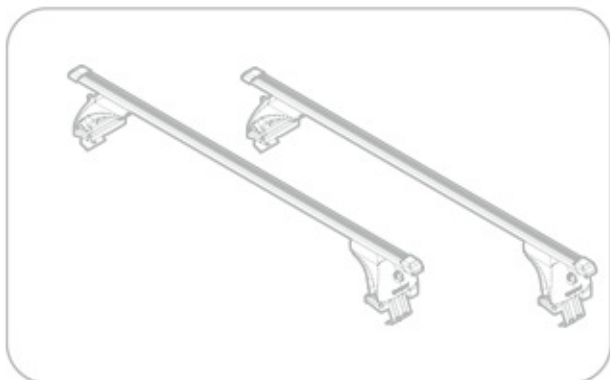

Art.
N21026

C

Art. **N20001**

B

Art. **N15021**

A

ACCIAIO
Steel

Art. **N15026**

A

ALLUMINIO
Aluminium

 +  +  = max: **60kg**
5,5kg

max: **???**kg

Safety regulations

OPEL MERIVA

4/03→4/10

Art. **N21026**